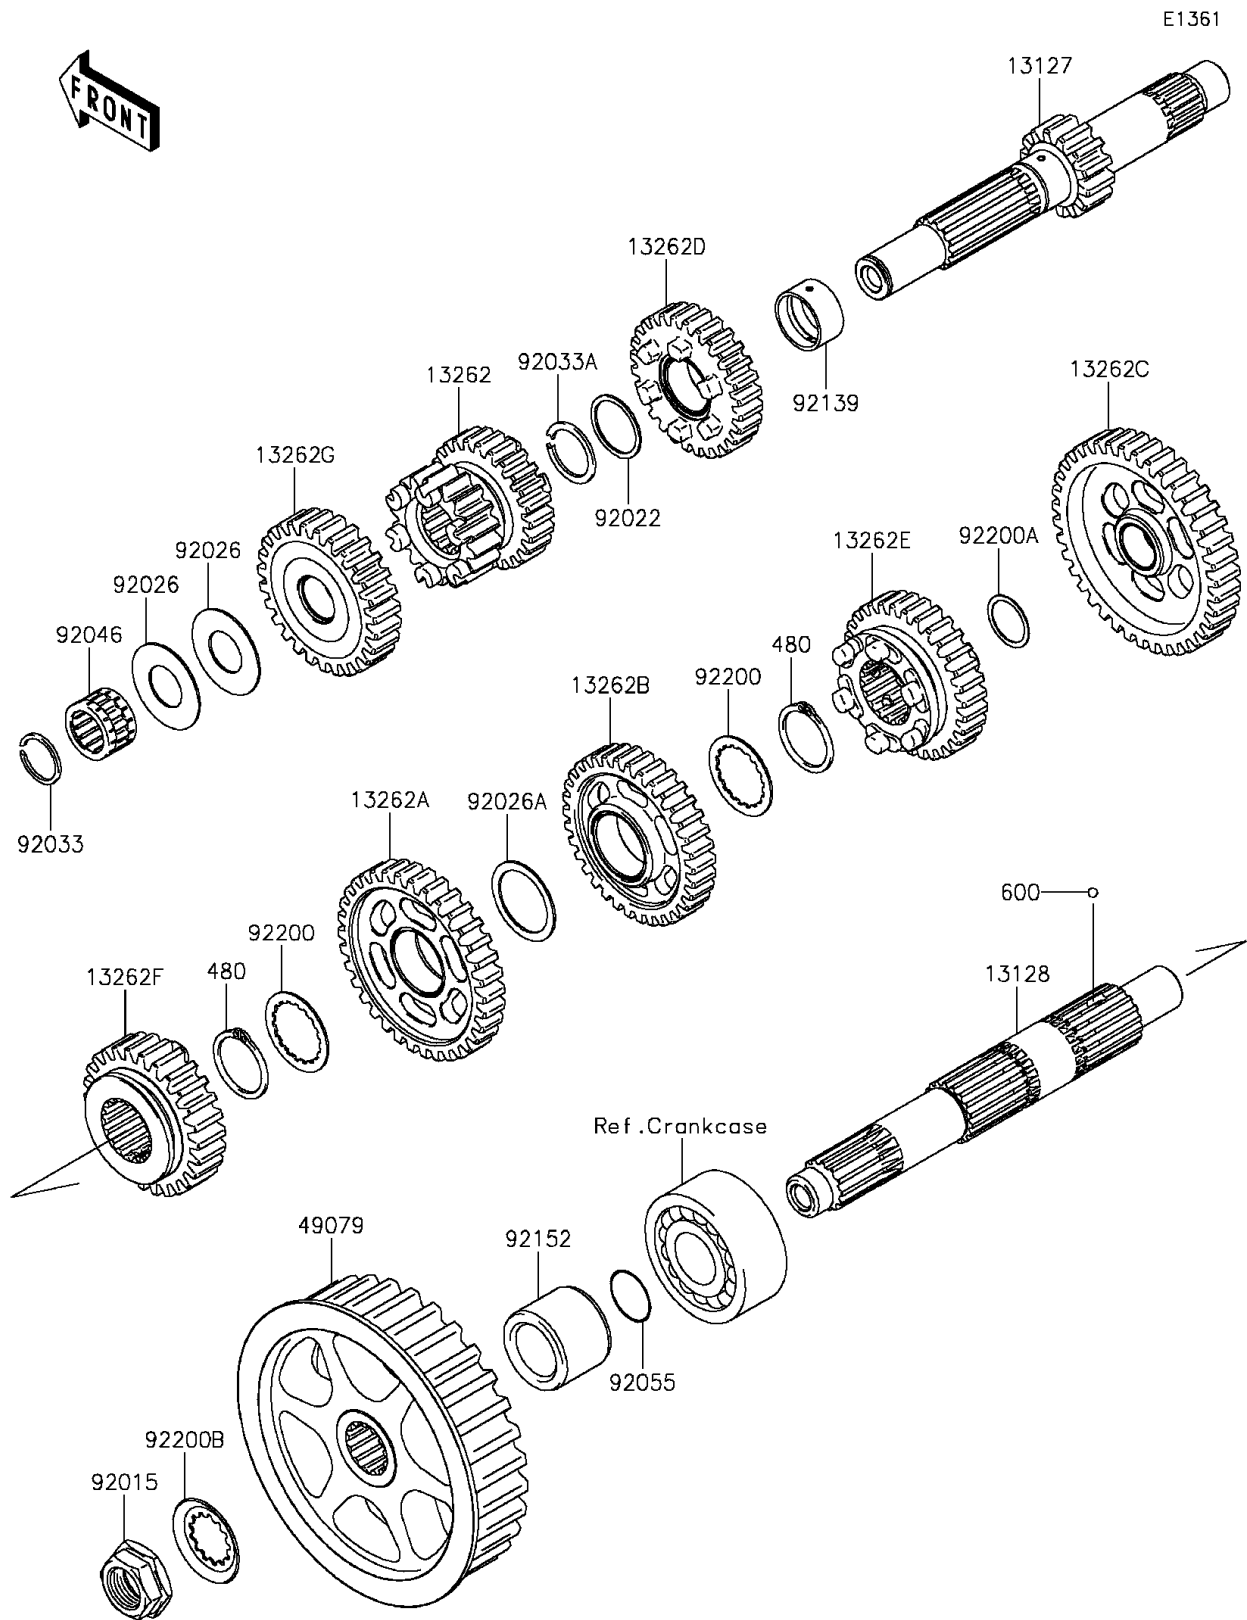

2014 Vulcan 900 Classic PARTS DIAGRAM

Transmission

2014 Vulcan 900 Classic PARTS LIST

Transmission

ITEM NAME	PART NUMBER	QUANTITY
CIRCLIP (Ref # 480)	480J2900	1
BALL-STEEL,5/32 (Ref # 600)	600A0500	1
SHAFT-TRANSMISSION INPUT,14T (Ref # 13127)	13127-0038	1
SHAFT-TRANSMISSION OUTPUT (Ref # 13128)	13128-0025	1
GEAR,INPUT 2ND&3RD,18T&25T (Ref # 13262)	13262-0315	1
GEAR,OUTPUT 2ND,34T (Ref # 13262A)	13262-0319	1
GEAR,OUTPUT 3RD,34T (Ref # 13262B)	13262-0320	1
GEAR,OUTPUT LOW,39T (Ref # 13262C)	13262-0419	1
GEAR,INPUT 4TH,28T (Ref # 13262D)	13262-0496	1
GEAR,OUTPUT 4TH,31T (Ref # 13262E)	13262-0497	1
GEAR,OUTPUT 5TH,26T (Ref # 13262F)	13262-0701	1
GEAR,INPUT 5TH,27T (Ref # 13262G)	13262-0703	1
PULLEY-BELT (Ref # 49079)	49079-0016	1
NUT,20MM (Ref # 92015)	92015-1963	1
WASHER,25.3X30X1 (Ref # 92022)	92022-161	1
SPACER,20X51X1 (Ref # 92026)	92026-0102	1
SPACER,30X38X1.0 (Ref # 92026A)	92026-079	1
RING-SNAP,20MM (Ref # 92033)	92033-015	1
RING-SNAP,24MM (Ref # 92033A)	92033-026	1
BEARING-NEEDLE,PK20X27X17X3 (Ref # 92046)	92046-1303	1
RING-O (Ref # 92055)	92055-035	1
BUSHING,4TH GEAR (Ref # 92139)	92139-0186	1
COLLAR (Ref # 92152)	92152-0335	1
WASHER,30.3X38X1.0 (Ref # 92200)	92200-0222	1
WASHER,20.2X25.0X0.5 (Ref # 92200A)	92200-0291	1
WASHER (Ref # 92200B)	92200-0863	1