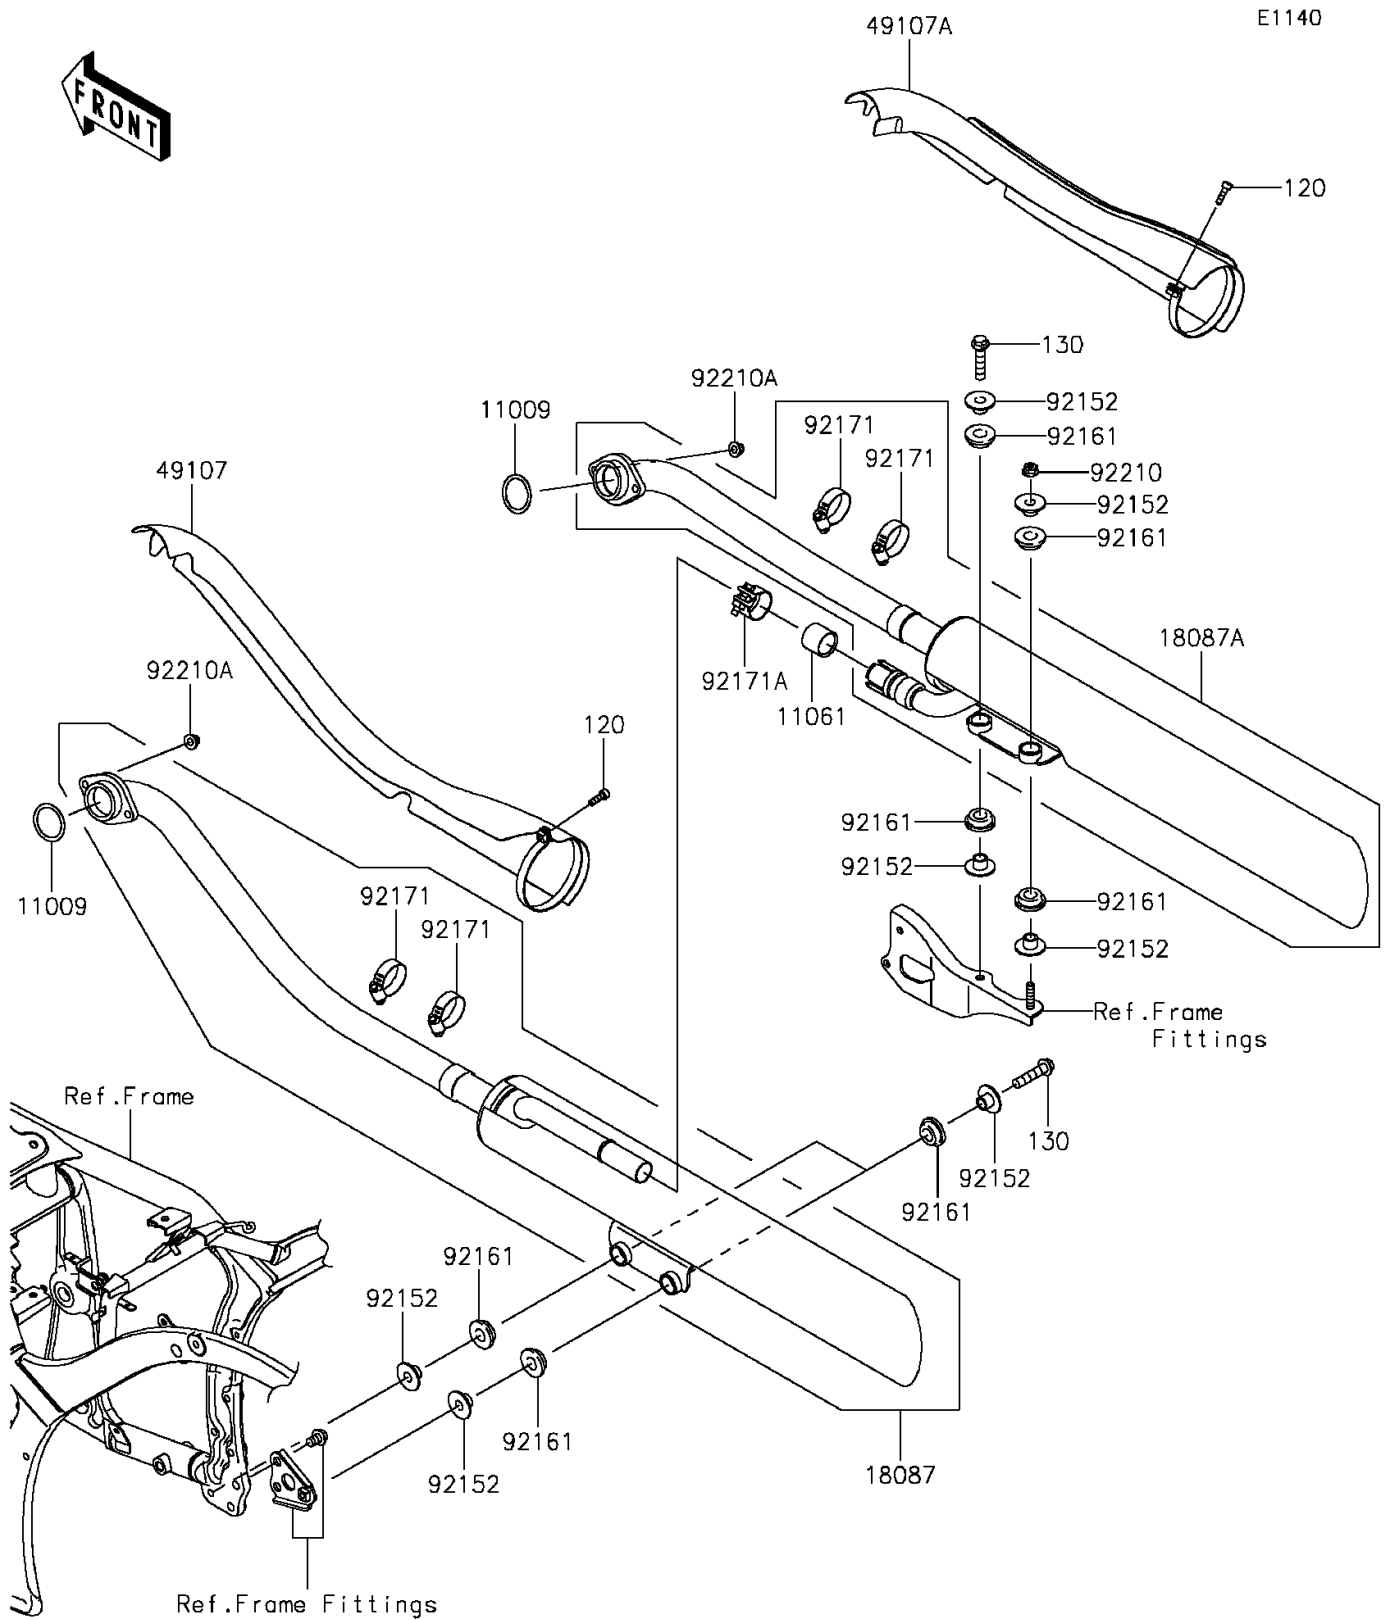

2014 Vulcan 900 Classic PARTS DIAGRAM

Muffler(s)

2014 Vulcan 900 Classic PARTS LIST

Muffler(s)

ITEM NAME	PART NUMBER	QUANTITY
BOLT-SOCKET,6X20 (Ref # 120)	120CC0620	1
BOLT-FLANGED,8X35 (Ref # 130)	130BB0835	1
GASKET,EXHAUST PIPE HOLDER (Ref # 11009)	11009-1856	1
GASKET,MUFFLER JOINT (Ref # 11061)	11061-0207	1
MUFFLER,FR (Ref # 18087)	18087-0281	1
MUFFLER,RR (Ref # 18087A)	18087-0282	1
COVER-EXHAUST PIPE,FR (Ref # 49107)	49107-0087	1
COVER-EXHAUST PIPE,RR (Ref # 49107A)	49107-0106	1
COLLAR,8.8X12X10.6 (Ref # 92152)	92152-0082	1
DAMPER (Ref # 92161)	92161-0135	1
CLAMP (Ref # 92171)	92171-0059	1
CLAMP (Ref # 92171A)	92171-0593	1
NUT,FLANGED,8MM (Ref # 92210)	92210-0004	1
NUT,CAP,8MM (Ref # 92210A)	92210-1132	1