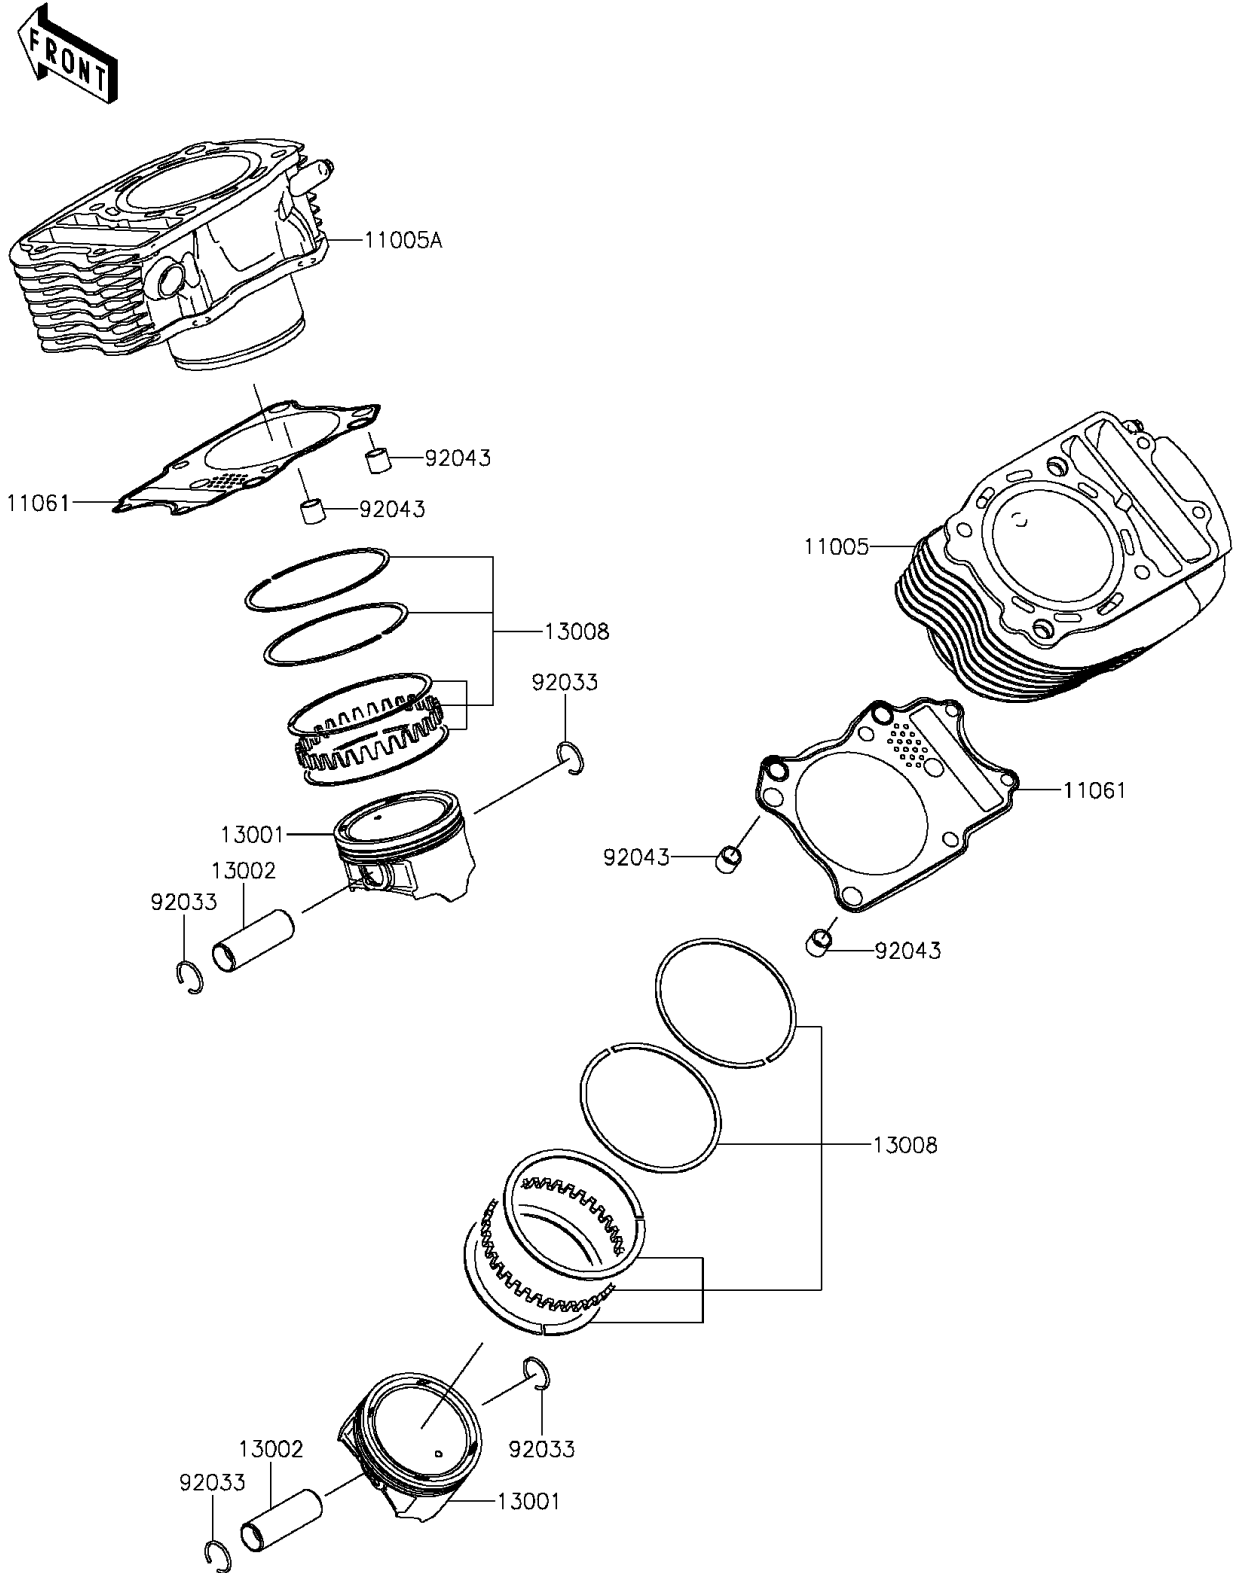

2014 Vulcan 900 Classic PARTS DIAGRAM

Cylinder/Piston(s)

E1120

2014 Vulcan 900 Classic PARTS LIST

Cylinder/Piston(s)

ITEM NAME	PART NUMBER	QUANTITY
CYLINDER-ENGINE,RR (Ref # 11005)	11005-0062	1
CYLINDER-ENGINE,FR (Ref # 11005A)	11005-0085	1
GASKET,CYLINDER BASE (Ref # 11061)	11061-0284	1
PISTON-ENGINE (Ref # 13001)	13001-0067	1
PIN-PISTON (Ref # 13002)	13002-0011	1
RING-SET-PISTON (Ref # 13008)	13008-0021	1
RING-SNAP (Ref # 92033)	92033-1188	1
PIN,11X14X12.3 (Ref # 92043)	92043-1266	1