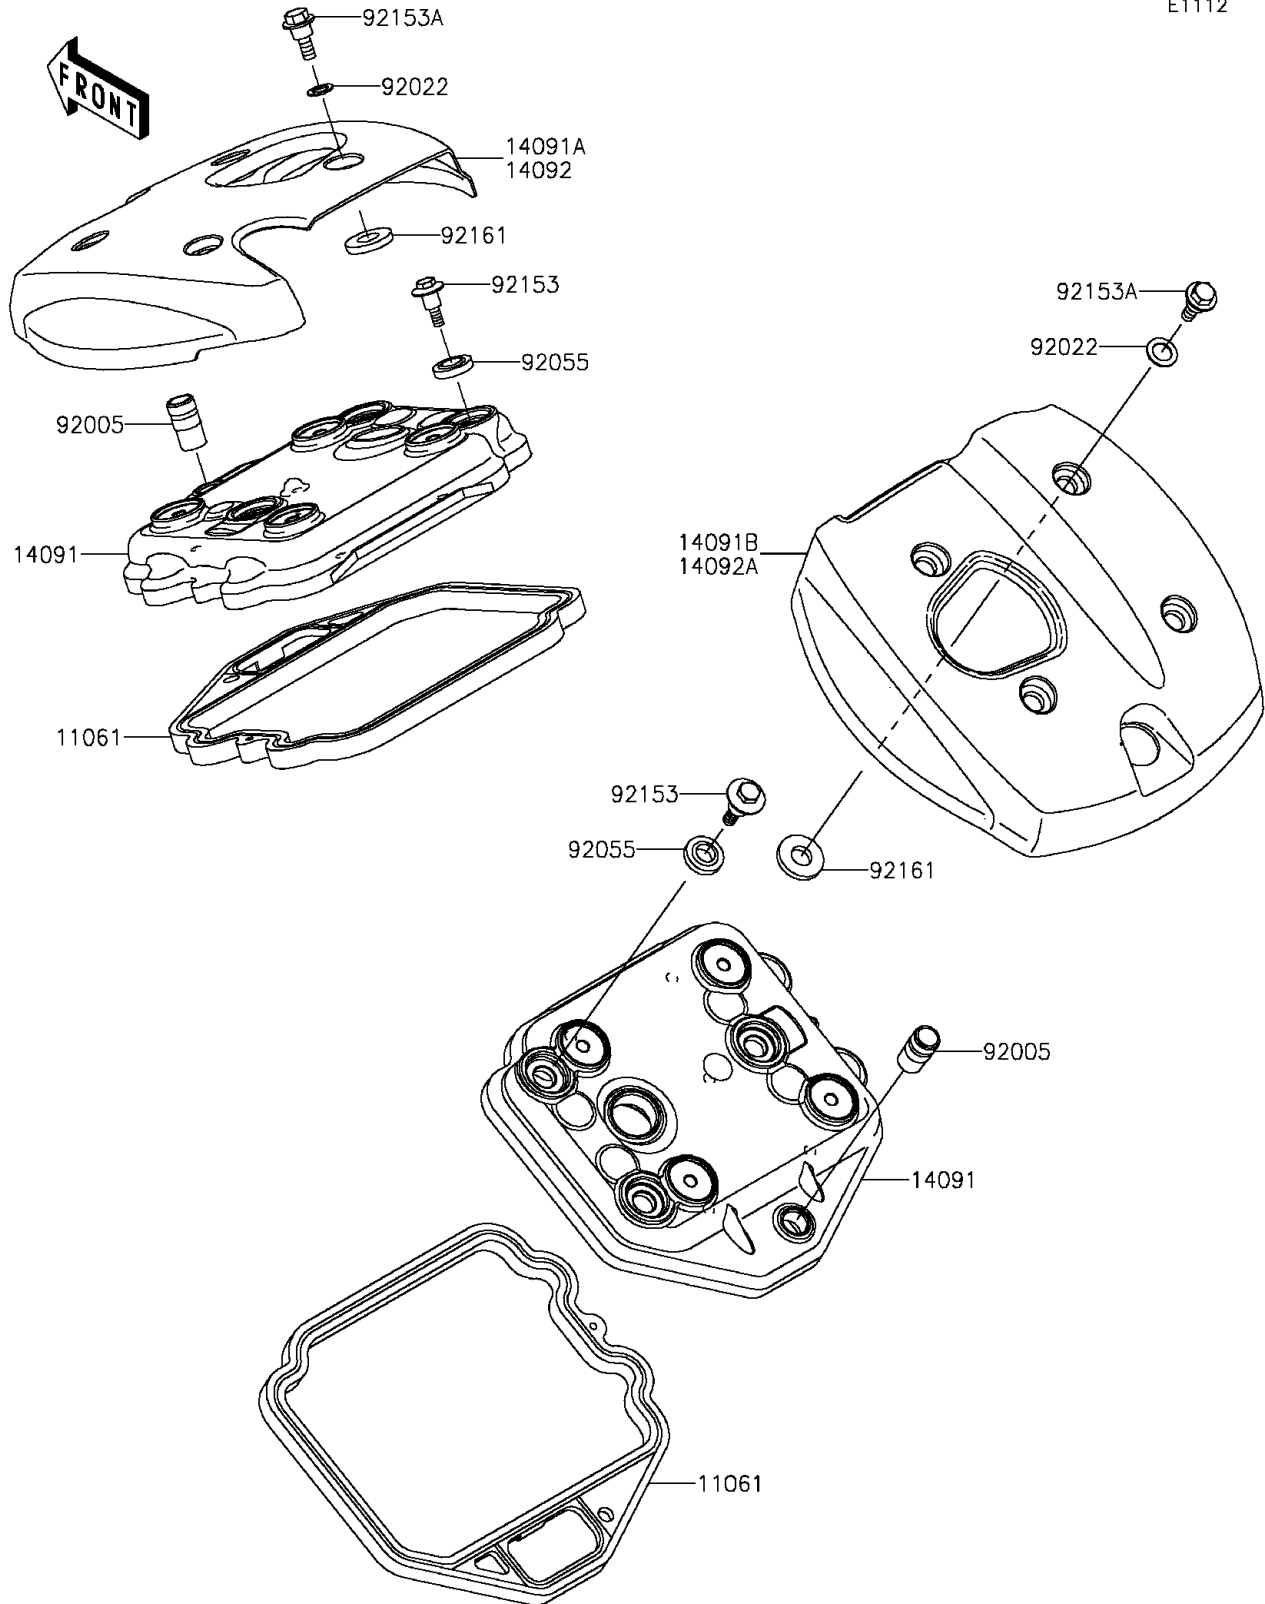

## 2014 Vulcan 900 Classic PARTS DIAGRAM

Cylinder Head Cover

E1112

## 2014 Vulcan 900 Classic PARTS LIST

Cylinder Head Cover

ITEM NAME	PART NUMBER	QUANTITY
GASKET,HEAD COVER (Ref # 11061)	11061-0261	1
COVER,HEAD (Ref # 14091)	14091-0506	1
COVER,TOP,FR (Ref # 14091A)	14091-0507	1
COVER,TOP,RR (Ref # 14091B)	14091-0508	1
FITTING (Ref # 92005)	92005-0052	1
WASHER,10.2X16X1 (Ref # 92022)	92022-1829	1
RING-O,HEAD COVER BOLT (Ref # 92055)	92055-1352	1
BOLT,HEAD COVER (Ref # 92153)	92153-0793	1
BOLT,FLANGED,6X19 (Ref # 92153A)	92153-1400	1
DAMPER (Ref # 92161)	92161-0366	1