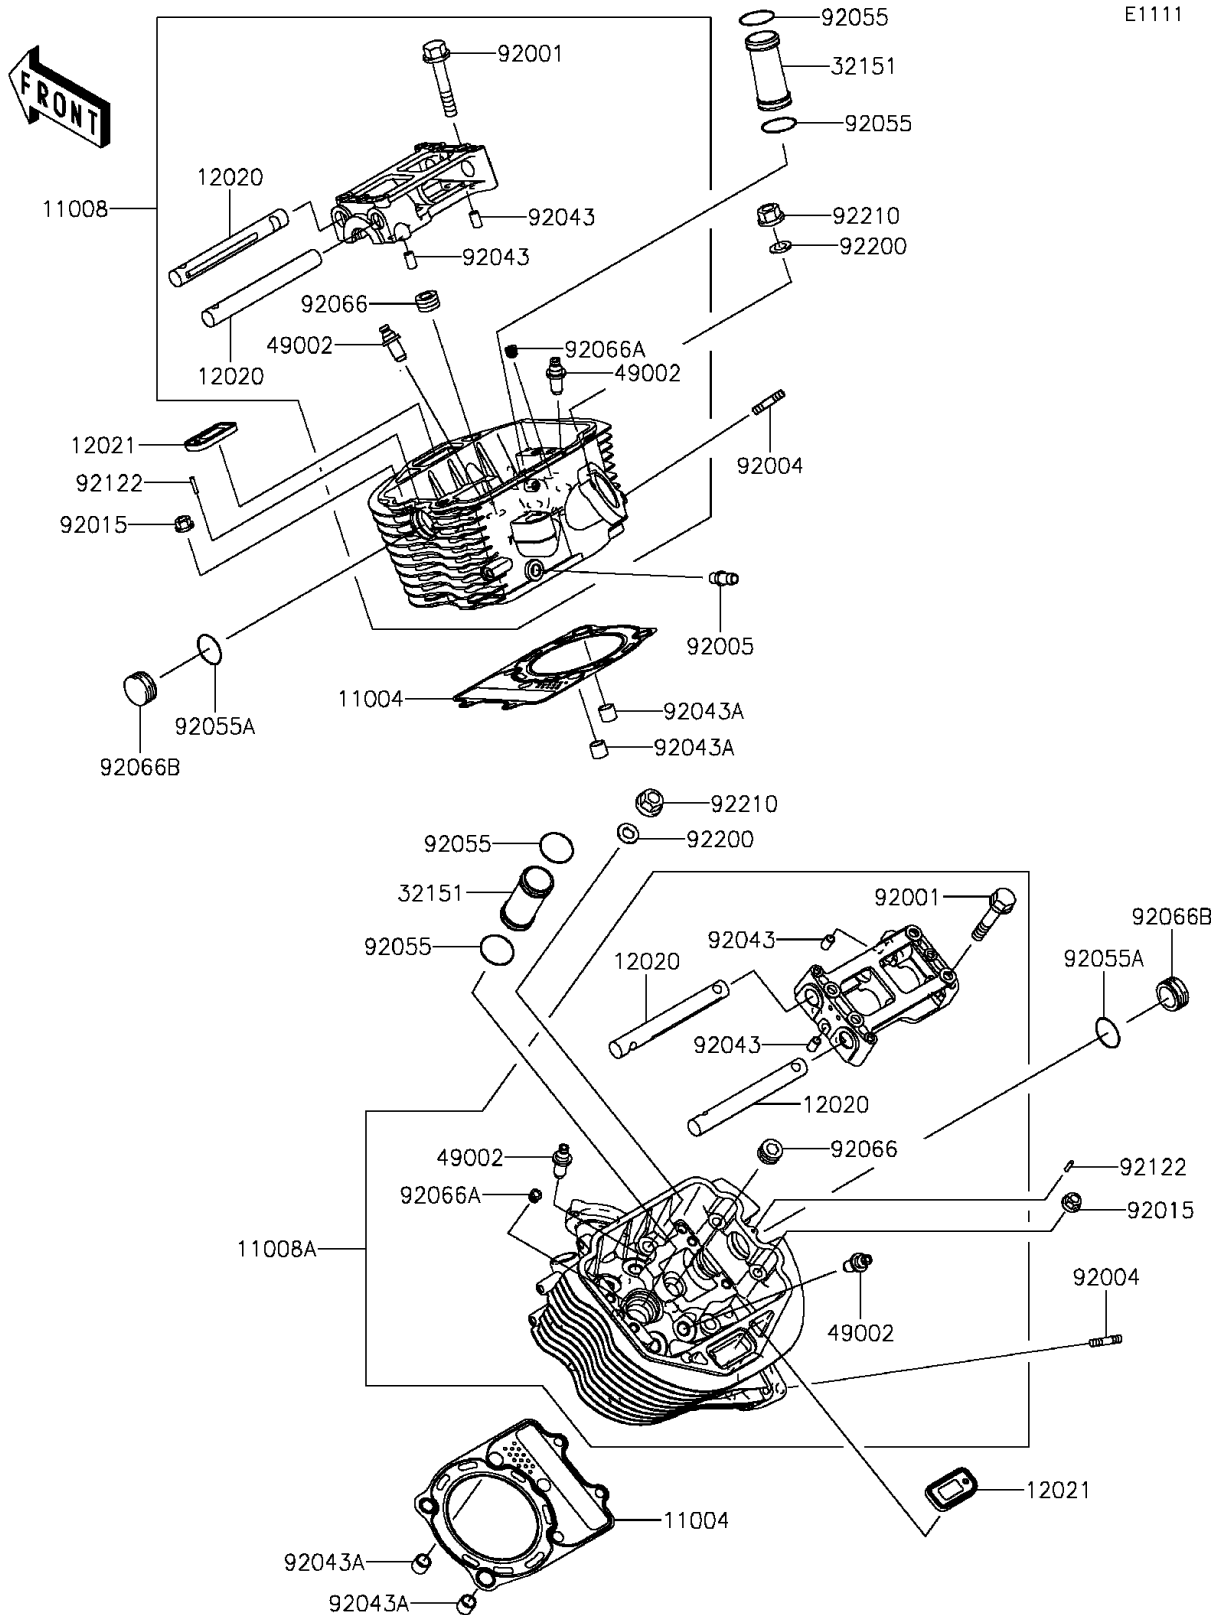

2014 Vulcan 900 Classic PARTS DIAGRAM

Cylinder Head

E1111

2014 Vulcan 900 Classic PARTS LIST

Cylinder Head

ITEM NAME	PART NUMBER	QUANTITY
GASKET-HEAD (Ref # 11004)	11004-0062	1
HEAD-COMP-CYLINDER,FR (Ref # 11008)	11008-0102	1
HEAD-COMP-CYLINDER,RR (Ref # 11008A)	11008-0103	1
SHAFT-ROCKER (Ref # 12020)	12020-1070	1
VALVE-ASSY-REED (Ref # 12021)	12021-0017	1
PIPE,PLUG (Ref # 32151)	32151-1893	1
GUIDE-VALVE (Ref # 49002)	49002-1097	1
BOLT,FLANGED,8X58 (Ref # 92001)	92001-1005	1
STUD,8X22 (Ref # 92004)	92004-1217	1
FITTING,BREATHER PIPE (Ref # 92005)	92005-1161	1
NUT,FLANGED,8MM (Ref # 92015)	92015-1406	1
PIN,6.2X8X14 (Ref # 92043)	92043-1263	1
PIN,11X14X12.3 (Ref # 92043A)	92043-1266	1
RING-O,27.7X1.9 (Ref # 92055)	92055-0096	1
RING-O,24.5X2.0 (Ref # 92055A)	92055-0097	1
PLUG,PT1/2X12.5 (Ref # 92066)	92066-0002	1
PLUG,PT1/4X8.9 (Ref # 92066A)	92066-1260	1
PLUG,CAM HOLE (Ref # 92066B)	92066-1462	1
ROLLER,3X15.8 (Ref # 92122)	92122-1126	1
WASHER,10.5X20.5X1.6 (Ref # 92200)	92200-0313	1
NUT,FLANGED,M10X1.25 (Ref # 92210)	92210-0269	1