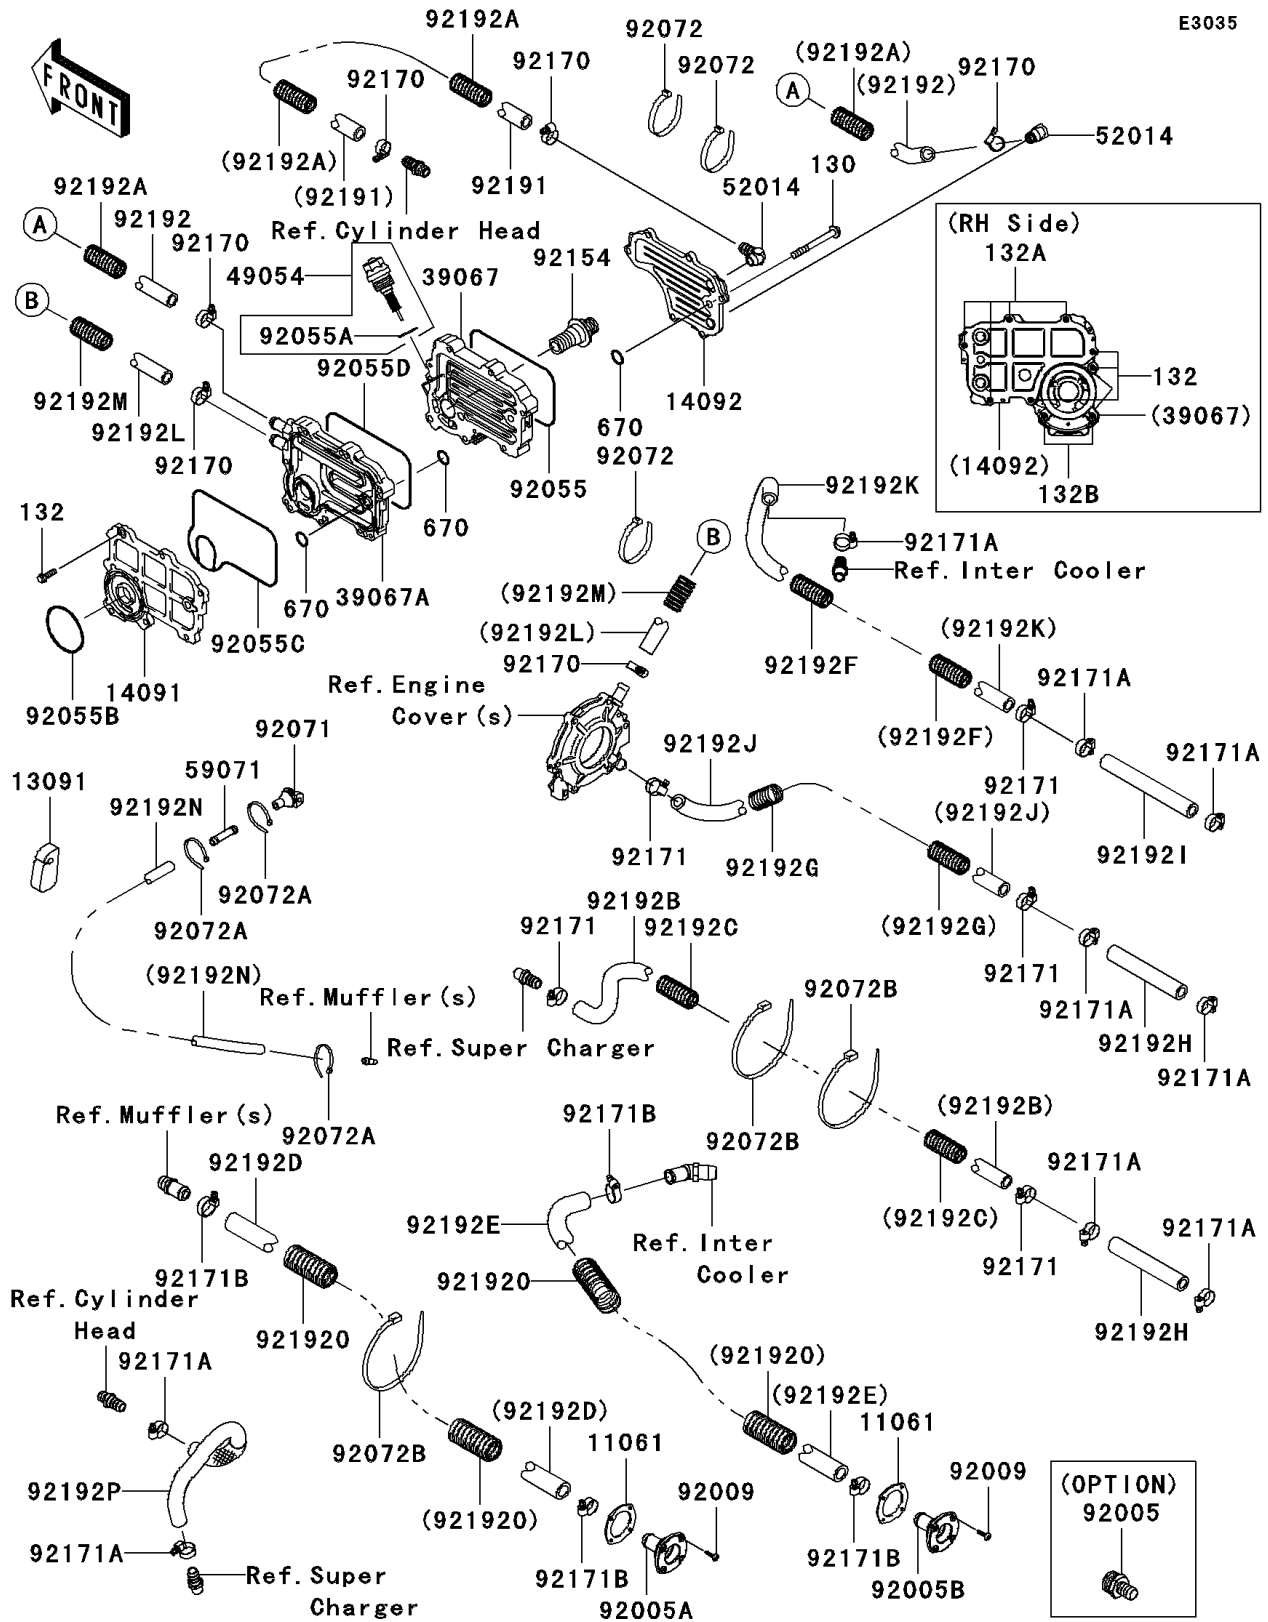

2011 Ultra 300X PARTS DIAGRAM

Cooling

E3035

2011 Ultra 300X PARTS LIST

Cooling

ITEM NAME	PART NUMBER	QUANTITY
GASKET (Ref # 11061)	11061-3769	1
HOLDER (Ref # 13091)	13091-3712	1
COVER,INSIDE (Ref # 14091)	14091-3755	1
COVER,OUTSIDE (Ref # 14092)	14092-0765	1
COOLER-OIL,OUTSIDE (Ref # 39067)	39067-0708	1
COOLER-OIL,INSIDE (Ref # 39067A)	39067-3707	1
THERMOSTAT (Ref # 49054)	49054-3701	1
ELBOW (Ref # 52014)	52014-3711	1
JOINT (Ref # 59071)	59071-3764	1
FITTING,FLUSH (Ref # 92005)	92005-3748	1
FITTING,BLACK (Ref # 92005A)	92005-3770	1
FITTING,GRAY (Ref # 92005B)	92005-3771	1
SCREW,TAPPING,4X16 (Ref # 92009)	92009-3849	1
RING-O (Ref # 92055)	92055-0708	1
RING-O (Ref # 92055A)	92055-0727	1
RING-O,58X3 (Ref # 92055B)	92055-3767	1
RING-O (Ref # 92055C)	92055-3770	1
RING-O (Ref # 92055D)	92055-3772	1
GROMMET (Ref # 92071)	92071-3815	1
BAND,L=200 (Ref # 92072)	92072-0106	1
BAND,L=100.08 (Ref # 92072A)	92072-3882	1
BAND,L=372.24 (Ref # 92072B)	92072-3883	1
BOLT (Ref # 92154)	92154-3719	1
CLAMP (Ref # 92170)	92170-3729	1
CLAMP (Ref # 92171)	92171-3701	1
CLAMP (Ref # 92171A)	92171-3714	1
CLAMP,26MM (Ref # 92171B)	92171-3720	1
TUBE,WATER FILTER-HULL (Ref # 92191)	92191-3919	1
TUBE,OIL COOLER-ELBOW (Ref # 92192)	92192-0971	1