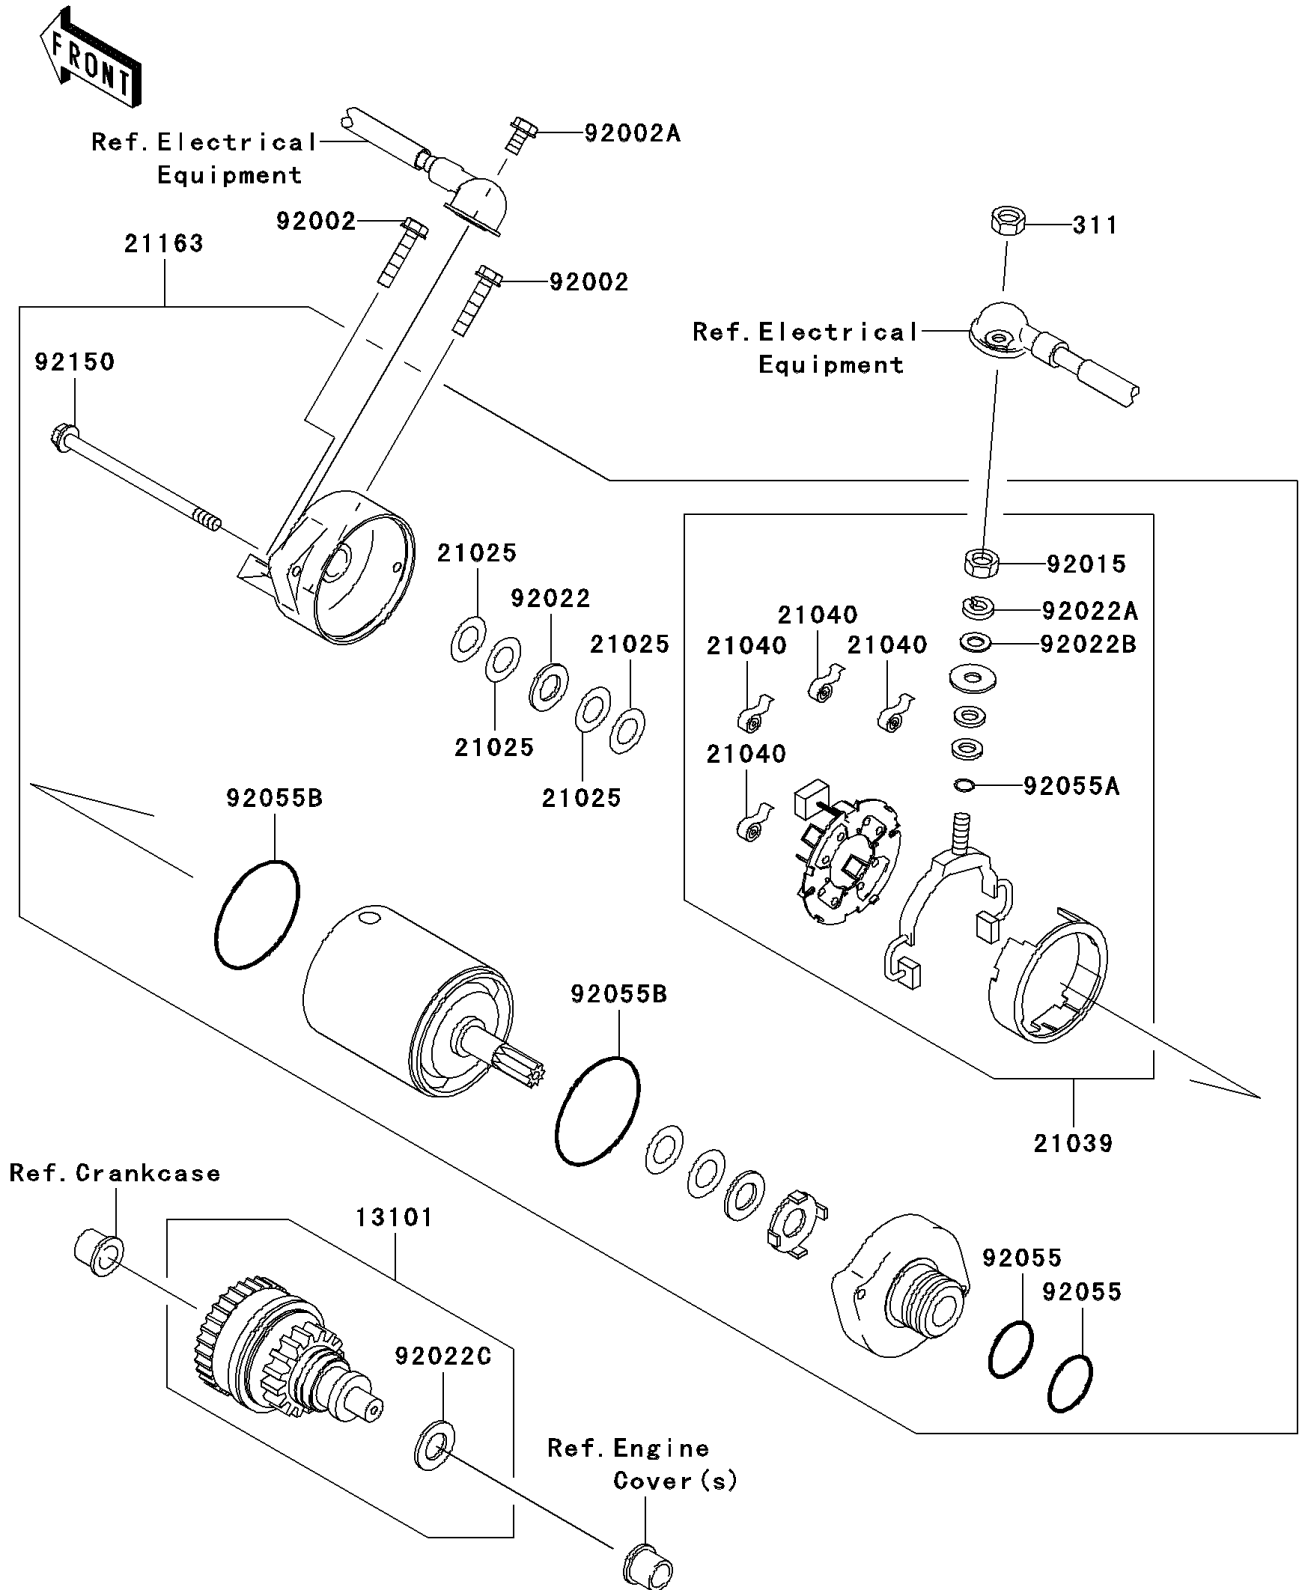

2011 Ultra 300X PARTS DIAGRAM

Starter Motor

E1840

2011 Ultra 300X PARTS LIST

Starter Motor

ITEM NAME	PART NUMBER	QUANTITY
NUT-HEX,6MM (Ref # 311)	311R0600	1
GEAR-ASSY (Ref # 13101)	13101-3710	1
WASHER,9.1X18X0.2 (Ref # 21025)	21025-011	1
BRUSH,CARBON (Ref # 21039)	21039-3703	1
SPRING-BRUSH (Ref # 21040)	21040-1055	1
STARTER-ELECTRIC (Ref # 21163)	21163-3721	1
BOLT,6X25 (Ref # 92002)	92002-3714	1
BOLT,6X12 (Ref # 92002A)	92002-3763	1
NUT,6MM (Ref # 92015)	92015-3710	1
WASHER,9.1X18X0.8 (Ref # 92022)	92022-1132	1
WASHER,6MM (Ref # 92022A)	92022-3711	1
WASHER,6MM (Ref # 92022B)	92022-3713	1
WASHER,12X24X1.0 (Ref # 92022C)	92022-3731	1
RING-O (Ref # 92055)	92055-1276	1
RING-O,4.5X2.0 (Ref # 92055A)	92055-1370	1
RING-O,STARTER MOTOR (Ref # 92055B)	92055-1381	1
BOLT (Ref # 92150)	92150-3772	1