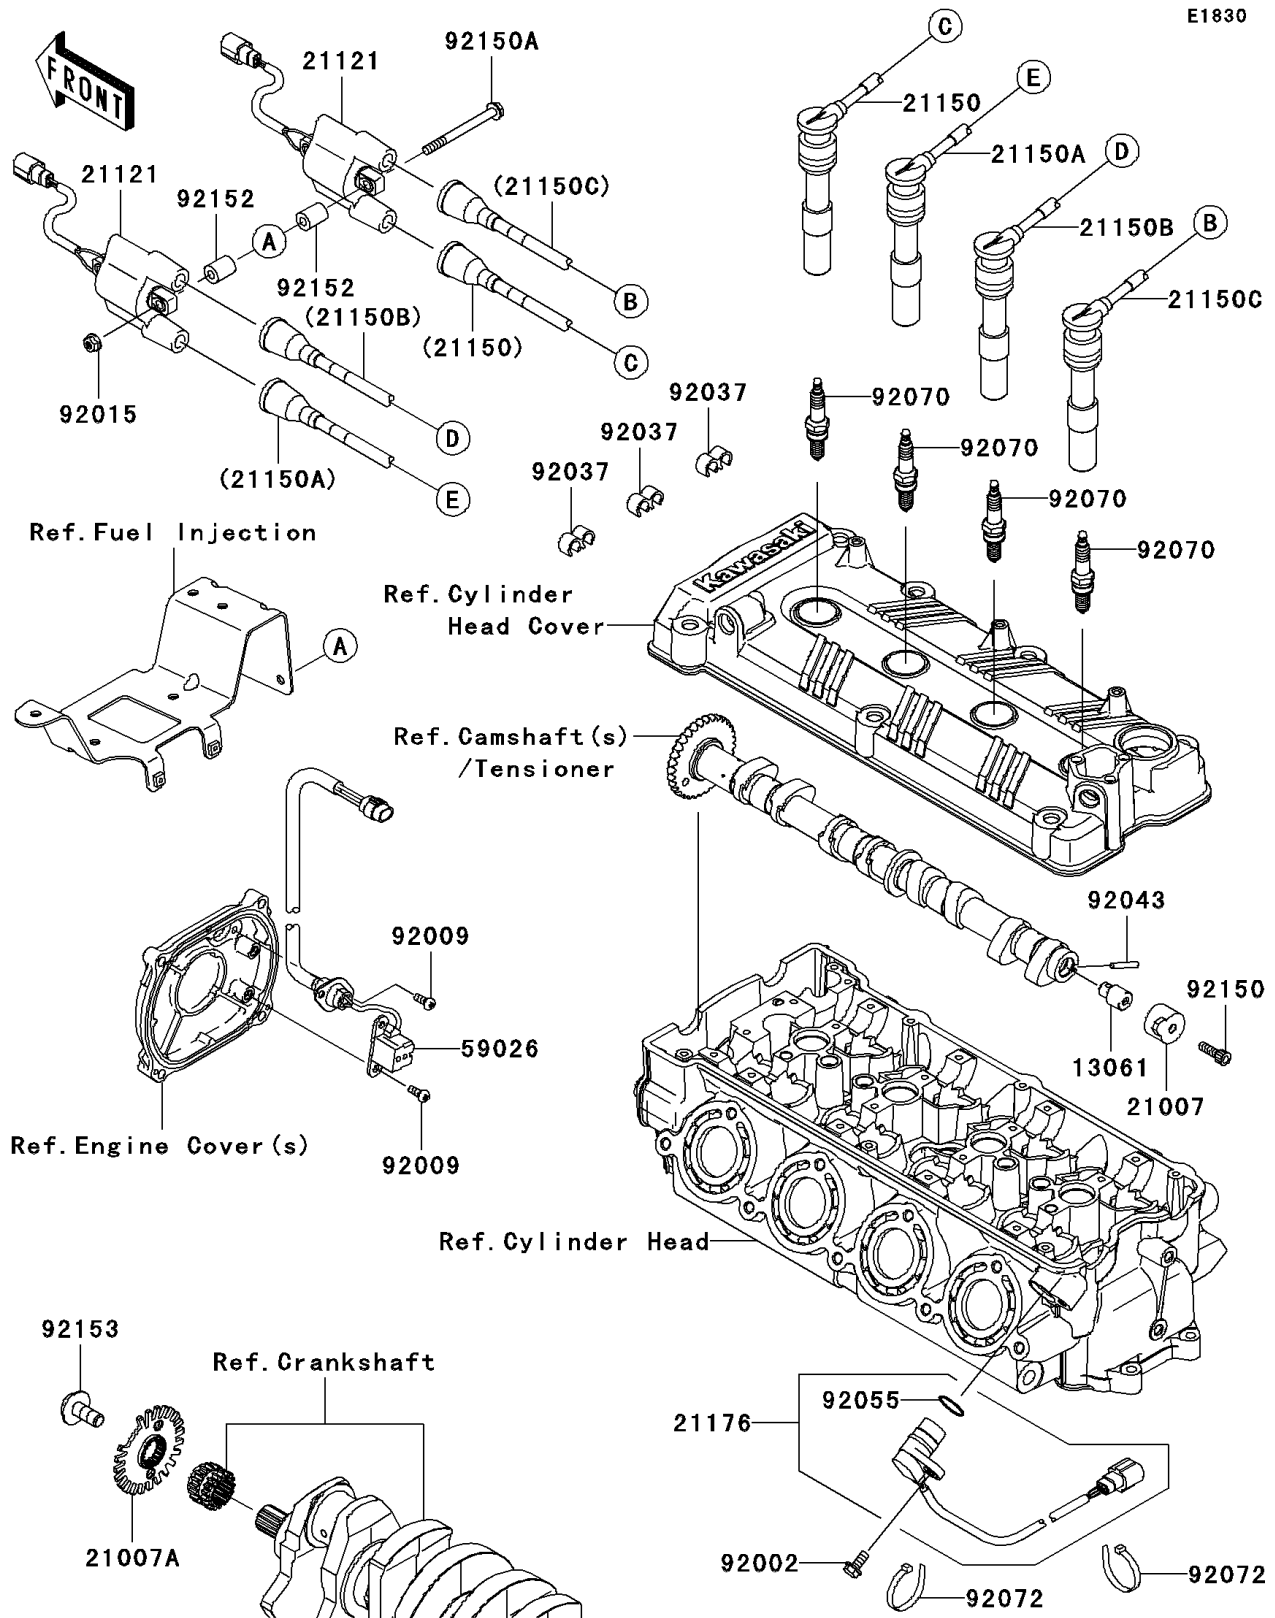

2011 Ultra 300X PARTS DIAGRAM

Ignition System

E1830

2011 Ultra 300X PARTS LIST

Ignition System

ITEM NAME	PART NUMBER	QUANTITY
BOSS,CAM SENSOR (Ref # 13061)	13061-1687	1
ROTOR,EX CAM (Ref # 21007)	21007-3742	1
ROTOR,EX CAM (Ref # 21007A)	21007-3747	1
COIL-IGNITION (Ref # 21121)	21121-3722	1
CORD-ASSY,#1,L=340 (Ref # 21150)	21150-3731	1
CORD-ASSY,#2,L=450 (Ref # 21150A)	21150-3732	1
CORD-ASSY,#3,L=540 (Ref # 21150B)	21150-3733	1
CORD-ASSY,#4,L=600 (Ref # 21150C)	21150-3734	1
SENSOR,CAM ANGLE (Ref # 21176)	21176-1077	1
COIL-PULSING (Ref # 59026)	59026-3702	1
BOLT,6X16 (Ref # 92002)	92002-3728	1
SCREW,5X12 (Ref # 92009)	92009-1296	1
NUT,6MM (Ref # 92015)	92015-3767	1
CLAMP,CORD (Ref # 92037)	92037-1603	1
PIN (Ref # 92043)	92043-1575	1
RING-O (Ref # 92055)	92055-1639	1
PLUG-SPARK,PMR9B(NGK) (Ref # 92070)	92070-3707	1
BAND,L=188.85 (Ref # 92072)	92072-0105	1
BOLT,6X18 (Ref # 92150)	92150-1645	1
BOLT,6X70 (Ref # 92150A)	92150-3753	1
COLLAR (Ref # 92152)	92152-3738	1
BOLT,FLANGED,8X23 (Ref # 92153)	92153-0549	1