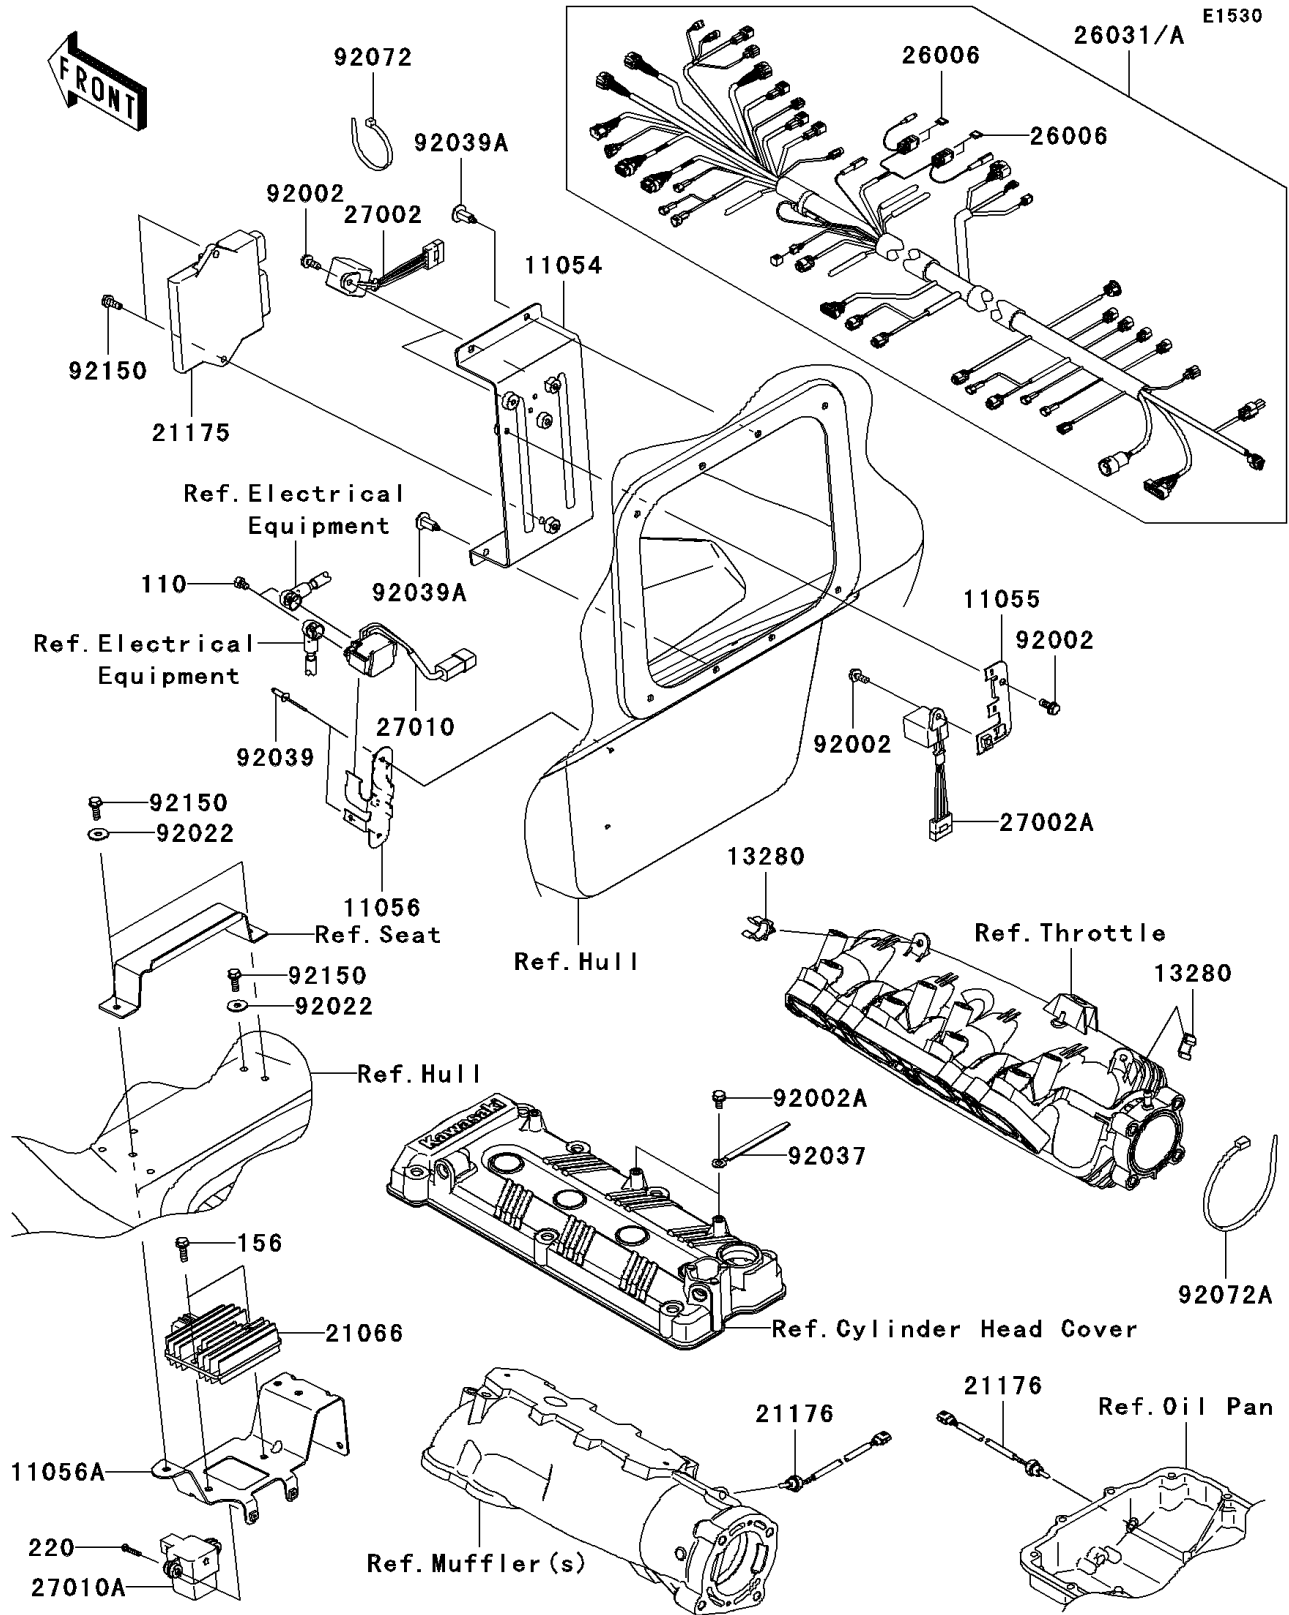

2011 Ultra 300X PARTS DIAGRAM

Fuel Injection

2011 Ultra 300X PARTS LIST

Fuel Injection

ITEM NAME	PART NUMBER	QUANTITY
BOLT,6X8 (Ref # 110)	110R0608	1
BOLT-WP,6X20 (Ref # 156)	156R0620	1
SCREW-PAN-CROSS,4X20 (Ref # 220)	220R0420	1
BRACKET,ECU&RELAY (Ref # 11054)	11054-3743	1
BRACKET,FUSE (Ref # 11055)	11055-3713	1
BRACKET,SWITCH (Ref # 11056)	11056-1114	1
BRACKET,REGULATOR&VDS (Ref # 11056A)	11056-3702	1
HOLDER,HARNESS (Ref # 13280)	13280-3760	1
REGULATOR-VOLTAGE (Ref # 21066)	21066-3718	1
CONTROL UNIT-ELECTRONIC (Ref # 21175)	21175-3744	1
SENSOR,TEMP (Ref # 21176)	21176-3774	1
FUSE,MINI BLADE,20A,YELLOW (Ref # 26006)	26006-3704	1
HARNESS (Ref # 26031)	26031-1223	1
RELAY-ASSY (Ref # 27002)	27002-3703	1
RELAY-ASSY (Ref # 27002A)	27002-3704	1
SWITCH (Ref # 27010)	27010-0710	1
SWITCH,VDS (Ref # 27010A)	27010-3785	1
BOLT,6X16 (Ref # 92002)	92002-3728	1
BOLT,6X12 (Ref # 92002A)	92002-3763	1
WASHER,6.5X20X1.5 (Ref # 92022)	92022-3710	1
CLAMP,L=100 (Ref # 92037)	92037-3736	1
RIVET (Ref # 92039)	92039-3714	1
RIVET (Ref # 92039A)	92039-3788	1
BAND,L=188.85 (Ref # 92072)	92072-0105	1
BAND,L=372.24 (Ref # 92072A)	92072-3883	1
BOLT,6X18 (Ref # 92150)	92150-3729	1