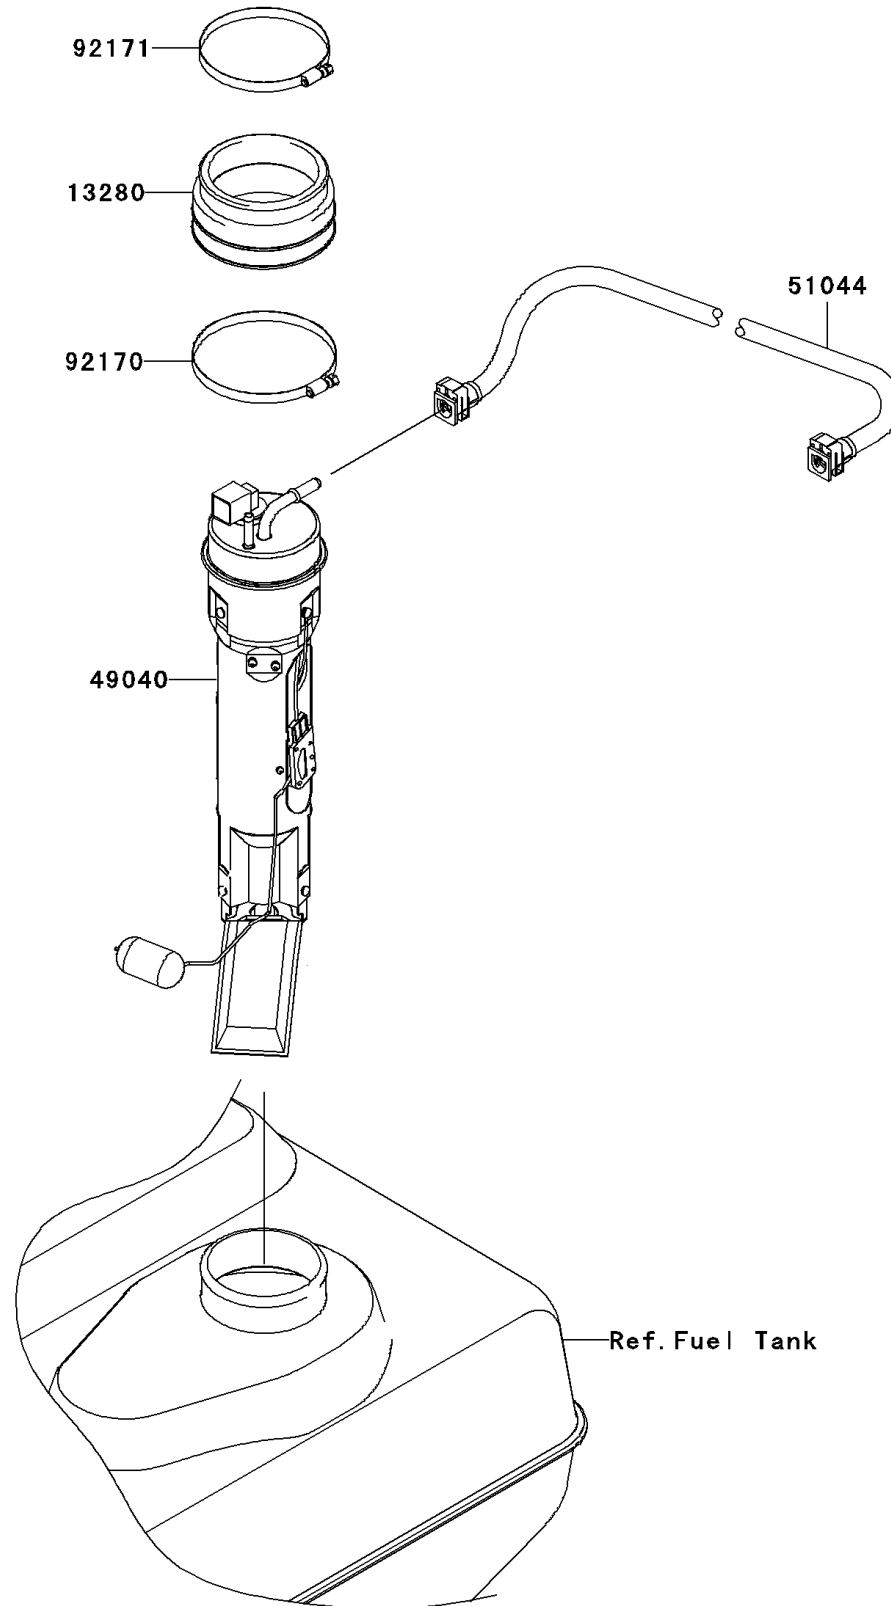

## 2011 Ultra 300X PARTS DIAGRAM

Fuel Pump

E1520

## 2011 Ultra 300X PARTS LIST

Fuel Pump

ITEM NAME	PART NUMBER	QUANTITY
HOLDER (Ref # 13280)	13280-0729	1
PUMP-FUEL (Ref # 49040)	49040-3720	1
TUBE-ASSY,FUEL (Ref # 51044)	51044-3707	1
CLAMP (Ref # 92170)	92170-3760	1
CLAMP (Ref # 92171)	92171-3716	1