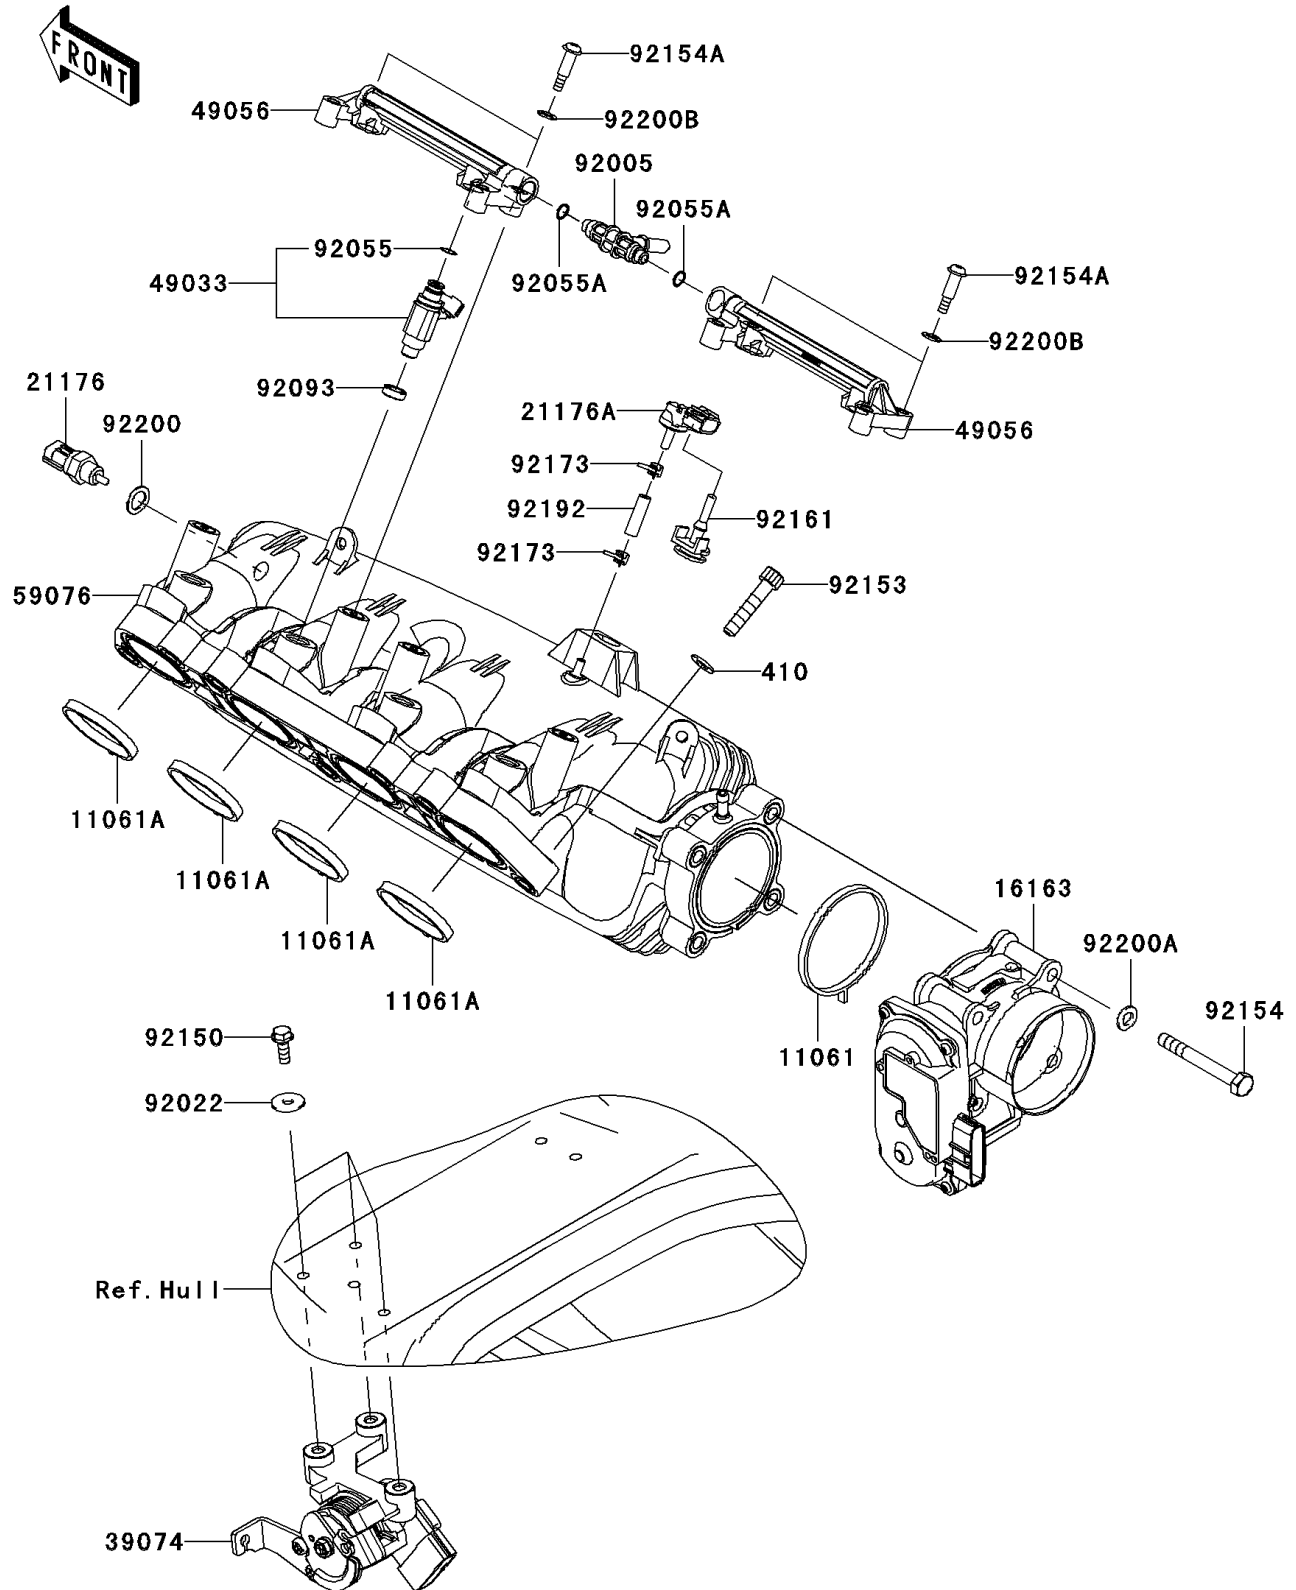

2011 Ultra 300X PARTS DIAGRAM

Throttle

E1510

2011 Ultra 300X PARTS LIST

Throttle

ITEM NAME	PART NUMBER	QUANTITY
WASHER-PLAIN-SMALL,8MM (Ref # 410)	410S0800	1
GASKET,MANIFOLD (Ref # 11061)	11061-3766	1
GASKET,THROTTLE (Ref # 11061A)	11061-3767	1
THROTTLE-ASSY (Ref # 16163)	16163-3717	1
SENSOR,AIR TEMPERATURE (Ref # 21176)	21176-1086	1
SENSOR,BOOST (Ref # 21176A)	21176-3777	1
LEVER-ASSY-THROTTLE (Ref # 39074)	39074-3730	1
NOZZLE-INJECTION (Ref # 49033)	49033-3709	1
PIPE-INJECTION,FUEL (Ref # 49056)	49056-3705	1
MANIFOLD-INTAKE (Ref # 59076)	59076-3736	1
FITTING,FUEL PIPE (Ref # 92005)	92005-3766	1
WASHER,6.5X20X1.5 (Ref # 92022)	92022-3710	1
RING-O,INJECTION NOZZLE (Ref # 92055)	92055-1622	1
RING-O (Ref # 92055A)	92055-3782	1
SEAL (Ref # 92093)	92093-0127	1
BOLT,6X18 (Ref # 92150)	92150-3729	1
BOLT,SOCKET,8X40 (Ref # 92153)	92153-0517	1
BOLT (Ref # 92154)	92154-3712	1
BOLT (Ref # 92154A)	92154-3713	1
DAMPER (Ref # 92161)	92161-3796	1
CLAMP (Ref # 92173)	92173-3702	1
TUBE (Ref # 92192)	92192-3857	1
WASHER,12X18X1 (Ref # 92200)	92200-0712	1
WASHER (Ref # 92200A)	92200-3806	1
WASHER (Ref # 92200B)	92200-3807	1