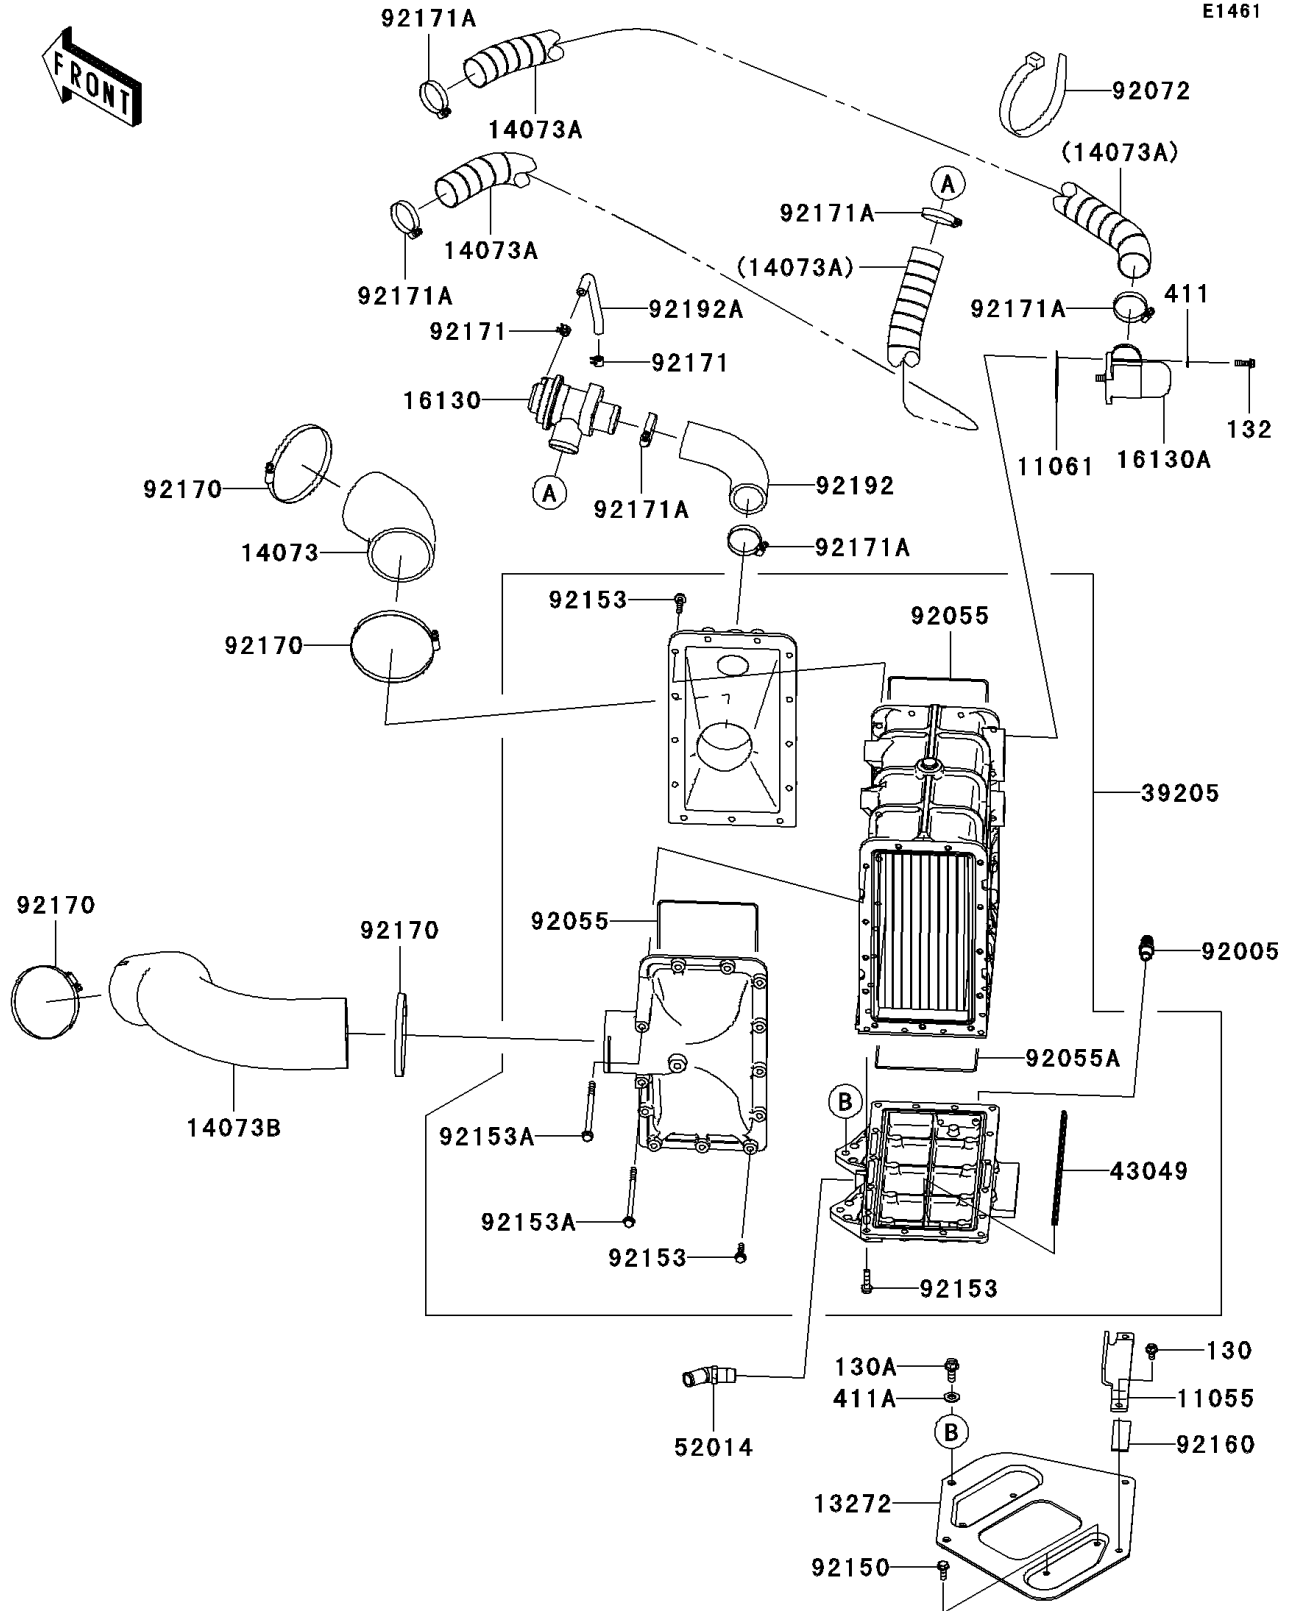

## 2011 Ultra 300X PARTS DIAGRAM

Inter Cooler

E1461

## 2011 Ultra 300X PARTS LIST

Inter Cooler

ITEM NAME	PART NUMBER	QUANTITY
BOLT-FLANGED,6X12 (Ref # 130)	130CD0612	1
BOLT-FLANGED,8X20 (Ref # 130A)	130CD0820	1
BOLT-FLANGED-SMALL,6X18 (Ref # 132)	132BD0618	1
WASHER-PLAIN,6MM (Ref # 411)	411S0600	1
WASHER-PLAIN,8MM (Ref # 411A)	411S0800	1
BRACKET (Ref # 11055)	11055-3714	1
GASKET (Ref # 11061)	11061-3765	1
PLATE (Ref # 13272)	13272-3721	1
DUCT,I/C-TH. (Ref # 14073)	14073-3823	1
DUCT,BYPASS VALVE-A/C (Ref # 14073A)	14073-3834	1
DUCT,S/C-I/C (Ref # 14073B)	14073-3839	1
VALVE-ASSY-RELIEF,AIR BYPASS (Ref # 16130)	16130-3703	1
VALVE-ASSY-RELIEF,BLOW OFF (Ref # 16130A)	16130-3707	1
HEAT EXCHANGER,INTER COOLER (Ref # 39205)	39205-3702	1
PACKING (Ref # 43049)	43049-3719	1
ELBOW (Ref # 52014)	52014-3714	1
FITTING (Ref # 92005)	92005-3714	1
RING-O (Ref # 92055)	92055-3779	1
RING-O (Ref # 92055A)	92055-3780	1
BAND,L=372.24 (Ref # 92072)	92072-3883	1
BOLT,6X18 (Ref # 92150)	92150-3729	1
BOLT,FLANGED,6X25 (Ref # 92153)	92153-3750	1
BOLT,FLANGED,6X110 (Ref # 92153A)	92153-3751	1
DAMPER (Ref # 92160)	92160-1075	1
CLAMP (Ref # 92170)	92170-3764	1
CLAMP (Ref # 92171)	92171-0720	1
CLAMP (Ref # 92171A)	92171-3725	1
TUBE,I/C-ABV (Ref # 92192)	92192-3784	1
TUBE,5.8X10.8X140 (Ref # 92192A)	92192-3846	1