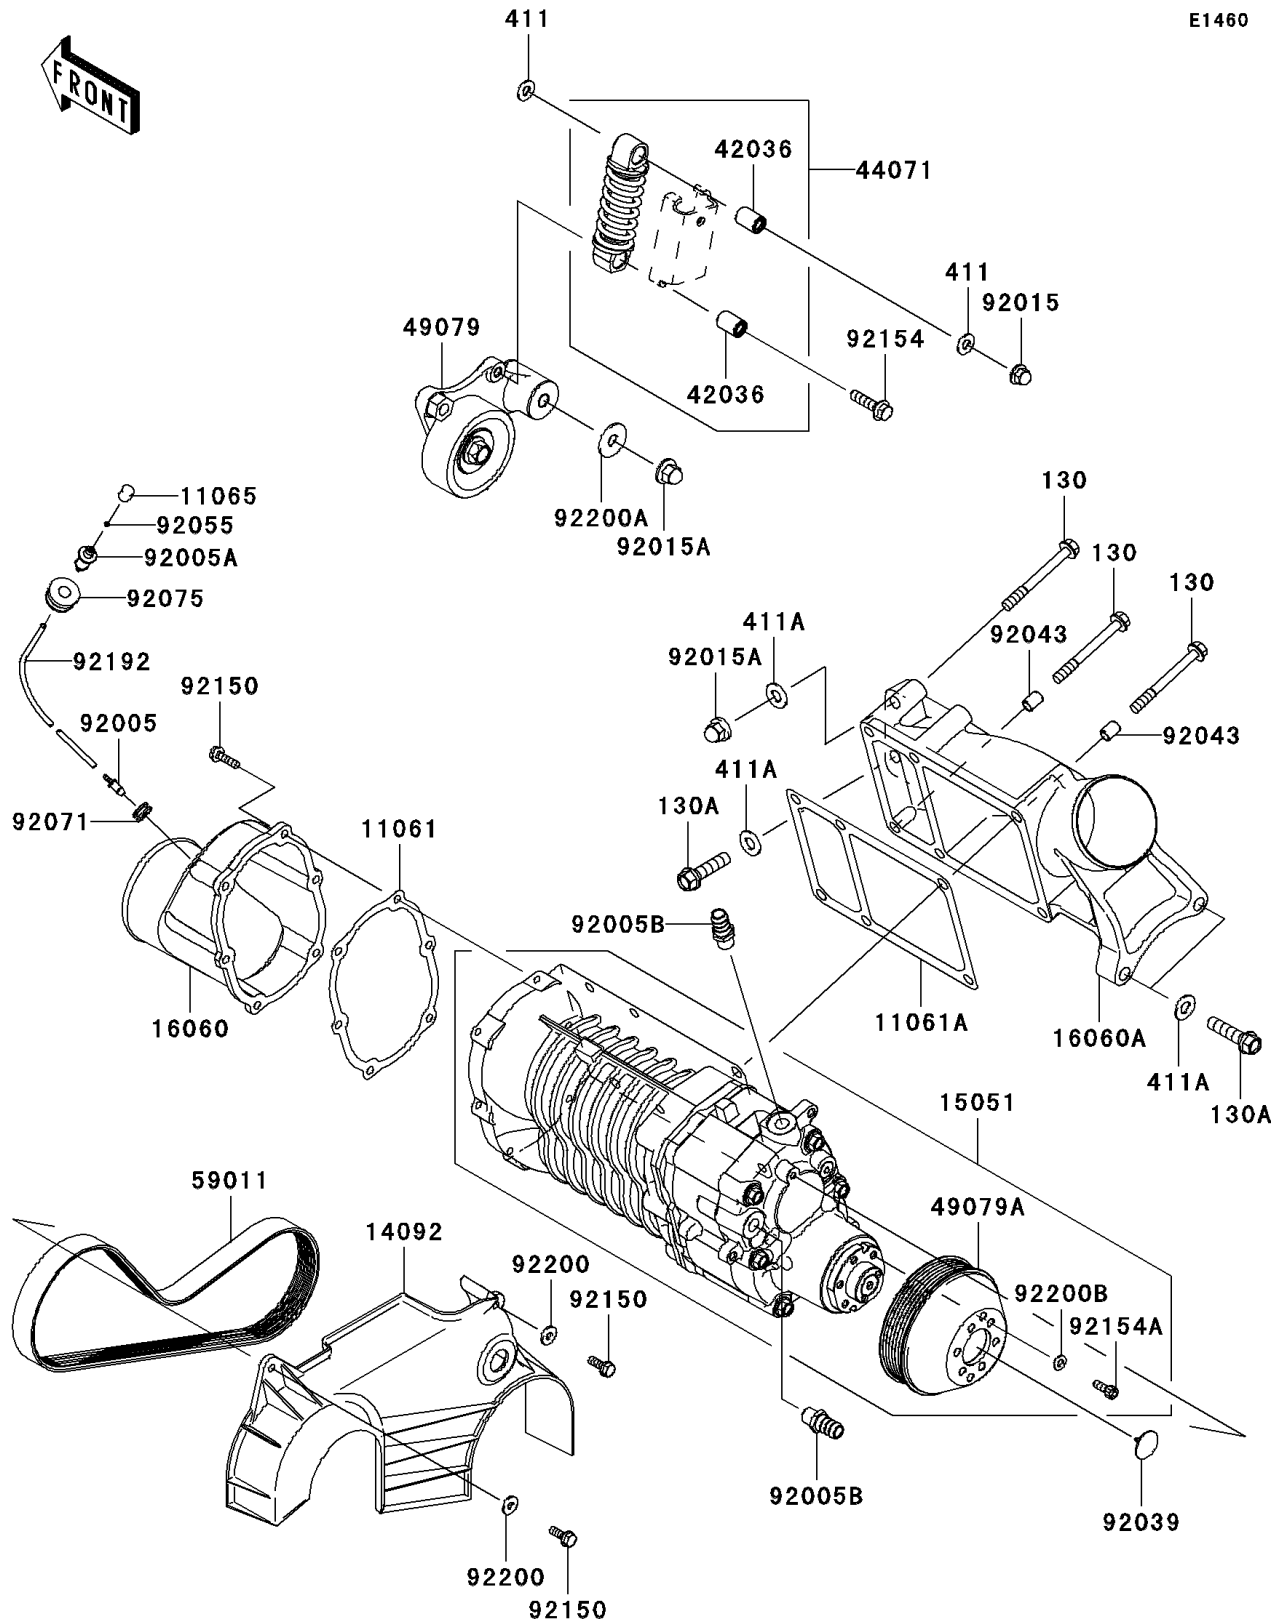

## 2011 Ultra 300X PARTS DIAGRAM

Super Charger

E1460

## 2011 Ultra 300X PARTS LIST

Super Charger

ITEM NAME	PART NUMBER	QUANTITY
BOLT-FLANGED,8X75 (Ref # 130)	130CD0875	1
BOLT-FLANGED,10X40 (Ref # 130A)	130CD1040	1
WASHER-PLAIN,8MM (Ref # 411)	411S0800	1
WASHER-PLAIN,10MM (Ref # 411A)	411S1000	1
GASKET,COMPRESSOR IN (Ref # 11061)	11061-0760	1
GASKET,COMPRESSOR (Ref # 11061A)	11061-3763	1
CAP (Ref # 11065)	11065-0156	1
COVER,BELT (Ref # 14092)	14092-0838	1
COMPRESSOR-AIR,SUPER CHARGER (Ref # 15051)	15051-3704	1
PIPE-INTAKE,COMPRESSOR INLET (Ref # 16060)	16060-0738	1
PIPE-INTAKE,COMPRESSOR OUT (Ref # 16060A)	16060-3725	1
SLEEVE (Ref # 42036)	42036-0713	1
DAMPER-ASSY (Ref # 44071)	44071-0776	1
PULLEY-BELT (Ref # 49079)	49079-0703	1
PULLEY-BELT (Ref # 49079A)	49079-3704	1
BELT,6PK845 (Ref # 59011)	59011-3702	1
FITTING (Ref # 92005)	92005-0722	1
FITTING (Ref # 92005A)	92005-0723	1
FITTING (Ref # 92005B)	92005-3714	1
NUT,CAP,8MM (Ref # 92015)	92015-1371	1
NUT,10MM (Ref # 92015A)	92015-1649	1
RIVET (Ref # 92039)	92039-3795	1
PIN,8.2X10.5X14 (Ref # 92043)	92043-3764	1
RING-O,2X1 (Ref # 92055)	92055-0718	1
GROMMET (Ref # 92071)	92071-1152	1
DAMPER,FUEL TANK (Ref # 92075)	92075-1424	1
BOLT,6X18 (Ref # 92150)	92150-3729	1
BOLT (Ref # 92154)	92154-0865	1
BOLT,SOCKET,6X16 (Ref # 92154A)	92154-3714	1

## 2011 Ultra 300X PARTS LIST

Super Charger

ITEM NAME	PART NUMBER	QUANTITY
TUBE,3X4X600 (Ref # 92192)	92192-1004	1
WASHER,6.5X16X2.0 (Ref # 92200)	92200-1543	1
WASHER (Ref # 92200A)	92200-3762	1
WASHER,6.5X13X1.5 (Ref # 92200B)	92200-3814	1