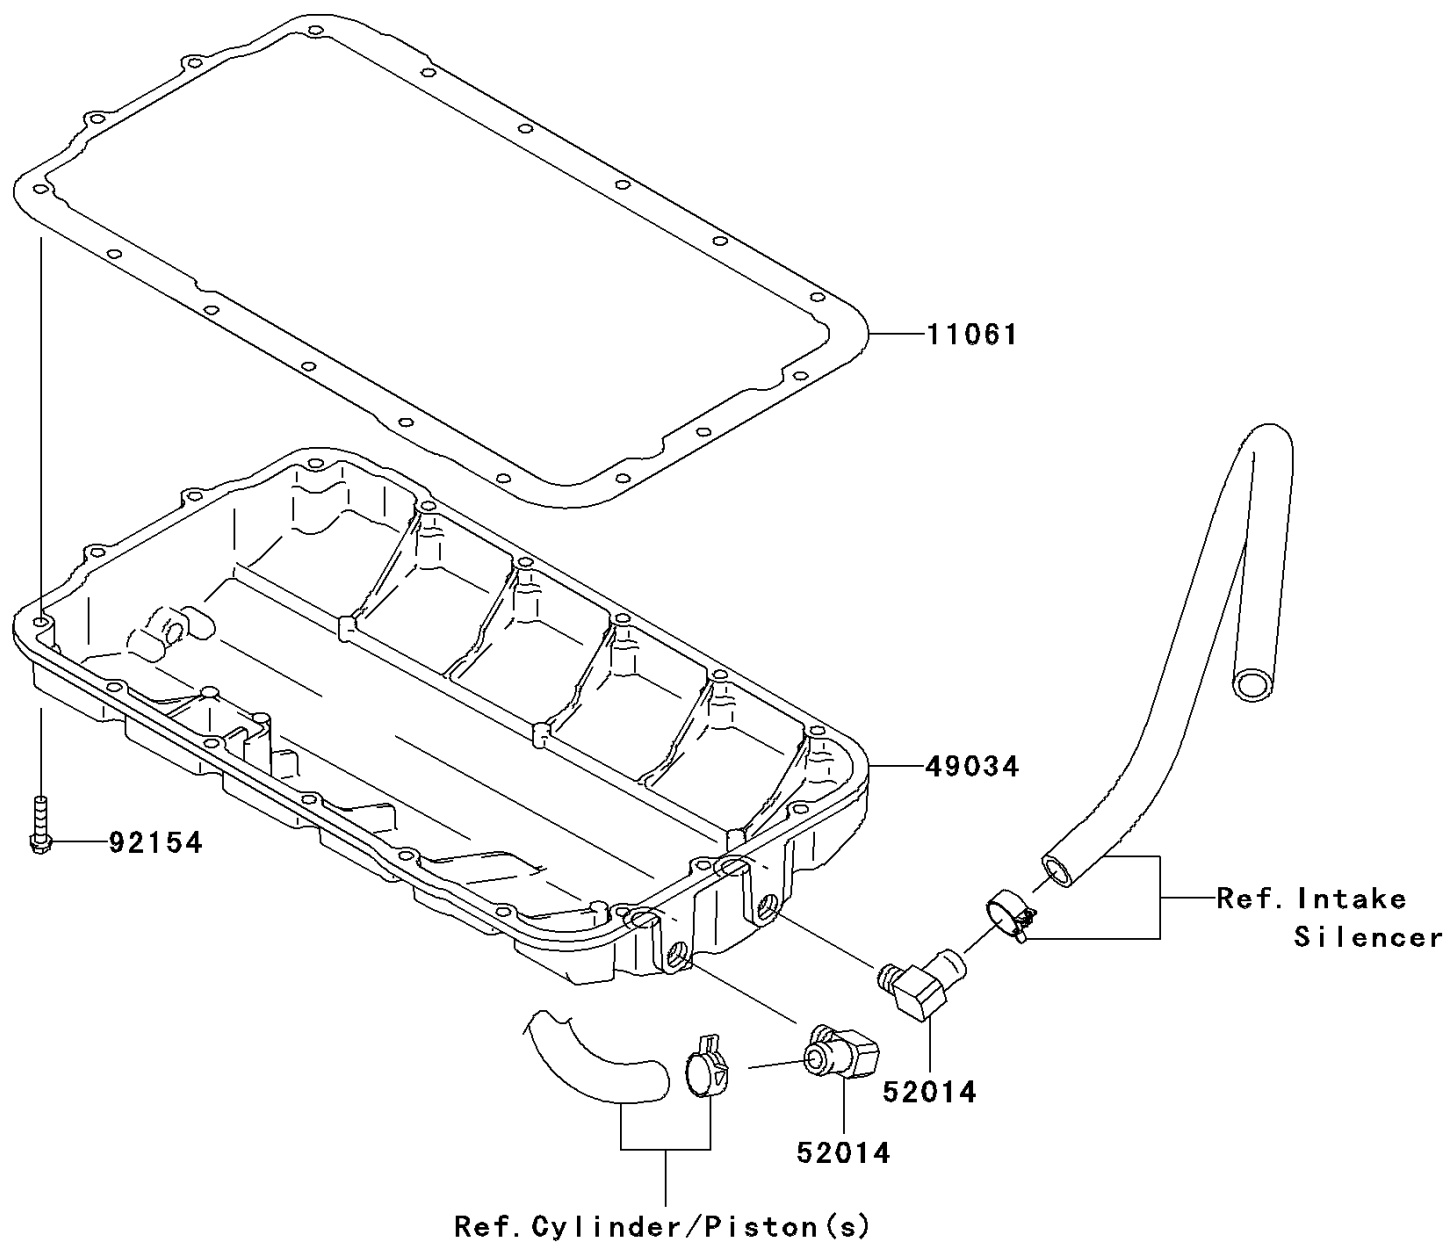

2011 Ultra 300X PARTS DIAGRAM

Oil Pan

E1434

2011 Ultra 300X PARTS LIST

Oil Pan

ITEM NAME	PART NUMBER	QUANTITY
GASKET,OIL PAN (Ref # 11061)	11061-3710	1
PAN-OIL (Ref # 49034)	49034-3702	1
ELBOW (Ref # 52014)	52014-3717	1
BOLT,FLANGED,6X25 (Ref # 92154)	92154-0823	1