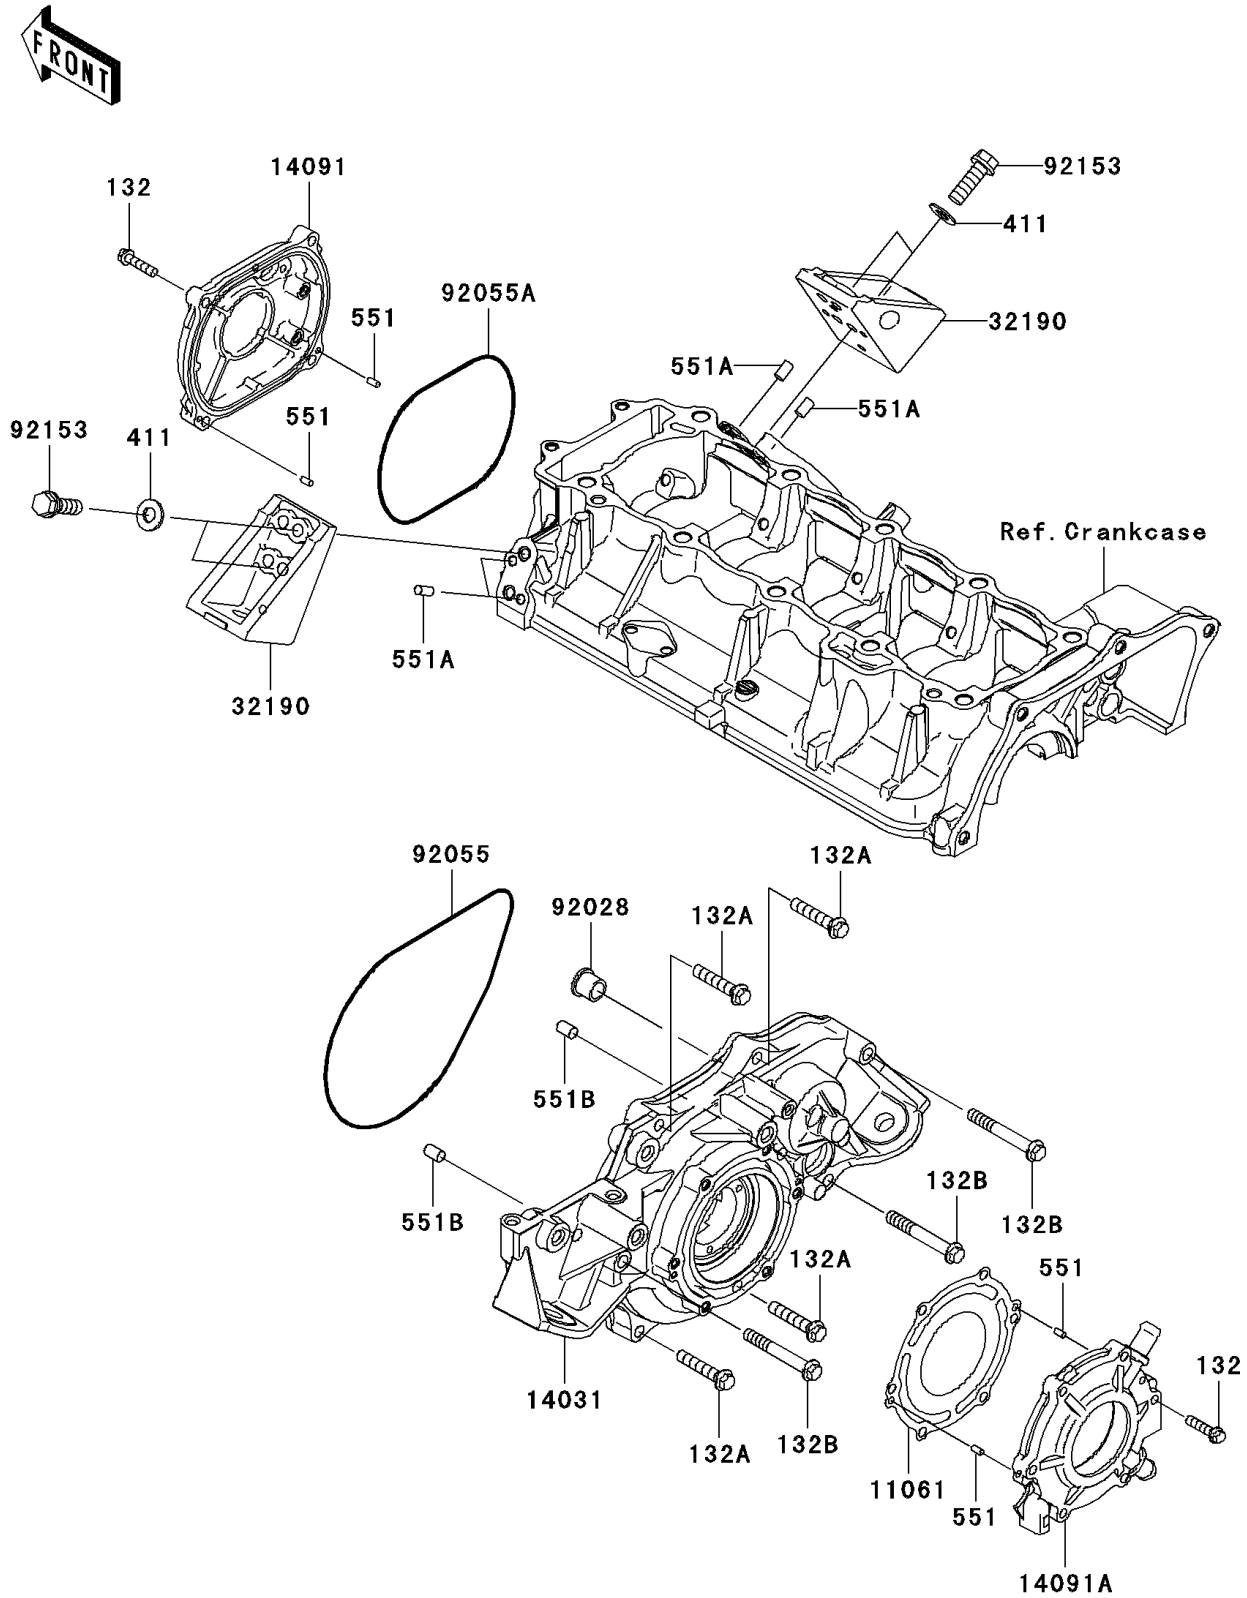

2011 Ultra 300X PARTS DIAGRAM

Engine Cover(s)

E1431

2011 Ultra 300X PARTS LIST

Engine Cover(s)

ITEM NAME	PART NUMBER	QUANTITY
BOLT-FLANGED-SMALL,6X25 (Ref # 132)	132BD0625	1
BOLT-FLANGED-SMALL,8X40 (Ref # 132A)	132BD0840	1
BOLT-FLANGED-SMALL,8X60 (Ref # 132B)	132BD0860	1
WASHER-PLAIN,8MM (Ref # 411)	411S0800	1
PIN-DOWEL (Ref # 551)	551R0408	1
PIN-DOWEL (Ref # 551A)	551R0612	1
PIN-DOWEL (Ref # 551B)	551R0812	1
GASKET,OUTPUT COVER (Ref # 11061)	11061-3709	1
COVER-GENERATOR (Ref # 14031)	14031-3738	1
COVER,PULS (Ref # 14091)	14091-3763	1
COVER,OUTPUT (Ref # 14091A)	14091-3793	1
BRACKET-ENGINE (Ref # 32190)	32190-3703	1
BUSHING (Ref # 92028)	92028-3718	1
RING-O,196X3 (Ref # 92055)	92055-3761	1
RING-O,120X3 (Ref # 92055A)	92055-3762	1
BOLT,FLANGED,8X30 (Ref # 92153)	92153-3722	1