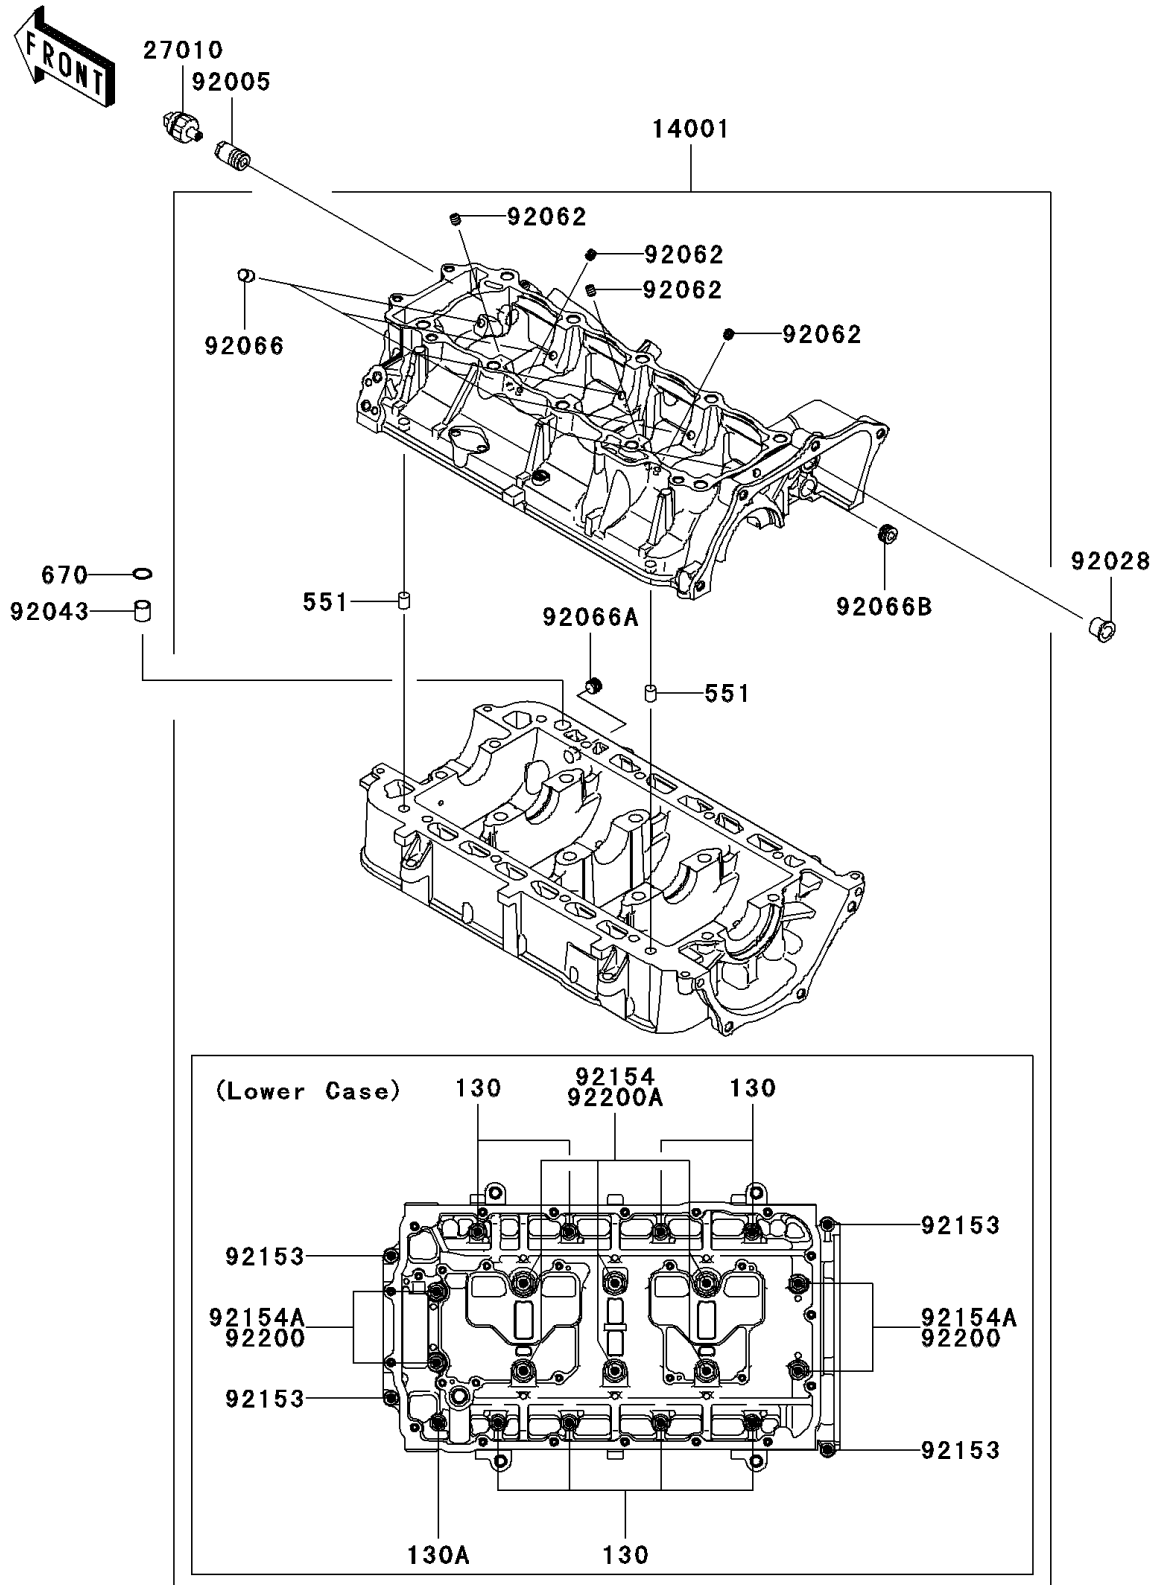

2011 Ultra 300X PARTS DIAGRAM

Crankcase

E1411

2011 Ultra 300X PARTS LIST

Crankcase

ITEM NAME	PART NUMBER	QUANTITY
BOLT-FLANGED,8X45 (Ref # 130)	130CD0845	1
BOLT-FLANGED,8X55 (Ref # 130A)	130CD0855	1
PIN-DOWEL (Ref # 551)	551R1012	1
O RING,14MM (Ref # 670)	670D2014	1
SET-CRANKCASE (Ref # 14001)	14001-0567	1
SWITCH,OIL PRESSURE (Ref # 27010)	27010-3786	1
FITTING (Ref # 92005)	92005-0714	1
BUSHING (Ref # 92028)	92028-3718	1
PIN,11.5X14X14 (Ref # 92043)	92043-1279	1
NOZZLE (Ref # 92062)	92062-0004	1
PLUG,OIL LINE,7.2X8 (Ref # 92066)	92066-1012	1
PLUG (Ref # 92066A)	92066-3778	1
PLUG (Ref # 92066B)	92066-3782	1
BOLT,6X30 (Ref # 92153)	92153-3707	1
BOLT (Ref # 92154)	92154-0719	1
BOLT (Ref # 92154A)	92154-0720	1
WASHER (Ref # 92200)	92200-0743	1
WASHER,11.5X20.5X1.6 (Ref # 92200A)	92200-0747	1