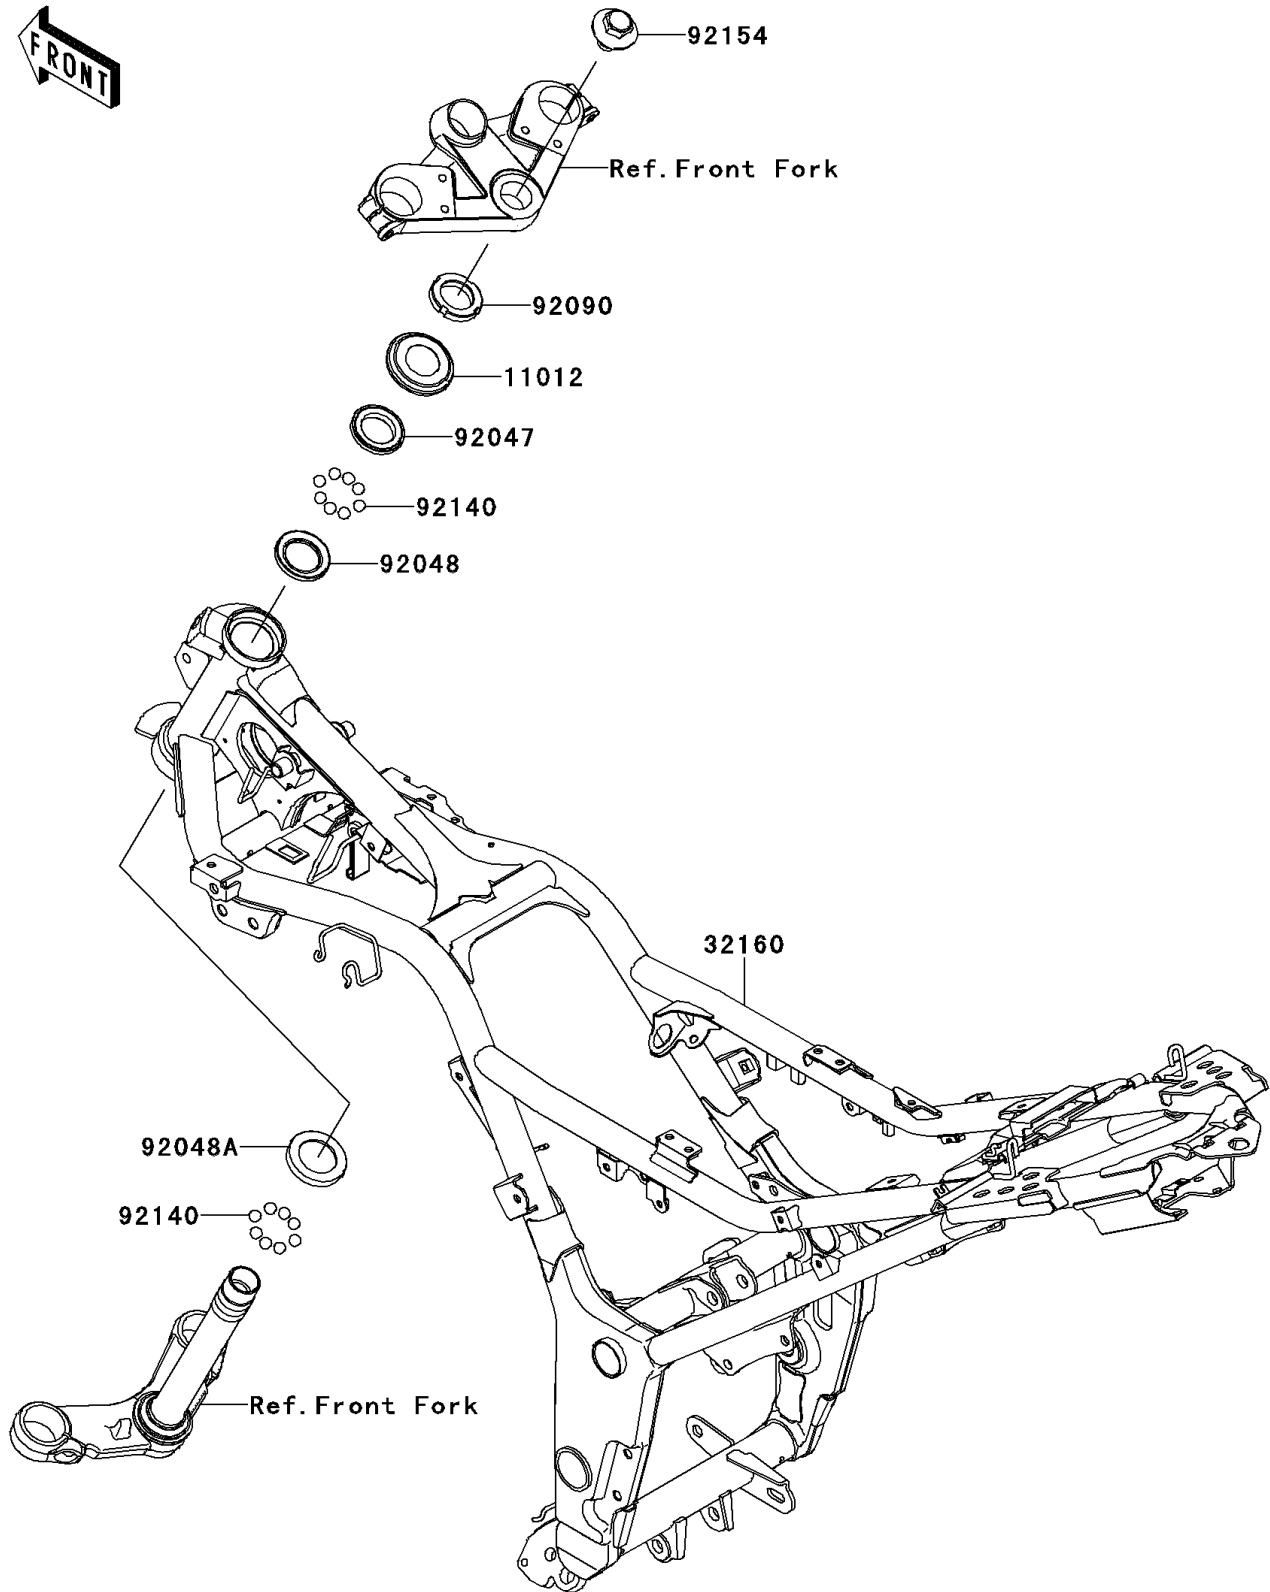

2014 Ninja® 300 PARTS DIAGRAM

Frame

F2120

2014 Ninja® 300 PARTS LIST

Frame

ITEM NAME	PART NUMBER	QUANTITY
CAP,STEERING STEM (Ref # 11012)	11012-1898	1
FRAME-COMP,F.S.BLACK (Ref # 32160)	32160-0619-18R	1
RACE,STEERING STEM BEARING (Ref # 92047)	92047-011	1
RACE,STEERING STEM BEARING (Ref # 92048)	92048-006	1
RACE,STEERING STEM BEARING (Ref # 92048A)	92048-008	1
NUT,30MM (Ref # 92090)	92090-007	1
BALL,6.35MM (Ref # 92140)	92140-0008	1
BOLT,FLANGED,6X22 (Ref # 92154)	92154-1152	1