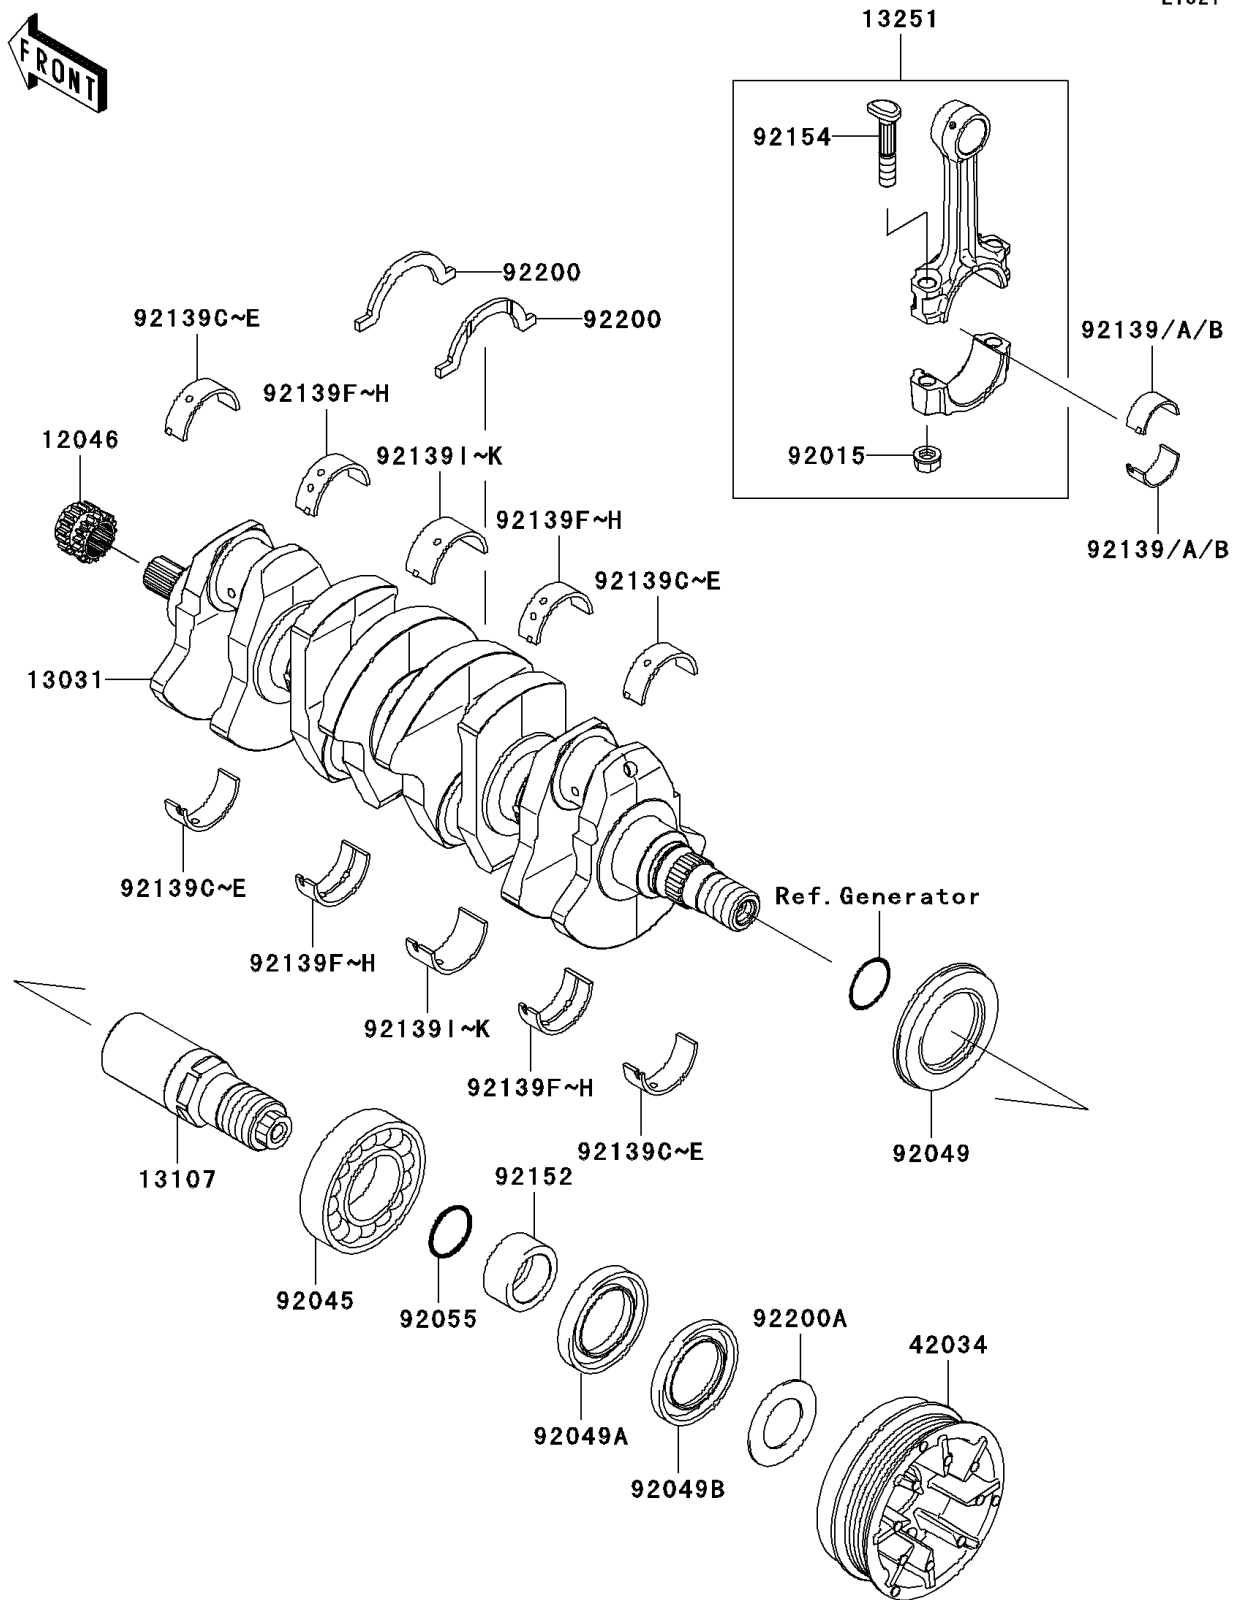

2011 Ultra 300X PARTS DIAGRAM

Crankshaft

2011 Ultra 300X PARTS LIST

Crankshaft

ITEM NAME	PART NUMBER	QUANTITY
SPROCKET,17T (Ref # 12046)	12046-3711	1
CRANKSHAFT-COMP (Ref # 13031)	13031-3743	1
SHAFT (Ref # 13107)	13107-3810	1
ROD-ASSY-CONNECTING,I (Ref # 13251)	13251-3703-II	1
COUPLING (Ref # 42034)	42034-3723	1
NUT,CONNECTING ROD (Ref # 92015)	92015-1559	1
BEARING-BALL,6208ZZ AS2S (Ref # 92045)	92045-3739	1
SEAL-OIL,SD347626LHS (Ref # 92049)	92049-3736	1
SEAL-OIL,FPJ740628.5ZS (Ref # 92049A)	92049-3737	1
SEAL-OIL,S40626NS (Ref # 92049B)	92049-3738	1
RING-O,27.7X2.4 (Ref # 92055)	92055-091	1
BUSHING,CONNECTING ROD,GREEN (Ref # 92139)	92139-0722	1
BUSHING,CONNECTING ROD,YELLOW (Ref # 92139A)	92139-0723	1
BUSHING,CONNECTING ROD,PINK (Ref # 92139B)	92139-0724	1
BUSHING,CRANKSHAFT,#1,GREEN (Ref # 92139C)	92139-0725	1
BUSHING,CRANKSHAFT,#1,YEL (Ref # 92139D)	92139-0726	1
BUSHING,CRANKSHAFT,#1,PINK (Ref # 92139E)	92139-0727	1
BUSHING,CRANKSHAFT,#2,GREEN (Ref # 92139F)	92139-0728	1
BUSHING,CRANKSHAFT,#2,YEL (Ref # 92139G)	92139-0729	1
BUSHING,CRANKSHAFT,#2,PINK (Ref # 92139H)	92139-0730	1
BUSHING,CRANKSHAFT,#3,GREEN (Ref # 92139I)	92139-0731	1
BUSHING,CRANKSHAFT,#3,YELLOW (Ref # 92139J)	92139-0732	1
BUSHING,CRANKSHAFT,#3,PINK (Ref # 92139K)	92139-0733	1
COLLAR,30X40X18 (Ref # 92152)	92152-3759	1
BOLT,CONNECTING ROD,9MM (Ref # 92154)	92154-3720	1
WASHER (Ref # 92200)	92200-3789	1
WASHER,30.5X52X1.5 (Ref # 92200A)	92200-3808	1