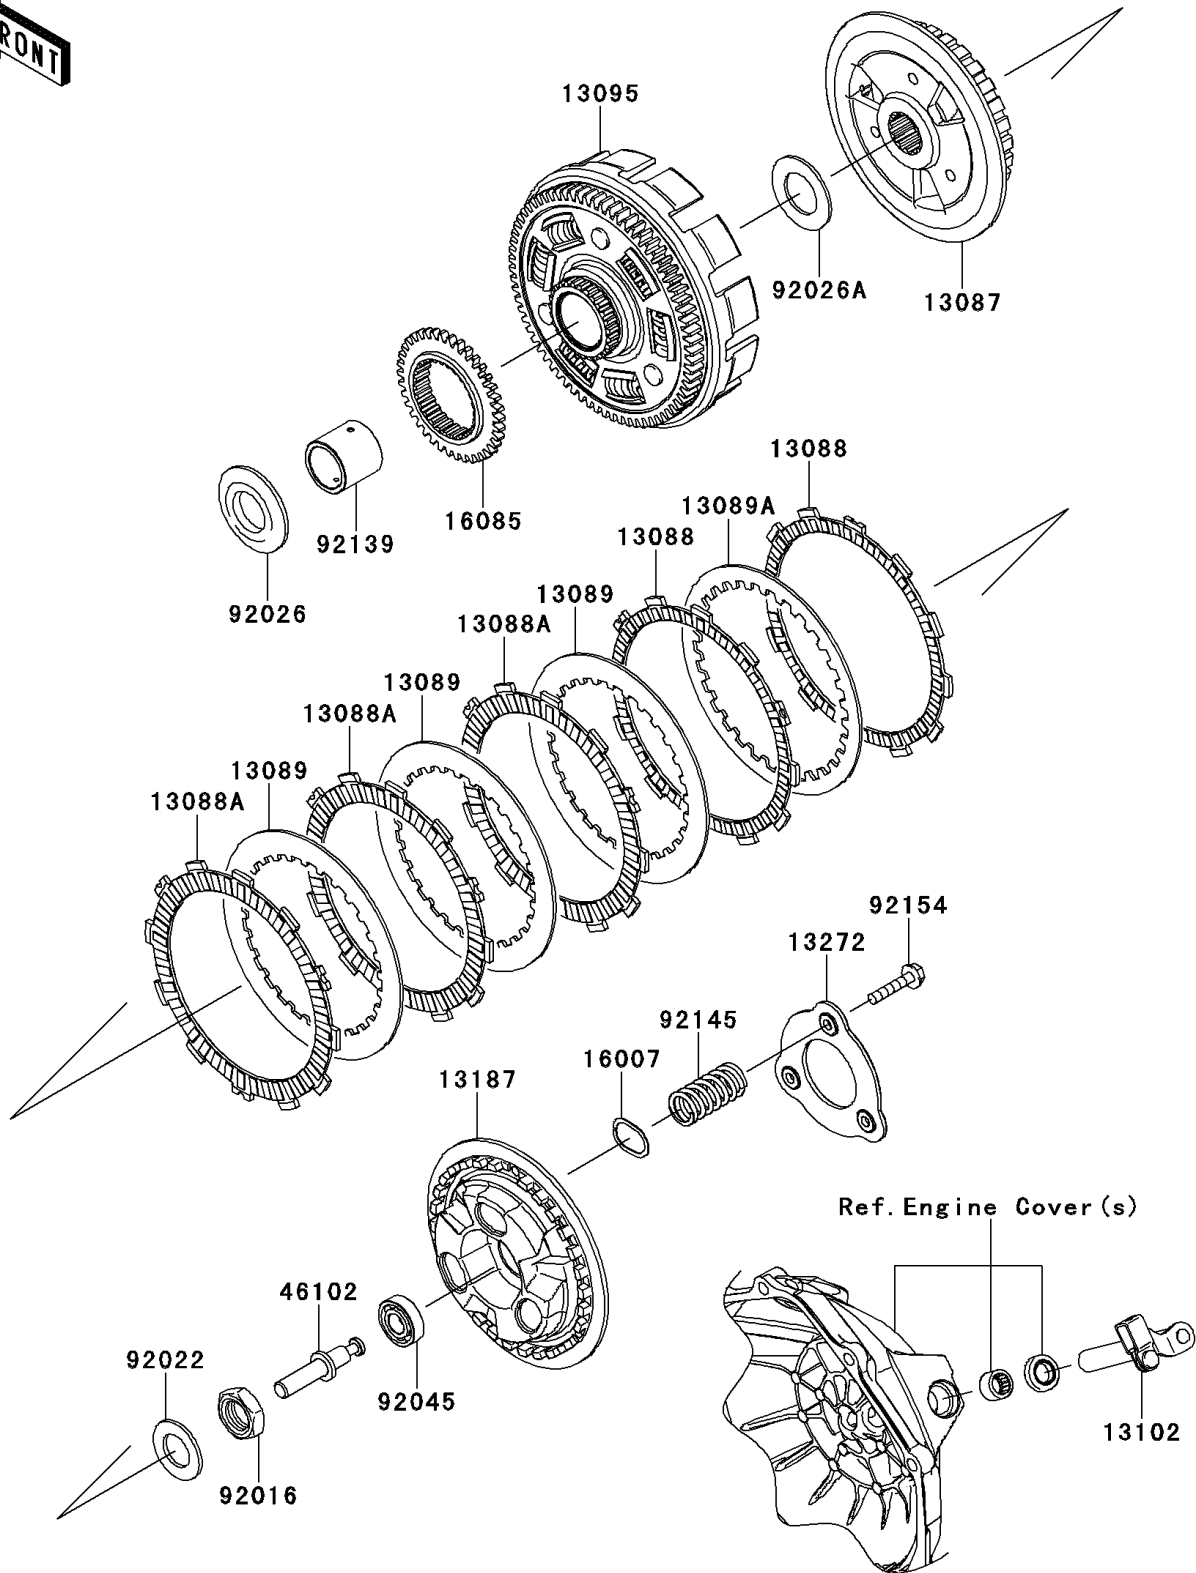

2014 Ninja® 300 PARTS DIAGRAM

Clutch

E1350

2014 Ninja® 300 PARTS LIST

Clutch

ITEM NAME	PART NUMBER	QUANTITY
HUB-CLUTCH (Ref # 13087)	13087-0558	1
PLATE-FRICTION (Ref # 13088)	13088-0557	1
PLATE-FRICTION (Ref # 13088A)	13088-0558	1
PLATE-CLUTCH (Ref # 13089)	13089-0021	1
PLATE-CLUTCH (Ref # 13089A)	13089-0558	1
HOUSING-COMP-CLUTCH (Ref # 13095)	13095-0561	1
RELEASE-COMP-CLUTCH (Ref # 13102)	13102-0040	1
PLATE-CLUTCH OPERATING (Ref # 13187)	13187-0553	1
PLATE (Ref # 13272)	13272-1303	1
SEAT-SPRING (Ref # 16007)	16007-0708	1
GEAR,OILPUMP DRIVE,38T (Ref # 16085)	16085-0133	1
ROD (Ref # 46102)	46102-0573	1
NUT,20MM (Ref # 92016)	92016-028	1
WASHER,20.3X36X2.3 (Ref # 92022)	92022-1116	1
SPACER,25X52X5.5 (Ref # 92026)	92026-0115	1
SPACER,25.5X44.5X2 (Ref # 92026A)	92026-0734	1
BEARING-BALL (Ref # 92045)	92045-0067	1
BUSHING,25X32X29.1 (Ref # 92139)	92139-0773	1
SPRING (Ref # 92145)	92145-0911	1
BOLT,UPSET,6X30 (Ref # 92154)	92154-0997	1