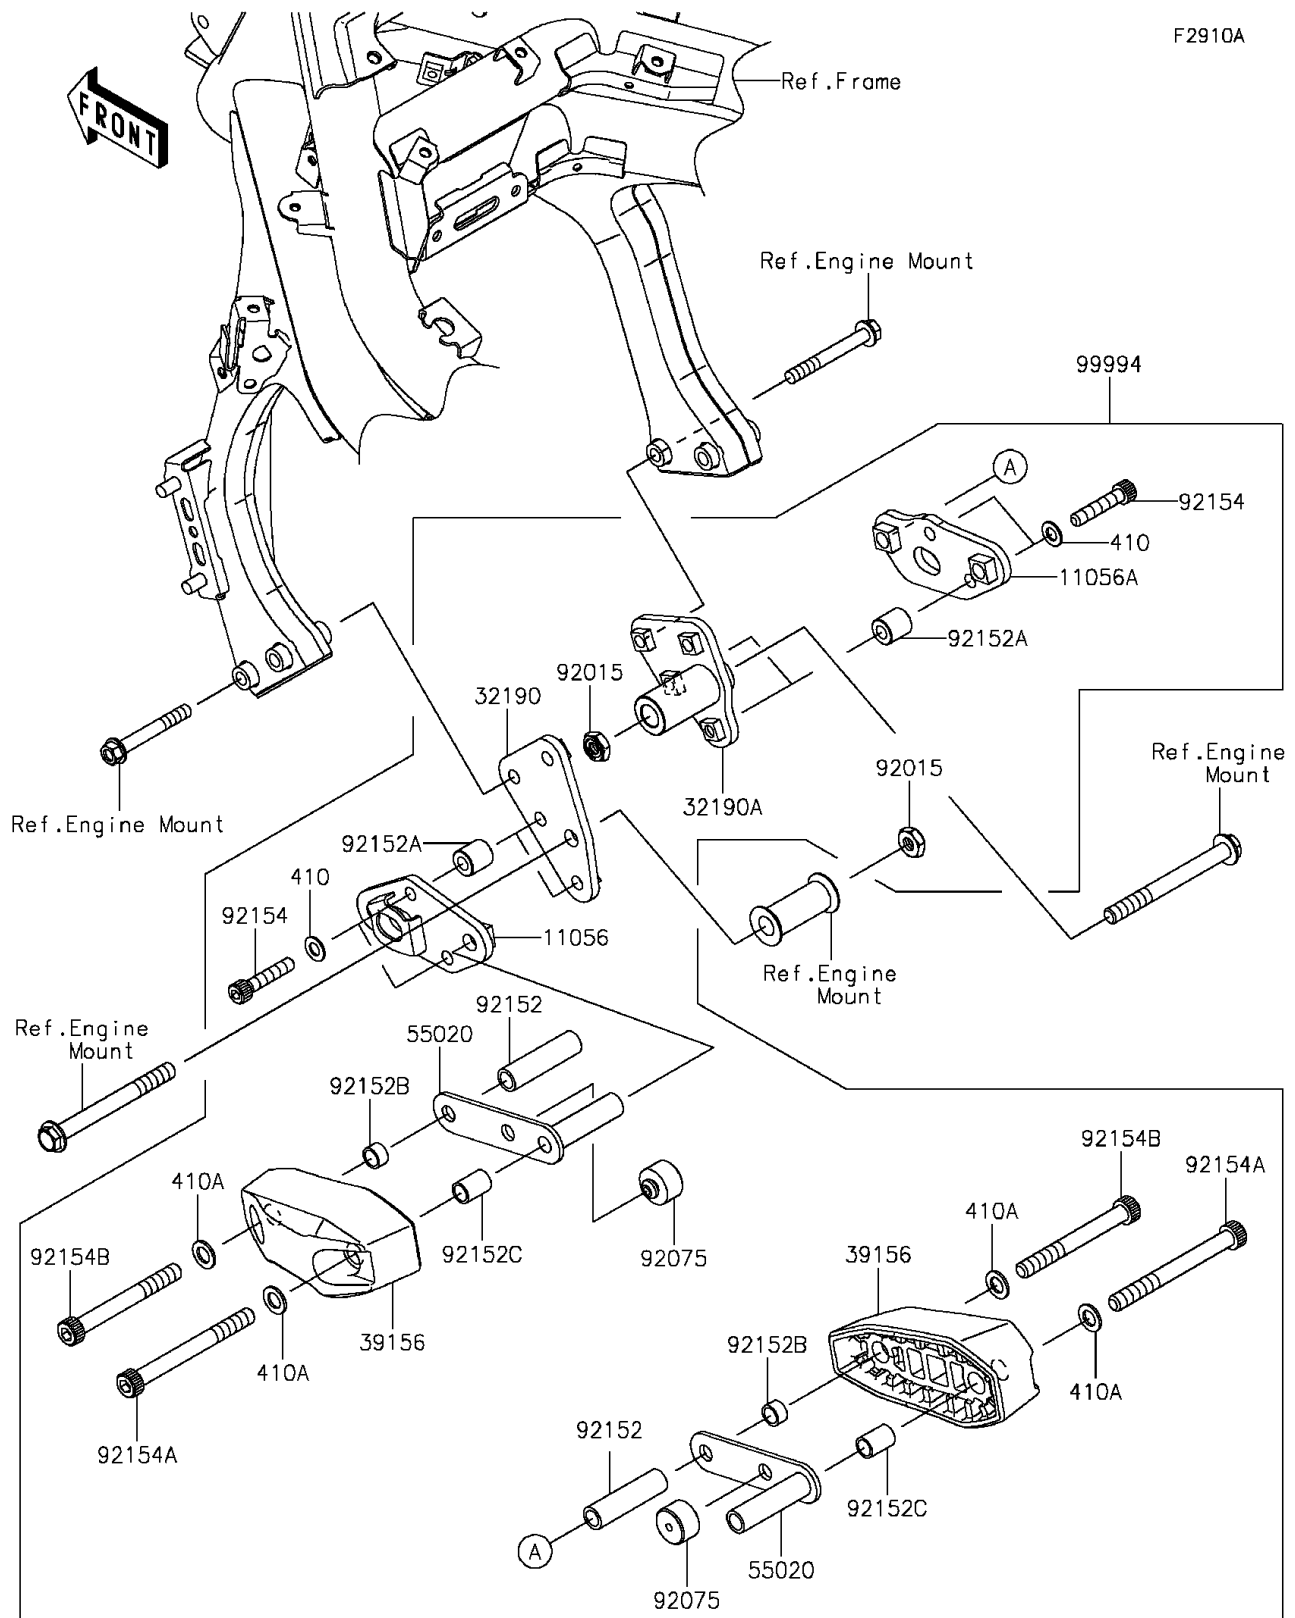

2013 NINJA® 650 ABS PARTS DIAGRAM

Accessory(Engine Guard)

2013 NINJA® 650 ABS PARTS LIST

Accessory(Engine Guard)

ITEM NAME	PART NUMBER	QUANTITY
WASHER-PLAIN-SMALL,8MM,BLACK (Ref # 410)	410AB0800	1
WASHER-PLAIN-SMALL,10MM,BLACK (Ref # 410A)	410AB1000	1
BRACKET,LH (Ref # 11056)	11056-1398	1
BRACKET,RH (Ref # 11056A)	11056-1399	1
BRACKET-ENGINE,LH (Ref # 32190)	32190-0589	1
BRACKET-ENGINE,RH (Ref # 32190A)	32190-0611	1
PAD,ENGINE GUARD (Ref # 39156)	39156-0758	1
GUARD (Ref # 55020)	55020-0763	1
NUT,LOCK,10MM,BLACK (Ref # 92015)	92015-1188	1
DAMPER (Ref # 92075)	92075-1876	1
COLLAR,10.5X15X57.2 (Ref # 92152)	92152-1547	1
COLLAR,8.6X17X18 (Ref # 92152A)	92152-1636	1
COLLAR,10.6X13.8X7.8 (Ref # 92152B)	92152-1661	1
COLLAR,10.6X13.8X19.8 (Ref # 92152C)	92152-1662	1
BOLT,SOCKET,8X40 (Ref # 92154)	92154-1001	1
BOLT,SOCKET,10X100 (Ref # 92154A)	92154-1027	1
BOLT,SOCKET,10X88 (Ref # 92154B)	92154-1028	1
KIT-ACCESSORY,ENGINE GUARD (Ref # 99994)	99994-0234	1