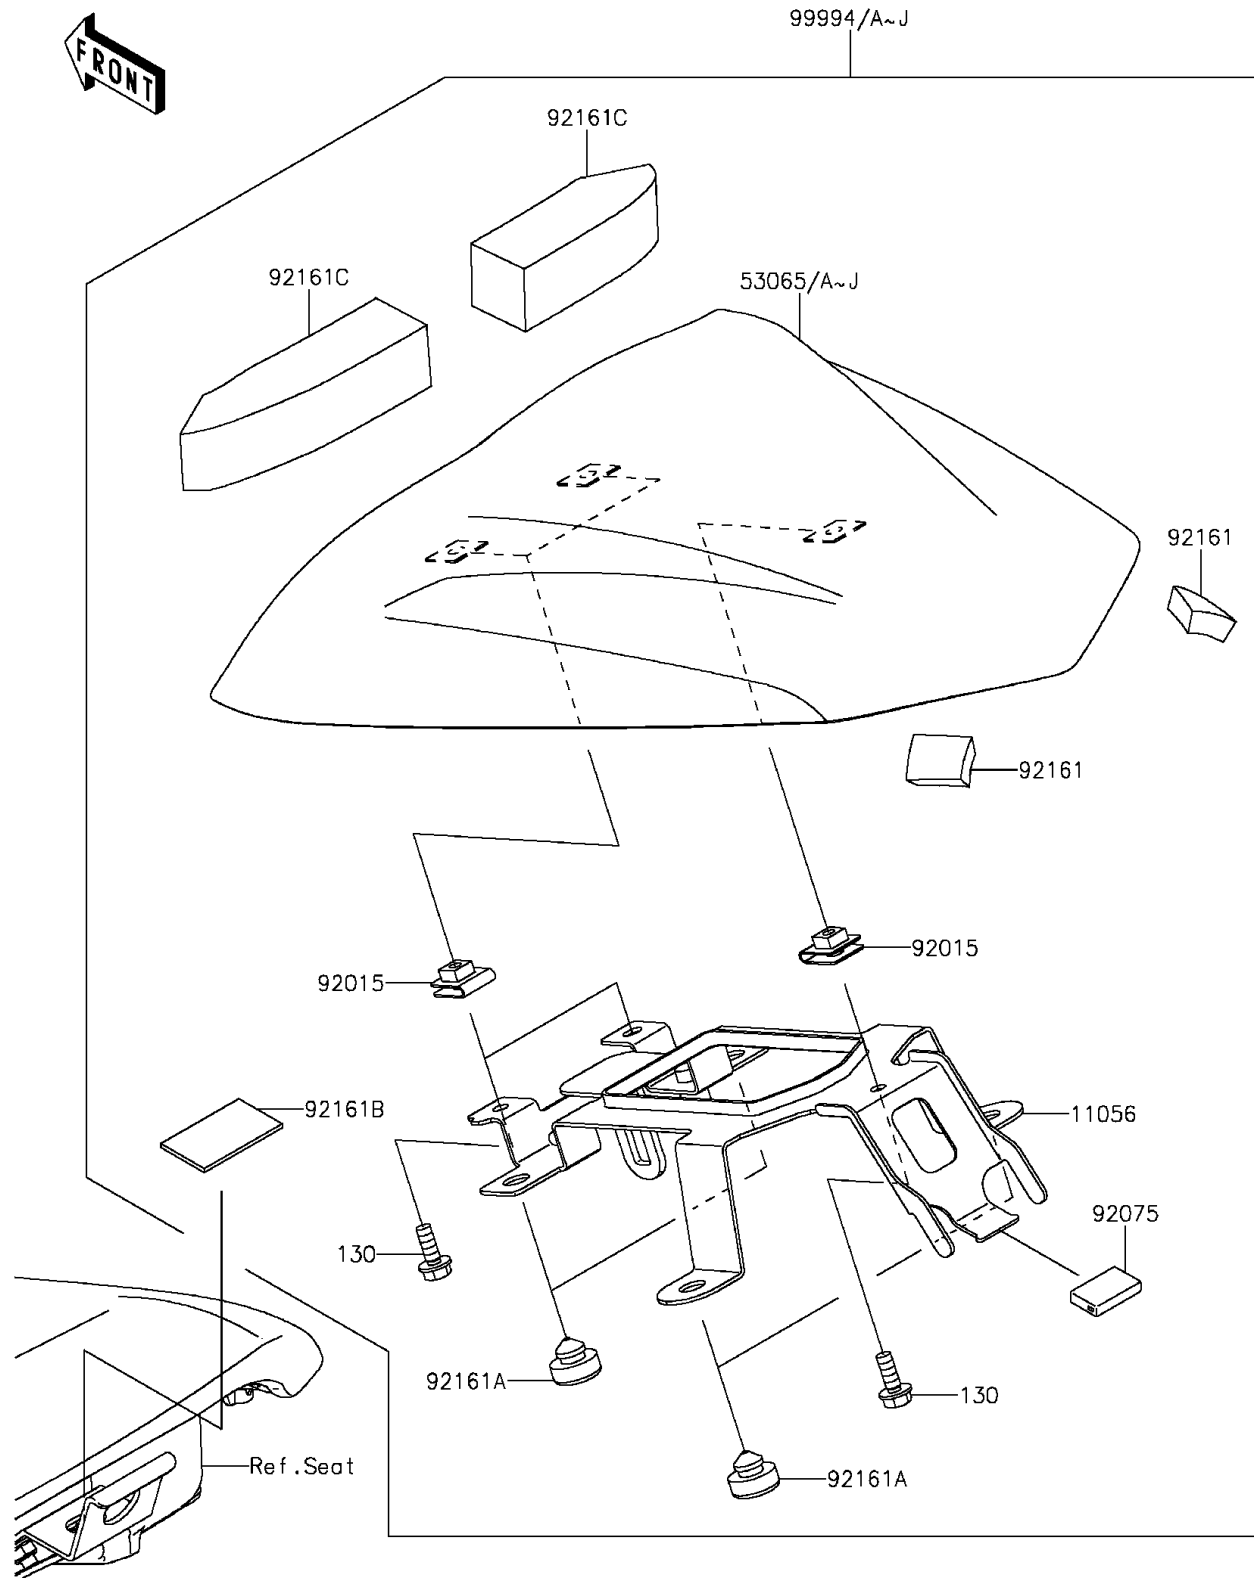

2013 NINJA® 650 ABS PARTS DIAGRAM

Accessory(Single Seat Cover)

F2910

2013 NINJA® 650 ABS PARTS LIST

Accessory(Single Seat Cover)

ITEM NAME	PART NUMBER	QUANTITY
BOLT-FLANGED,6X16 (Ref # 130)	130BB0616	1
BRACKET (Ref # 11056)	11056-1020	1
COVER SEAT,P.S.WHITE (Ref # 53065C)	53065-0054-25Y	1
COVER SEAT,M.F.S.BLACK (Ref # 53065I)	53065-0054-739	1
NUT,CLAMP,6MM (Ref # 92015)	92015-1531	1
DAMPER (Ref # 92075)	92075-1446	1
DAMPER (Ref # 92161)	92161-0718	1
DAMPER,10X20X8 (Ref # 92161A)	92161-0855	1
DAMPER,45X25X2 (Ref # 92161B)	92161-1381	1
DAMPER (Ref # 92161C)	92161-1471	1
KIT-ACCESSORY,SEAT COVER,WHITE (Ref # 99994C)	99994-0235-25Y	1
KIT-ACCESSORY,SEAT COVER,BLACK (Ref # 99994I)	99994-0235-739	1
COVER SEAT,C.T.BLUE (Ref # 53065A)	53065-0054-235	1
COVER SEAT,C.L.GREEN (Ref # 53065D)	53065-0054-35P	1
KIT-ACCESSORY,SEAT COVER,BLUE (Ref # 99994A)	99994-0235-235	1
KIT-ACCESSORY,SEAT COVER,GRN (Ref # 99994D)	99994-0235-35P	1