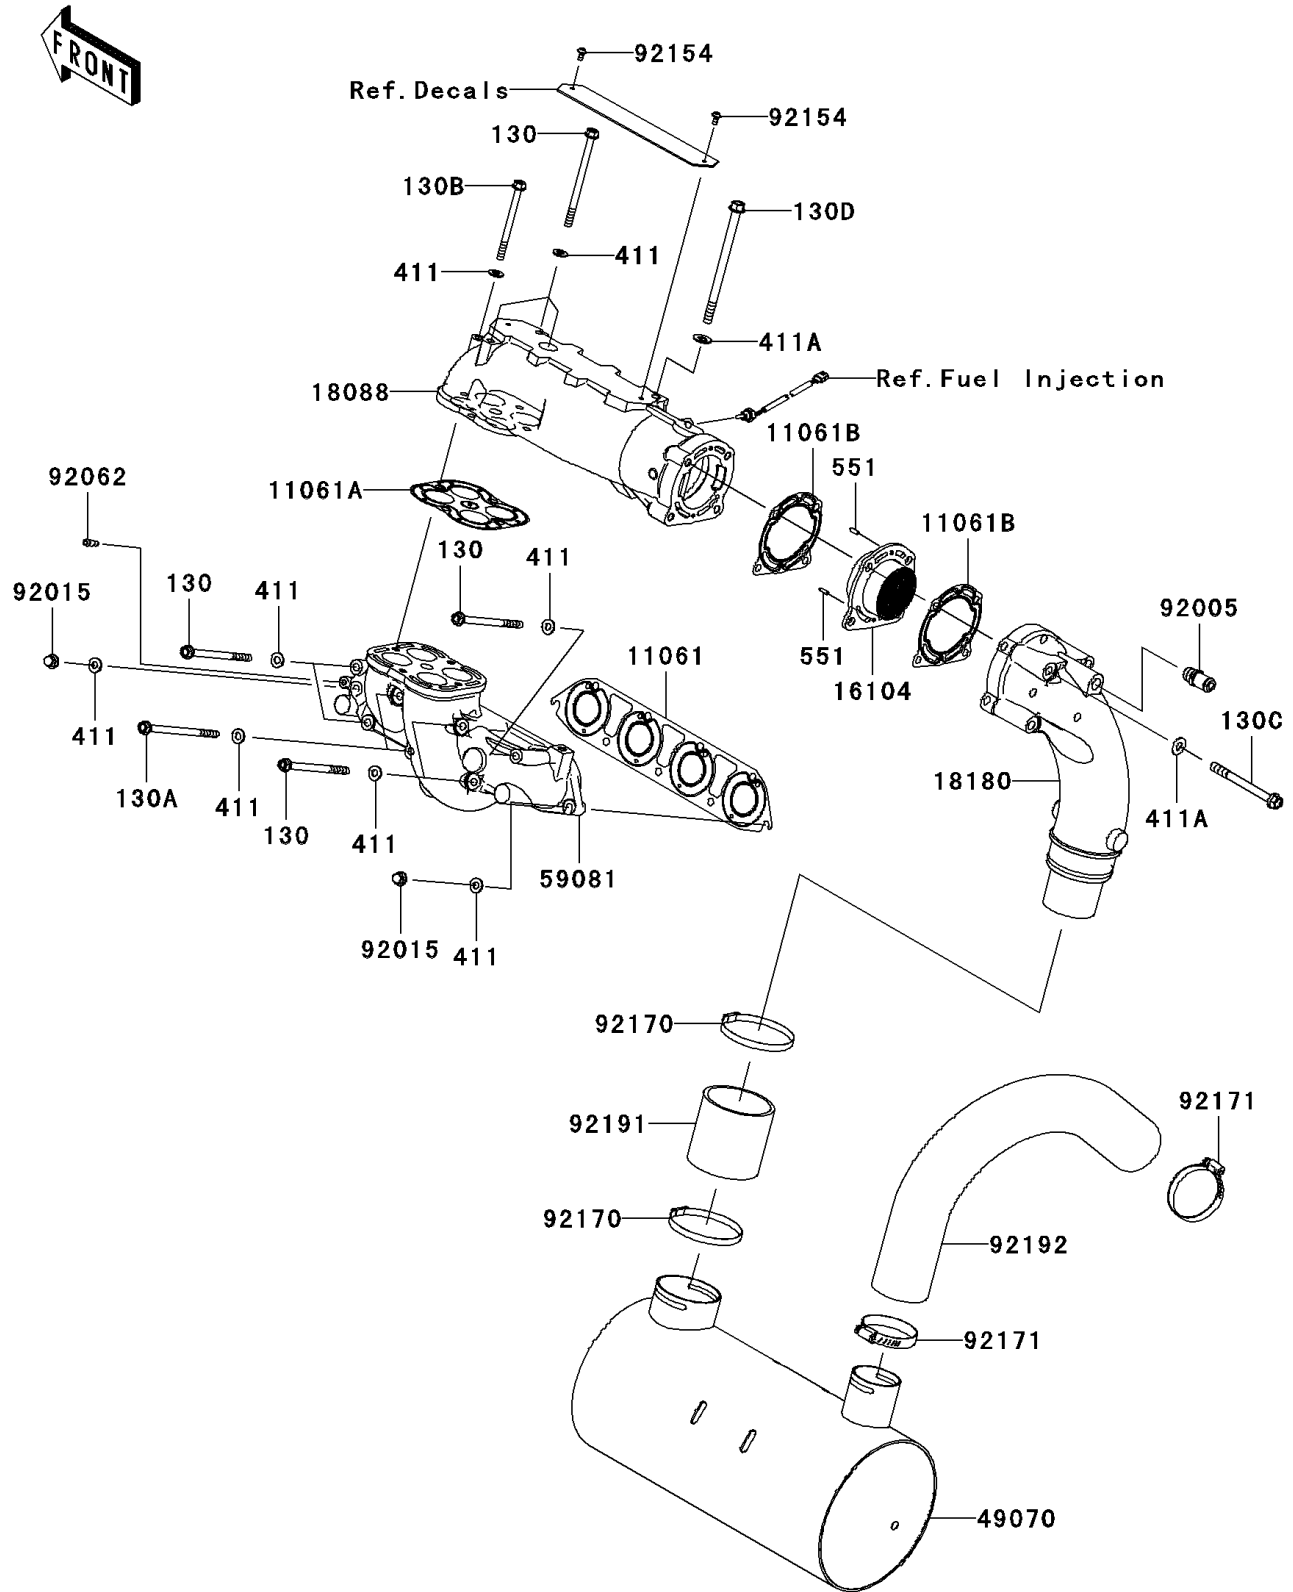

2011 Ultra 300X PARTS DIAGRAM

Muffler(s)

E1140

2011 Ultra 300X PARTS LIST

Muffler(s)

ITEM NAME	PART NUMBER	QUANTITY
BOLT-FLANGED,8X120 (Ref # 130)	130CD08120	1
BOLT-FLANGED,8X140 (Ref # 130A)	130CD08140	1
BOLT-FLANGED,8X95 (Ref # 130B)	130CD0895	1
BOLT-FLANGED,10X100 (Ref # 130C)	130CD10100	1
BOLT-FLANGED,10X150 (Ref # 130D)	130CD10150	1
WASHER-PLAIN,8MM (Ref # 411)	411S0800	1
WASHER-PLAIN,10MM (Ref # 411A)	411S1000	1
PIN-DOWEL (Ref # 551)	551R0412	1
GASKET,MANIFOLD EXHAUST (Ref # 11061)	11061-3742	1
GASKET,PIPE EXHAUST (Ref # 11061A)	11061-3762	1
GASKET,MUFFLER (Ref # 11061B)	11061-3768	1
FILTER-COMP,MUFFLER (Ref # 16104)	16104-0567	1
PIPE-EXHAUST (Ref # 18088)	18088-3730	1
BODY-MUFFLER (Ref # 18180)	18180-3751	1
MUFFLER-COMP (Ref # 49070)	49070-3757	1
MANIFOLD-EXHAUST (Ref # 59081)	59081-3744	1
FITTING (Ref # 92005)	92005-0728	1
NUT,CAP,8MM (Ref # 92015)	92015-1371	1
NOZZLE (Ref # 92062)	92062-0562	1
BOLT,SOCKET,5X10 (Ref # 92154)	92154-0211	1
CLAMP (Ref # 92170)	92170-3764	1
CLAMP (Ref # 92171)	92171-3715	1
TUBE,PIPE EX-MUFFLER (Ref # 92191)	92191-3986	1
TUBE,1ST-2ND (Ref # 92192)	92192-3761	1