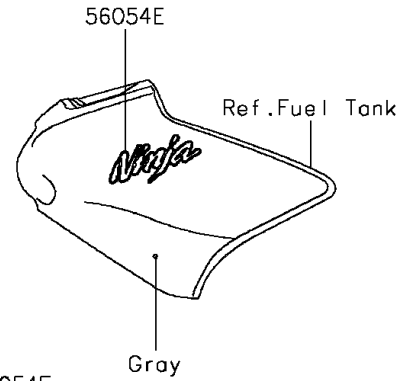

2016 NINJA® 650 ABS PARTS DIAGRAM

Decals(Gray)(FGF)

F2861K

2016 NINJA® 650 ABS PARTS LIST

Decals(Gray)(FGF)

ITEM NAME

PART NUMBER

QUANTITY
