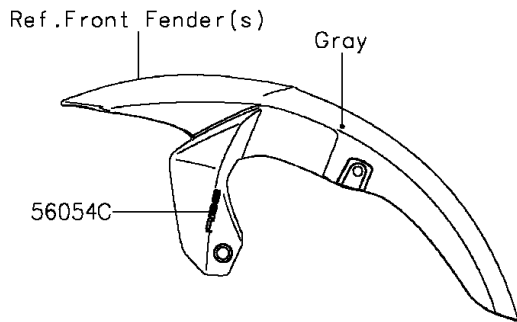

2016 NINJA® 650 ABS PARTS DIAGRAM

Decals(Gray)(FGF)

F2861K

2016 NINJA® 650 ABS PARTS LIST

Decals(Gray)(FGF)

ITEM NAME

PART NUMBER

QUANTITY
