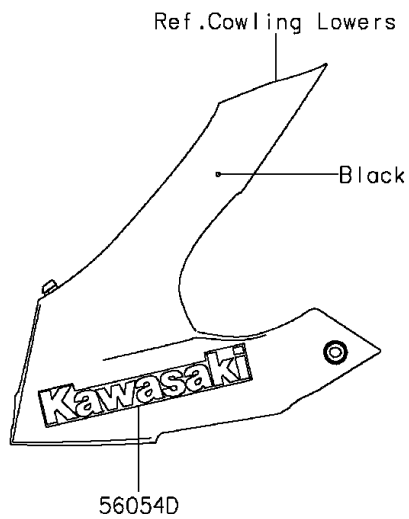

2016 NINJA® 650 ABS PARTS DIAGRAM

Decals(Gray)(FGF)

F2861K

2016 NINJA® 650 ABS PARTS LIST

Decals(Gray)(FGF)

ITEM NAME

PART NUMBER

QUANTITY
