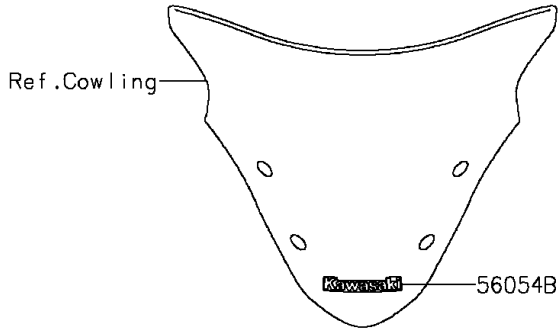

2016 NINJA® 650 ABS PARTS DIAGRAM

Decals(Gray)(FGF)

F2861K

2016 NINJA® 650 ABS PARTS LIST

Decals(Gray)(FGF)

ITEM NAME

PART NUMBER

QUANTITY
