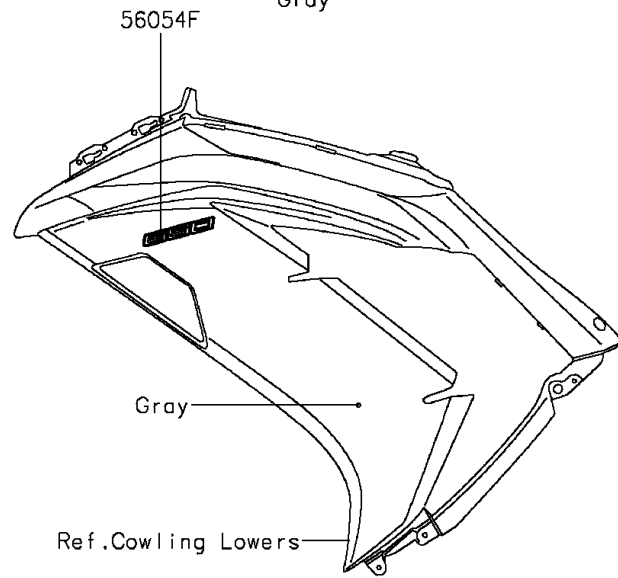

2016 NINJA® 650 ABS PARTS DIAGRAM

Decals(Gray)(FGF)

F2861K

2016 NINJA® 650 ABS PARTS LIST

Decals(Gray)(FGF)

ITEM NAME

PART NUMBER

QUANTITY
