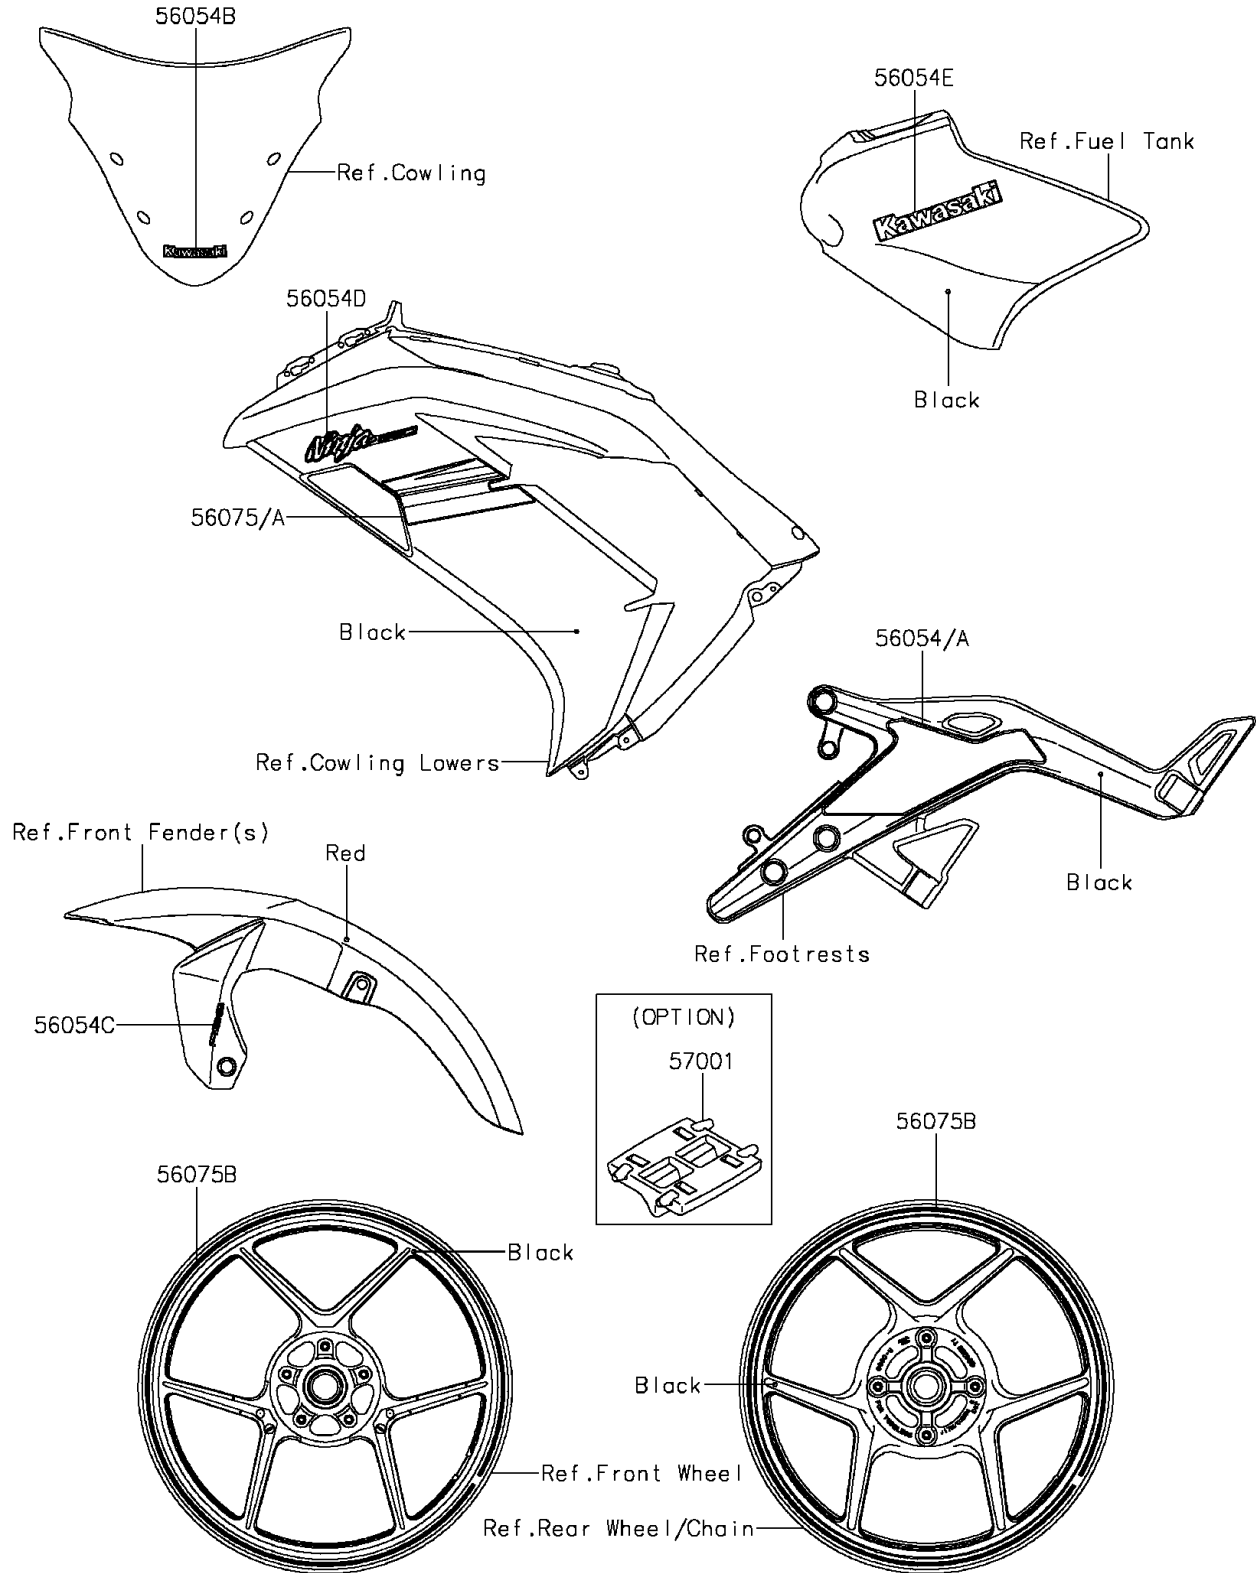

2016 NINJA® 650 ABS PARTS DIAGRAM

Decals(Red)(FGF)

F2861J

2016 NINJA® 650 ABS PARTS LIST

Decals(Red)(FGF)

ITEM NAME	PART NUMBER	QUANTITY
-----------	-------------	----------