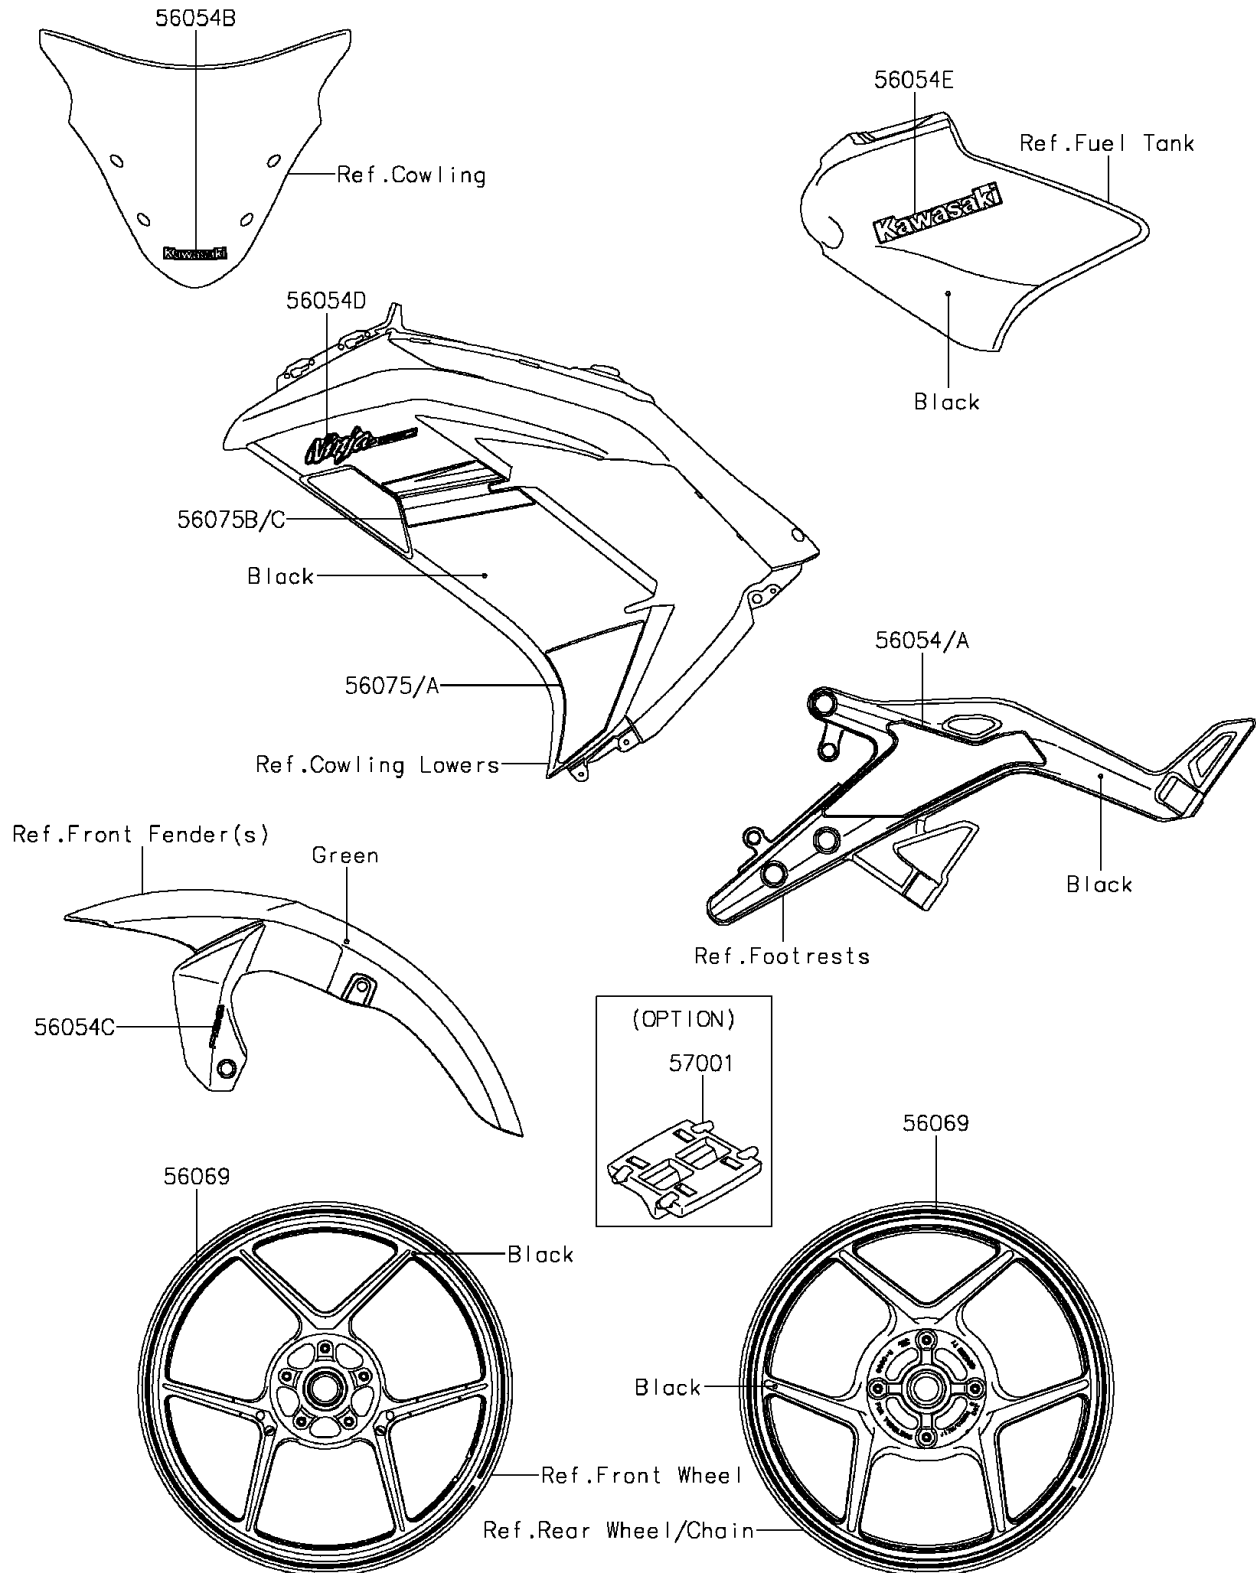

2016 NINJA® 650 ABS PARTS DIAGRAM

Decals(Green)(FGF)

F2861H

2016 NINJA® 650 ABS PARTS LIST

Decals(Green)(FGF)

ITEM NAME	PART NUMBER	QUANTITY
-----------	-------------	----------