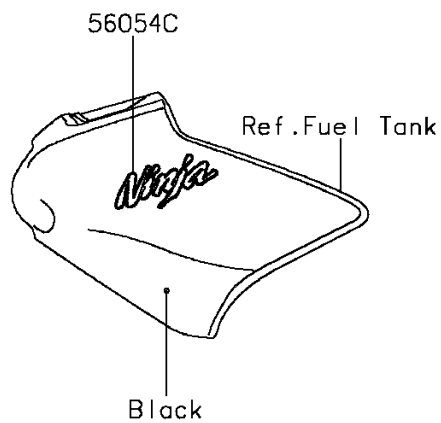

## 2013 NINJA® 650 ABS PARTS DIAGRAM

Decals(White)(FDS)

F2861C

## 2013 NINJA® 650 ABS PARTS LIST

Decals(White)(FDS)

ITEM NAME	PART NUMBER	QUANTITY
MARK,FR FENDER,ABS (Ref # 56052)	56052-0784	1
MARK,LWR COWLING,KAWASAKI (Ref # 56054)	56054-1067	1
MARK,STEP STAY,LH (Ref # 56054A)	56054-1068	1
MARK,STEP STAY,RH (Ref # 56054B)	56054-1069	1
MARK,TANK COVER,NINJA (Ref # 56054C)	56054-1070	1
MARK,SIDE COWLING,650 (Ref # 56054D)	56054-1071	1