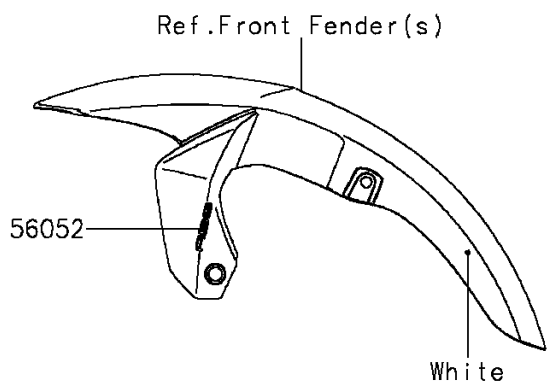

## 2013 NINJA® 650 ABS PARTS DIAGRAM

Decals(White)(FDS)

F2861C

## 2013 NINJA® 650 ABS PARTS LIST

Decals(White)(FDS)

ITEM NAME	PART NUMBER	QUANTITY
MARK,FR FENDER,ABS (Ref # 56052)	56052-0784	1
MARK,LWR COWLING,KAWASAKI (Ref # 56054)	56054-1067	1
MARK,STEP STAY,LH (Ref # 56054A)	56054-1068	1
MARK,STEP STAY,RH (Ref # 56054B)	56054-1069	1
MARK,TANK COVER,NINJA (Ref # 56054C)	56054-1070	1
MARK,SIDE COWLING,650 (Ref # 56054D)	56054-1071	1