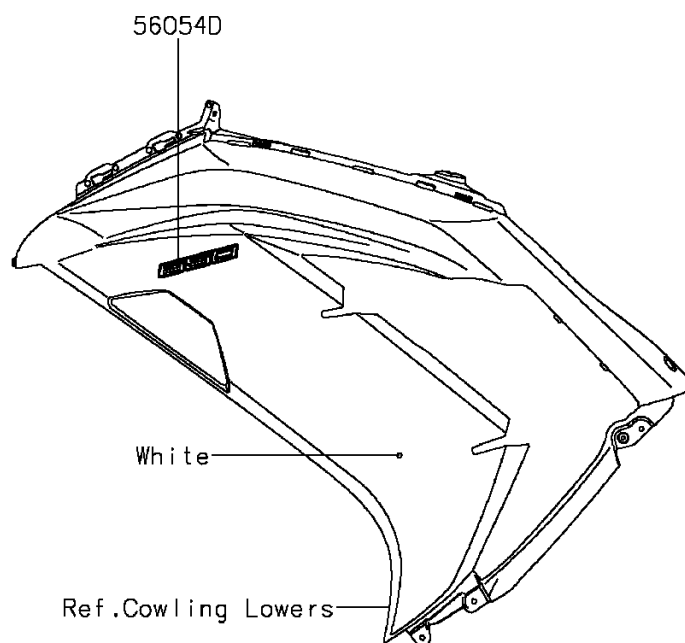

## 2013 NINJA® 650 ABS PARTS DIAGRAM

Decals(White)(FDS)

F2861C

## 2013 NINJA® 650 ABS PARTS LIST

Decals(White)(FDS)

ITEM NAME	PART NUMBER	QUANTITY
MARK,FR FENDER,ABS (Ref # 56052)	56052-0784	1
MARK,LWR COWLING,KAWASAKI (Ref # 56054)	56054-1067	1
MARK,STEP STAY,LH (Ref # 56054A)	56054-1068	1
MARK,STEP STAY,RH (Ref # 56054B)	56054-1069	1
MARK,TANK COVER,NINJA (Ref # 56054C)	56054-1070	1
MARK,SIDE COWLING,650 (Ref # 56054D)	56054-1071	1