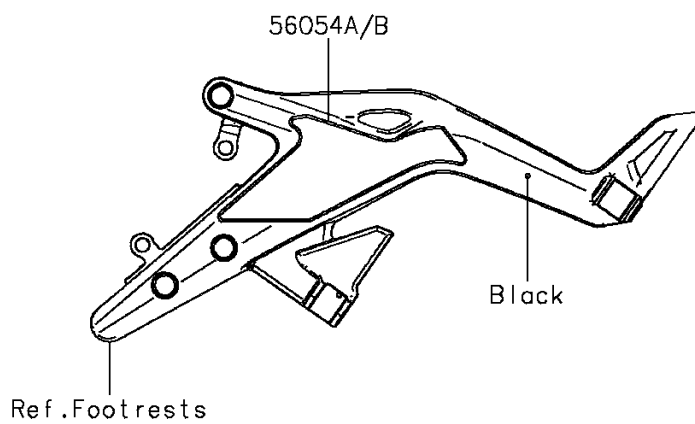

## 2013 NINJA® 650 ABS PARTS DIAGRAM

Decals(White)(FDS)

F2861C

## 2013 NINJA® 650 ABS PARTS LIST

Decals(White)(FDS)

ITEM NAME	PART NUMBER	QUANTITY
MARK,FR FENDER,ABS (Ref # 56052)	56052-0784	1
MARK,LWR COWLING,KAWASAKI (Ref # 56054)	56054-1067	1
MARK,STEP STAY,LH (Ref # 56054A)	56054-1068	1
MARK,STEP STAY,RH (Ref # 56054B)	56054-1069	1
MARK,TANK COVER,NINJA (Ref # 56054C)	56054-1070	1
MARK,SIDE COWLING,650 (Ref # 56054D)	56054-1071	1