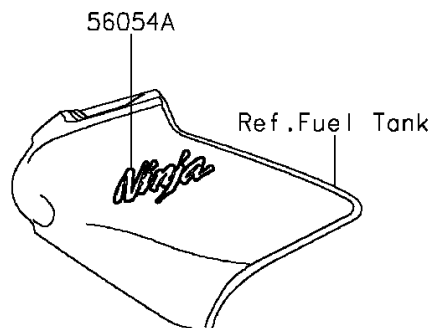

## 2013 NINJA® 650 ABS PARTS DIAGRAM

Decals(Black)(FDS)

F2861B

## 2013 NINJA® 650 ABS PARTS LIST

Decals(Black)(FDS)

ITEM NAME	PART NUMBER	QUANTITY
MARK,FR FENDER,ABS (Ref # 56054)	56054-1064	1
MARK,TANK COVER,NINJA (Ref # 56054A)	56054-1065	1
MARK,SIDE COWLING,650 (Ref # 56054B)	56054-1066	1
MARK,LWR COWLING,KAWASAKI (Ref # 56054C)	56054-1067	1
MARK,STEP STAY,LH (Ref # 56054D)	56054-1068	1
MARK,STEP STAY,RH (Ref # 56054E)	56054-1069	1