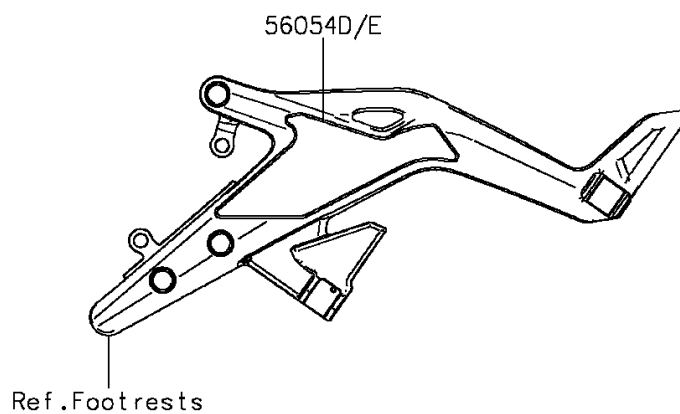

## 2013 NINJA® 650 ABS PARTS DIAGRAM

Decals(Black)(FDS)

F2861B

## 2013 NINJA® 650 ABS PARTS LIST

Decals(Black)(FDS)

ITEM NAME	PART NUMBER	QUANTITY
MARK,FR FENDER,ABS (Ref # 56054)	56054-1064	1
MARK,TANK COVER,NINJA (Ref # 56054A)	56054-1065	1
MARK,SIDE COWLING,650 (Ref # 56054B)	56054-1066	1
MARK,LWR COWLING,KAWASAKI (Ref # 56054C)	56054-1067	1
MARK,STEP STAY,LH (Ref # 56054D)	56054-1068	1
MARK,STEP STAY,RH (Ref # 56054E)	56054-1069	1