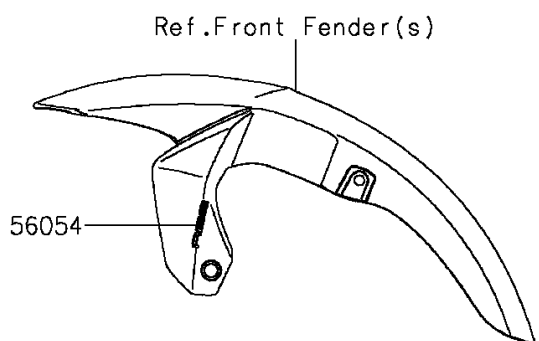

## 2013 NINJA® 650 ABS PARTS DIAGRAM

Decals(Black)(FDS)

F2861B

## 2013 NINJA® 650 ABS PARTS LIST

Decals(Black)(FDS)

ITEM NAME	PART NUMBER	QUANTITY
MARK,FR FENDER,ABS (Ref # 56054)	56054-1064	1
MARK,TANK COVER,NINJA (Ref # 56054A)	56054-1065	1
MARK,SIDE COWLING,650 (Ref # 56054B)	56054-1066	1
MARK,LWR COWLING,KAWASAKI (Ref # 56054C)	56054-1067	1
MARK,STEP STAY,LH (Ref # 56054D)	56054-1068	1
MARK,STEP STAY,RH (Ref # 56054E)	56054-1069	1