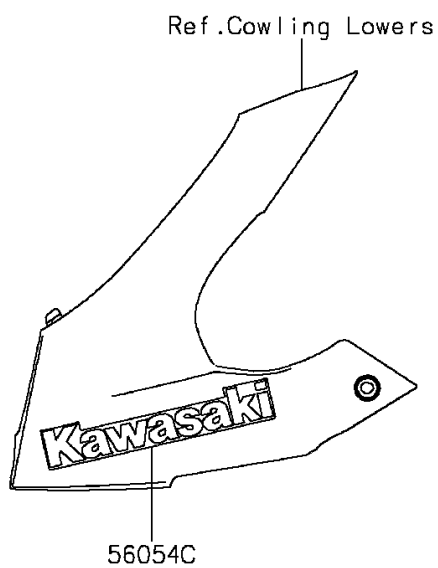

## 2013 NINJA® 650 ABS PARTS DIAGRAM

Decals(Black)(FDS)

F2861B

## 2013 NINJA® 650 ABS PARTS LIST

Decals(Black)(FDS)

ITEM NAME	PART NUMBER	QUANTITY
MARK,FR FENDER,ABS (Ref # 56054)	56054-1064	1
MARK,TANK COVER,NINJA (Ref # 56054A)	56054-1065	1
MARK,SIDE COWLING,650 (Ref # 56054B)	56054-1066	1
MARK,LWR COWLING,KAWASAKI (Ref # 56054C)	56054-1067	1
MARK,STEP STAY,LH (Ref # 56054D)	56054-1068	1
MARK,STEP STAY,RH (Ref # 56054E)	56054-1069	1