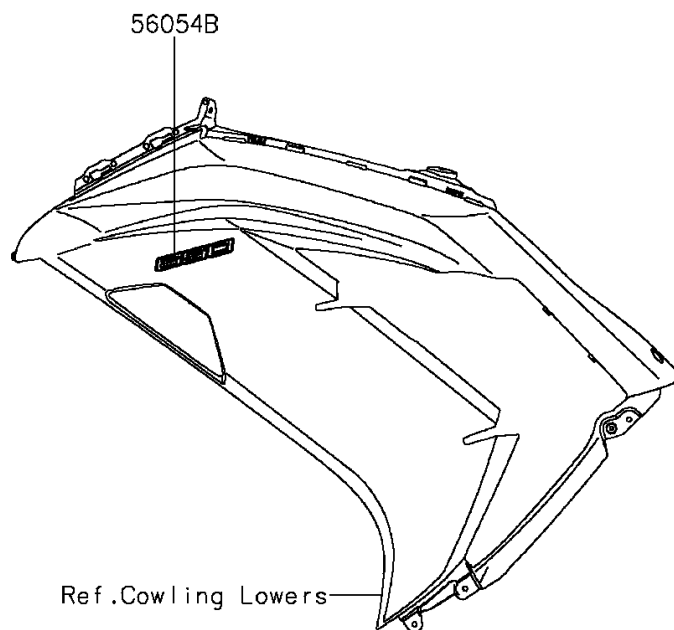

## 2013 NINJA® 650 ABS PARTS DIAGRAM

Decals(Black)(FDS)

F2861B

## 2013 NINJA® 650 ABS PARTS LIST

Decals(Black)(FDS)

ITEM NAME	PART NUMBER	QUANTITY
MARK,FR FENDER,ABS (Ref # 56054)	56054-1064	1
MARK,TANK COVER,NINJA (Ref # 56054A)	56054-1065	1
MARK,SIDE COWLING,650 (Ref # 56054B)	56054-1066	1
MARK,LWR COWLING,KAWASAKI (Ref # 56054C)	56054-1067	1
MARK,STEP STAY,LH (Ref # 56054D)	56054-1068	1
MARK,STEP STAY,RH (Ref # 56054E)	56054-1069	1