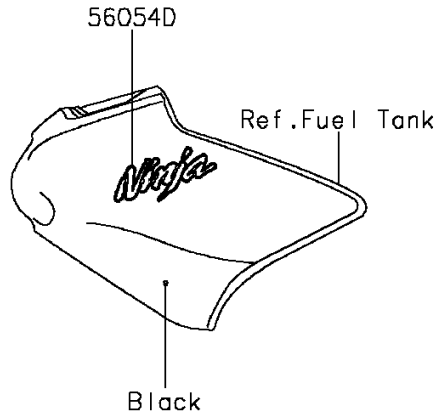

## 2013 NINJA® 650 ABS PARTS DIAGRAM

Decals(Blue)(FDS)(CA,US)

F2861A

## 2013 NINJA® 650 ABS PARTS LIST

Decals(Blue)(FDS)(CA,US)

ITEM NAME	PART NUMBER	QUANTITY
MARK,FR FENDER,ABS (Ref # 56054)	56054-1064	1
MARK,LWR COWLING,KAWASAKI (Ref # 56054A)	56054-1067	1
MARK,STEP STAY,LH (Ref # 56054B)	56054-1068	1
MARK,STEP STAY,RH (Ref # 56054C)	56054-1069	1
MARK,TANK COVER,NINJA (Ref # 56054D)	56054-1070	1
MARK,SIDE COWLING,650 (Ref # 56054E)	56054-1072	1