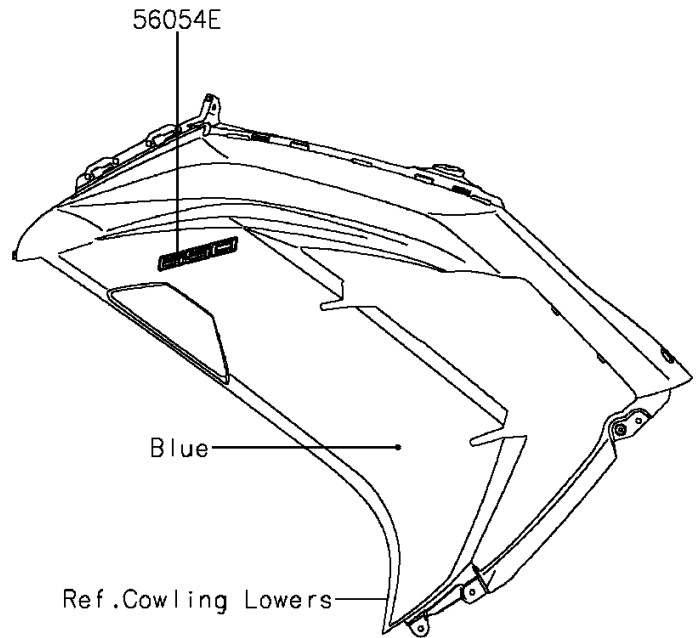

## 2013 NINJA® 650 ABS PARTS DIAGRAM

Decals(Blue)(FDS)(CA,US)

F2861A

## 2013 NINJA® 650 ABS PARTS LIST

Decals(Blue)(FDS)(CA,US)

ITEM NAME	PART NUMBER	QUANTITY
MARK,FR FENDER,ABS (Ref # 56054)	56054-1064	1
MARK,LWR COWLING,KAWASAKI (Ref # 56054A)	56054-1067	1
MARK,STEP STAY,LH (Ref # 56054B)	56054-1068	1
MARK,STEP STAY,RH (Ref # 56054C)	56054-1069	1
MARK,TANK COVER,NINJA (Ref # 56054D)	56054-1070	1
MARK,SIDE COWLING,650 (Ref # 56054E)	56054-1072	1