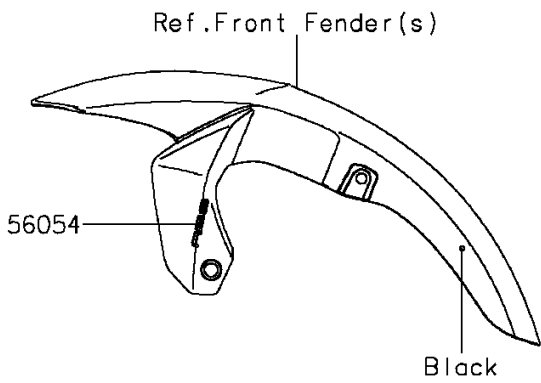

## 2013 NINJA® 650 ABS PARTS DIAGRAM

Decals(Blue)(FDS)(CA,US)

F2861A

## 2013 NINJA® 650 ABS PARTS LIST

Decals(Blue)(FDS)(CA,US)

ITEM NAME	PART NUMBER	QUANTITY
MARK,FR FENDER,ABS (Ref # 56054)	56054-1064	1
MARK,LWR COWLING,KAWASAKI (Ref # 56054A)	56054-1067	1
MARK,STEP STAY,LH (Ref # 56054B)	56054-1068	1
MARK,STEP STAY,RH (Ref # 56054C)	56054-1069	1
MARK,TANK COVER,NINJA (Ref # 56054D)	56054-1070	1
MARK,SIDE COWLING,650 (Ref # 56054E)	56054-1072	1