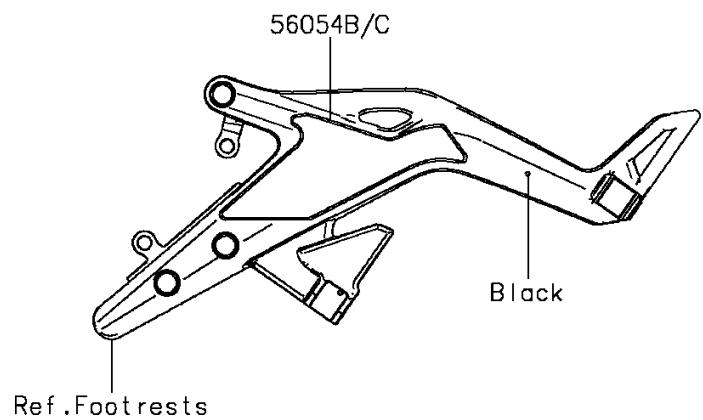

## 2013 NINJA® 650 ABS PARTS DIAGRAM

Decals(Blue)(FDS)(CA,US)

F2861A

## 2013 NINJA® 650 ABS PARTS LIST

Decals(Blue)(FDS)(CA,US)

ITEM NAME	PART NUMBER	QUANTITY
MARK,FR FENDER,ABS (Ref # 56054)	56054-1064	1
MARK,LWR COWLING,KAWASAKI (Ref # 56054A)	56054-1067	1
MARK,STEP STAY,LH (Ref # 56054B)	56054-1068	1
MARK,STEP STAY,RH (Ref # 56054C)	56054-1069	1
MARK,TANK COVER,NINJA (Ref # 56054D)	56054-1070	1
MARK,SIDE COWLING,650 (Ref # 56054E)	56054-1072	1