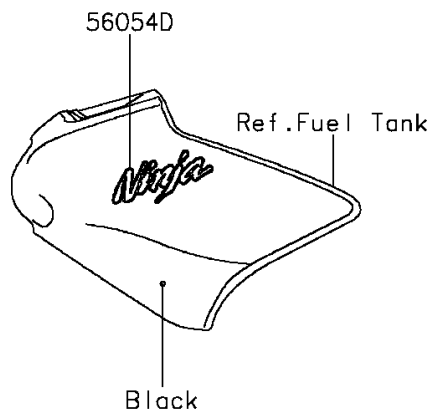

2013 NINJA® 650 ABS PARTS DIAGRAM

Decals(Green)(FDS)(CN)

F2861

2013 NINJA® 650 ABS PARTS LIST

Decals(Green)(FDS)(CN)

ITEM NAME	PART NUMBER	QUANTITY
MARK,FR FENDER,ABS (Ref # 56054)	56054-1064	1
MARK,LWR COWLING,KAWASAKI (Ref # 56054A)	56054-1067	1
MARK,STEP STAY,LH (Ref # 56054B)	56054-1068	1
MARK,STEP STAY,RH (Ref # 56054C)	56054-1069	1
MARK,TANK COVER,NINJA (Ref # 56054D)	56054-1070	1
MARK,SIDE COWLING,650 (Ref # 56054E)	56054-1092	1