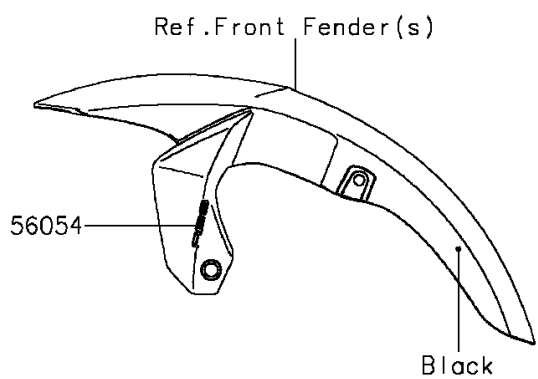

2013 NINJA® 650 ABS PARTS DIAGRAM

Decals(Green)(FDS)(CN)

F2861

2013 NINJA® 650 ABS PARTS LIST

Decals(Green)(FDS)(CN)

ITEM NAME	PART NUMBER	QUANTITY
MARK,FR FENDER,ABS (Ref # 56054)	56054-1064	1
MARK,LWR COWLING,KAWASAKI (Ref # 56054A)	56054-1067	1
MARK,STEP STAY,LH (Ref # 56054B)	56054-1068	1
MARK,STEP STAY,RH (Ref # 56054C)	56054-1069	1
MARK,TANK COVER,NINJA (Ref # 56054D)	56054-1070	1
MARK,SIDE COWLING,650 (Ref # 56054E)	56054-1092	1