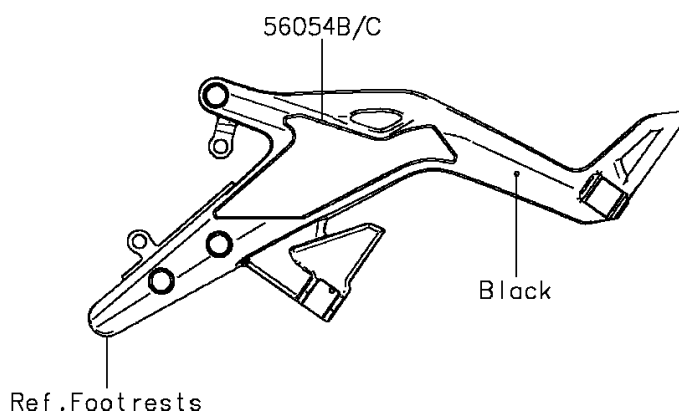

2013 NINJA® 650 ABS PARTS DIAGRAM

Decals(Green)(FDS)(CN)

F2861

2013 NINJA® 650 ABS PARTS LIST

Decals(Green)(FDS)(CN)

ITEM NAME	PART NUMBER	QUANTITY
MARK,FR FENDER,ABS (Ref # 56054)	56054-1064	1
MARK,LWR COWLING,KAWASAKI (Ref # 56054A)	56054-1067	1
MARK,STEP STAY,LH (Ref # 56054B)	56054-1068	1
MARK,STEP STAY,RH (Ref # 56054C)	56054-1069	1
MARK,TANK COVER,NINJA (Ref # 56054D)	56054-1070	1
MARK,SIDE COWLING,650 (Ref # 56054E)	56054-1092	1