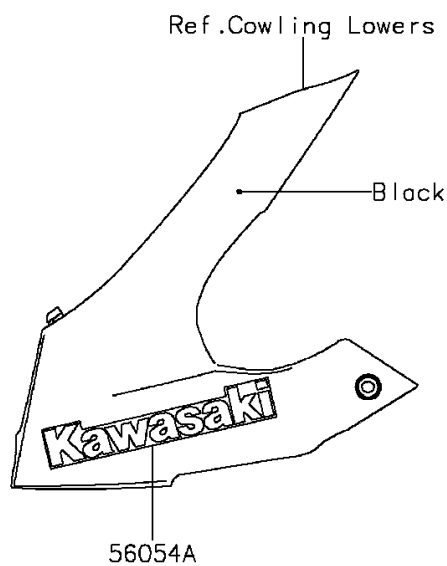

2013 NINJA® 650 ABS PARTS DIAGRAM

Decals(Green)(FDS)(CN)

F2861

2013 NINJA® 650 ABS PARTS LIST

Decals(Green)(FDS)(CN)

ITEM NAME	PART NUMBER	QUANTITY
MARK,FR FENDER,ABS (Ref # 56054)	56054-1064	1
MARK,LWR COWLING,KAWASAKI (Ref # 56054A)	56054-1067	1
MARK,STEP STAY,LH (Ref # 56054B)	56054-1068	1
MARK,STEP STAY,RH (Ref # 56054C)	56054-1069	1
MARK,TANK COVER,NINJA (Ref # 56054D)	56054-1070	1
MARK,SIDE COWLING,650 (Ref # 56054E)	56054-1092	1