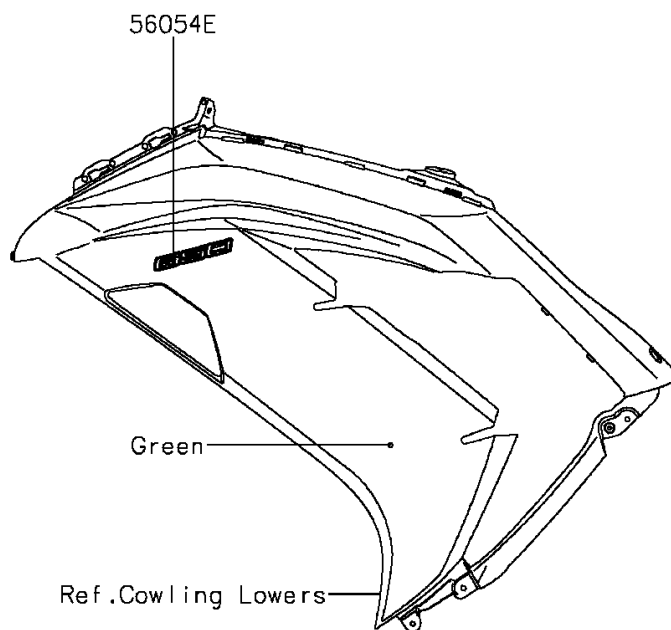

2013 NINJA® 650 ABS PARTS DIAGRAM

Decals(Green)(FDS)(CN)

F2861

2013 NINJA® 650 ABS PARTS LIST

Decals(Green)(FDS)(CN)

ITEM NAME	PART NUMBER	QUANTITY
MARK,FR FENDER,ABS (Ref # 56054)	56054-1064	1
MARK,LWR COWLING,KAWASAKI (Ref # 56054A)	56054-1067	1
MARK,STEP STAY,LH (Ref # 56054B)	56054-1068	1
MARK,STEP STAY,RH (Ref # 56054C)	56054-1069	1
MARK,TANK COVER,NINJA (Ref # 56054D)	56054-1070	1
MARK,SIDE COWLING,650 (Ref # 56054E)	56054-1092	1