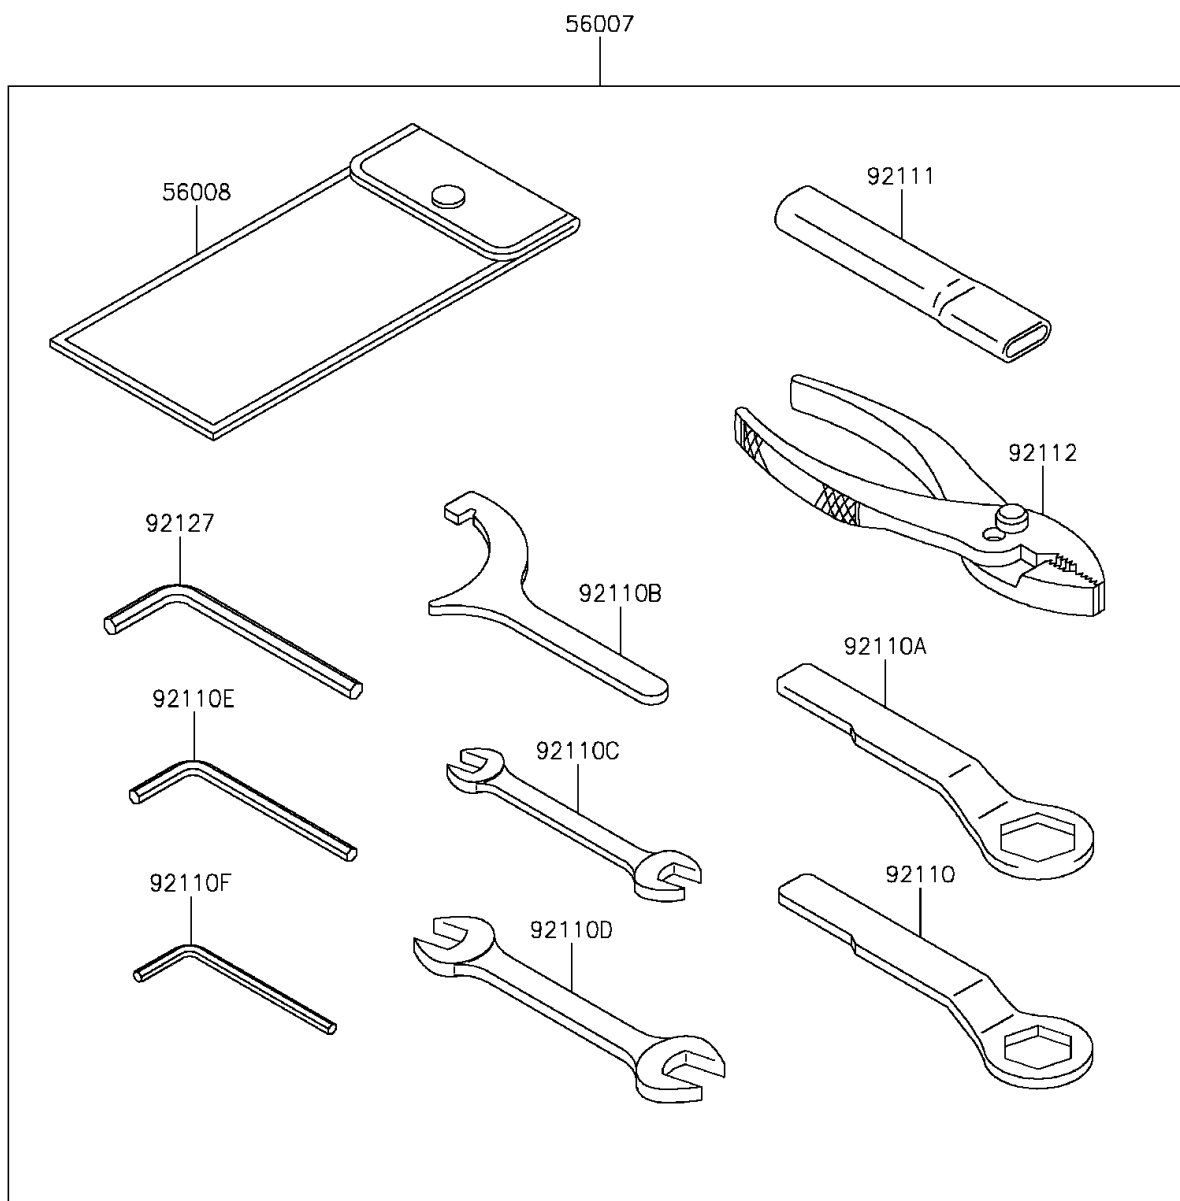

## 2013 NINJA® 650 ABS PARTS DIAGRAM

Owner's Tools

F2810

## 2013 NINJA® 650 ABS PARTS LIST

Owner's Tools

ITEM NAME	PART NUMBER	QUANTITY
TOOL-KIT (Ref # 56007)	56007-0100	1
BAG,TOOL (Ref # 56008)	56008-0036	1
GASKET-LIQUID,TB1211,WHITE (Ref # 56019)	56019-120	1
GASKET-LIQUID,TB1211F,CLEAR (Ref # 92104)	92104-0004	1
GASKET-LIQUID,TB1216B,BLACK (Ref # 92104A)	92104-1064	1
GASKET-LIQUID,TB1207B,BLACK (Ref # 92104B)	92104-2068	1
TOOL-WRENCH,BOX END,22MM (Ref # 92110)	92110-0064	1
TOOL-WRENCH,BOX END,27MM (Ref # 92110A)	92110-0065	1
TOOL-WRENCH,HOOK SPANNER,R37.5 (Ref # 92110B)	92110-0558	1
TOOL-WRENCH,OPEN END,10X12 (Ref # 92110C)	92110-0564	1
TOOL-WRENCH,OPEN END,12X14 (Ref # 92110D)	92110-0565	1
TOOL-WRENCH,ALLEN,5MM (Ref # 92110E)	92110-0566	1
TOOL-WRENCH,ALLEN,4MM (Ref # 92110F)	92110-0567	1
TOOL-BAR,WRENCH (Ref # 92111)	92111-0008	1
TOOL-PLIERS (Ref # 92112)	92112-0007	1
TOOL-WRENCH,ALLEN,6MM (Ref # 92127)	92127-003	1