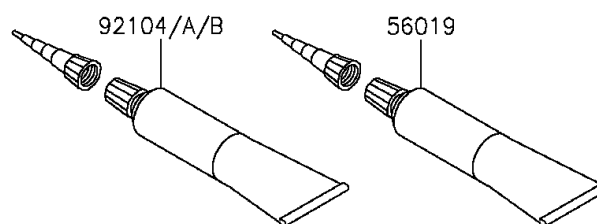

## 2013 NINJA® 650 ABS PARTS DIAGRAM

Owner's Tools

F2810

## 2013 NINJA® 650 ABS PARTS LIST

Owner's Tools

ITEM NAME	PART NUMBER	QUANTITY
TOOL-KIT (Ref # 56007)	56007-0100	1
BAG,TOOL (Ref # 56008)	56008-0036	1
GASKET-LIQUID,TB1211,WHITE (Ref # 56019)	56019-120	1
GASKET-LIQUID,TB1211F,CLEAR (Ref # 92104)	92104-0004	1
GASKET-LIQUID,TB1216B,BLACK (Ref # 92104A)	92104-1064	1
GASKET-LIQUID,TB1207B,BLACK (Ref # 92104B)	92104-2068	1
TOOL-WRENCH,BOX END,22MM (Ref # 92110)	92110-0064	1
TOOL-WRENCH,BOX END,27MM (Ref # 92110A)	92110-0065	1
TOOL-WRENCH,HOOK SPANNER,R37.5 (Ref # 92110B)	92110-0558	1
TOOL-WRENCH,OPEN END,10X12 (Ref # 92110C)	92110-0564	1
TOOL-WRENCH,OPEN END,12X14 (Ref # 92110D)	92110-0565	1
TOOL-WRENCH,ALLEN,5MM (Ref # 92110E)	92110-0566	1
TOOL-WRENCH,ALLEN,4MM (Ref # 92110F)	92110-0567	1
TOOL-BAR,WRENCH (Ref # 92111)	92111-0008	1
TOOL-PLIERS (Ref # 92112)	92112-0007	1
TOOL-WRENCH,ALLEN,6MM (Ref # 92127)	92127-003	1