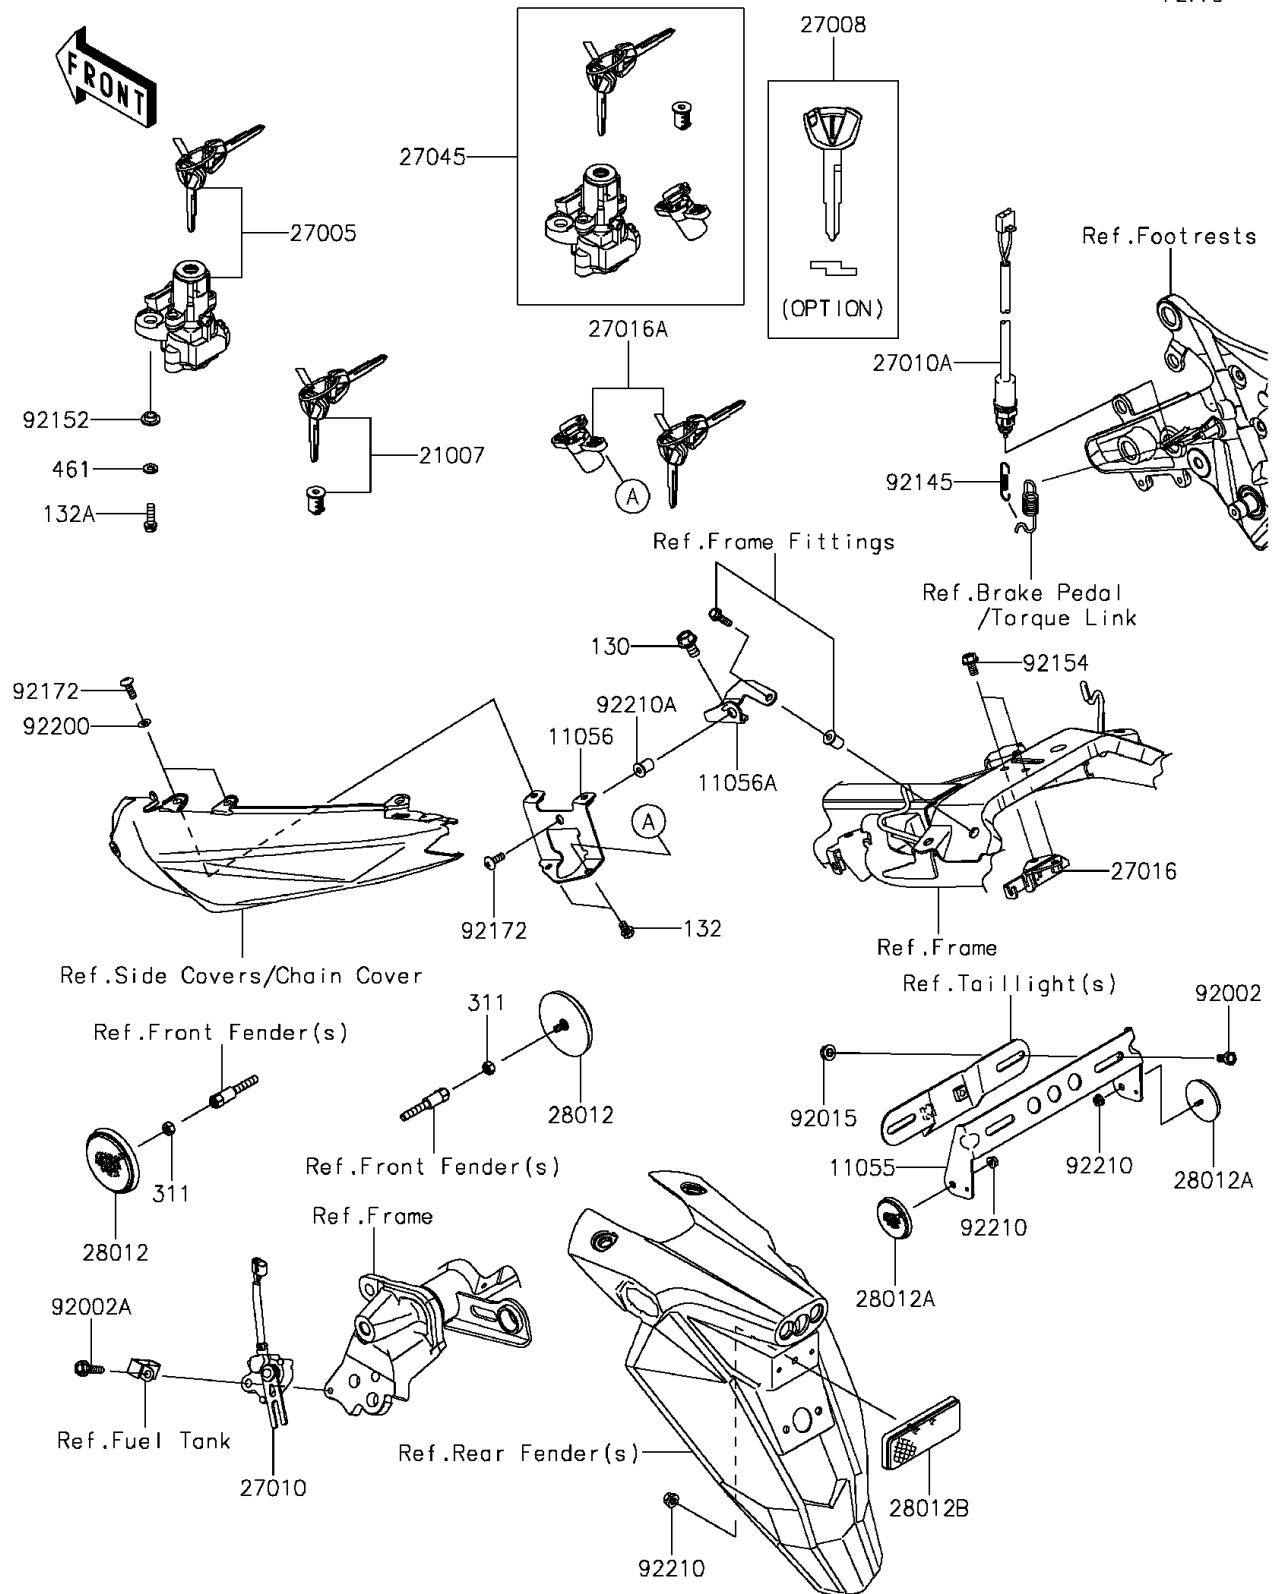

2016 NINJA® 650 ABS PARTS DIAGRAM

Ignition Switch/Locks/Reflectors

F2770

2016 NINJA® 650 ABS PARTS LIST

Ignition Switch/Locks/Reflectors

ITEM NAME	PART NUMBER	QUANTITY
-----------	-------------	----------