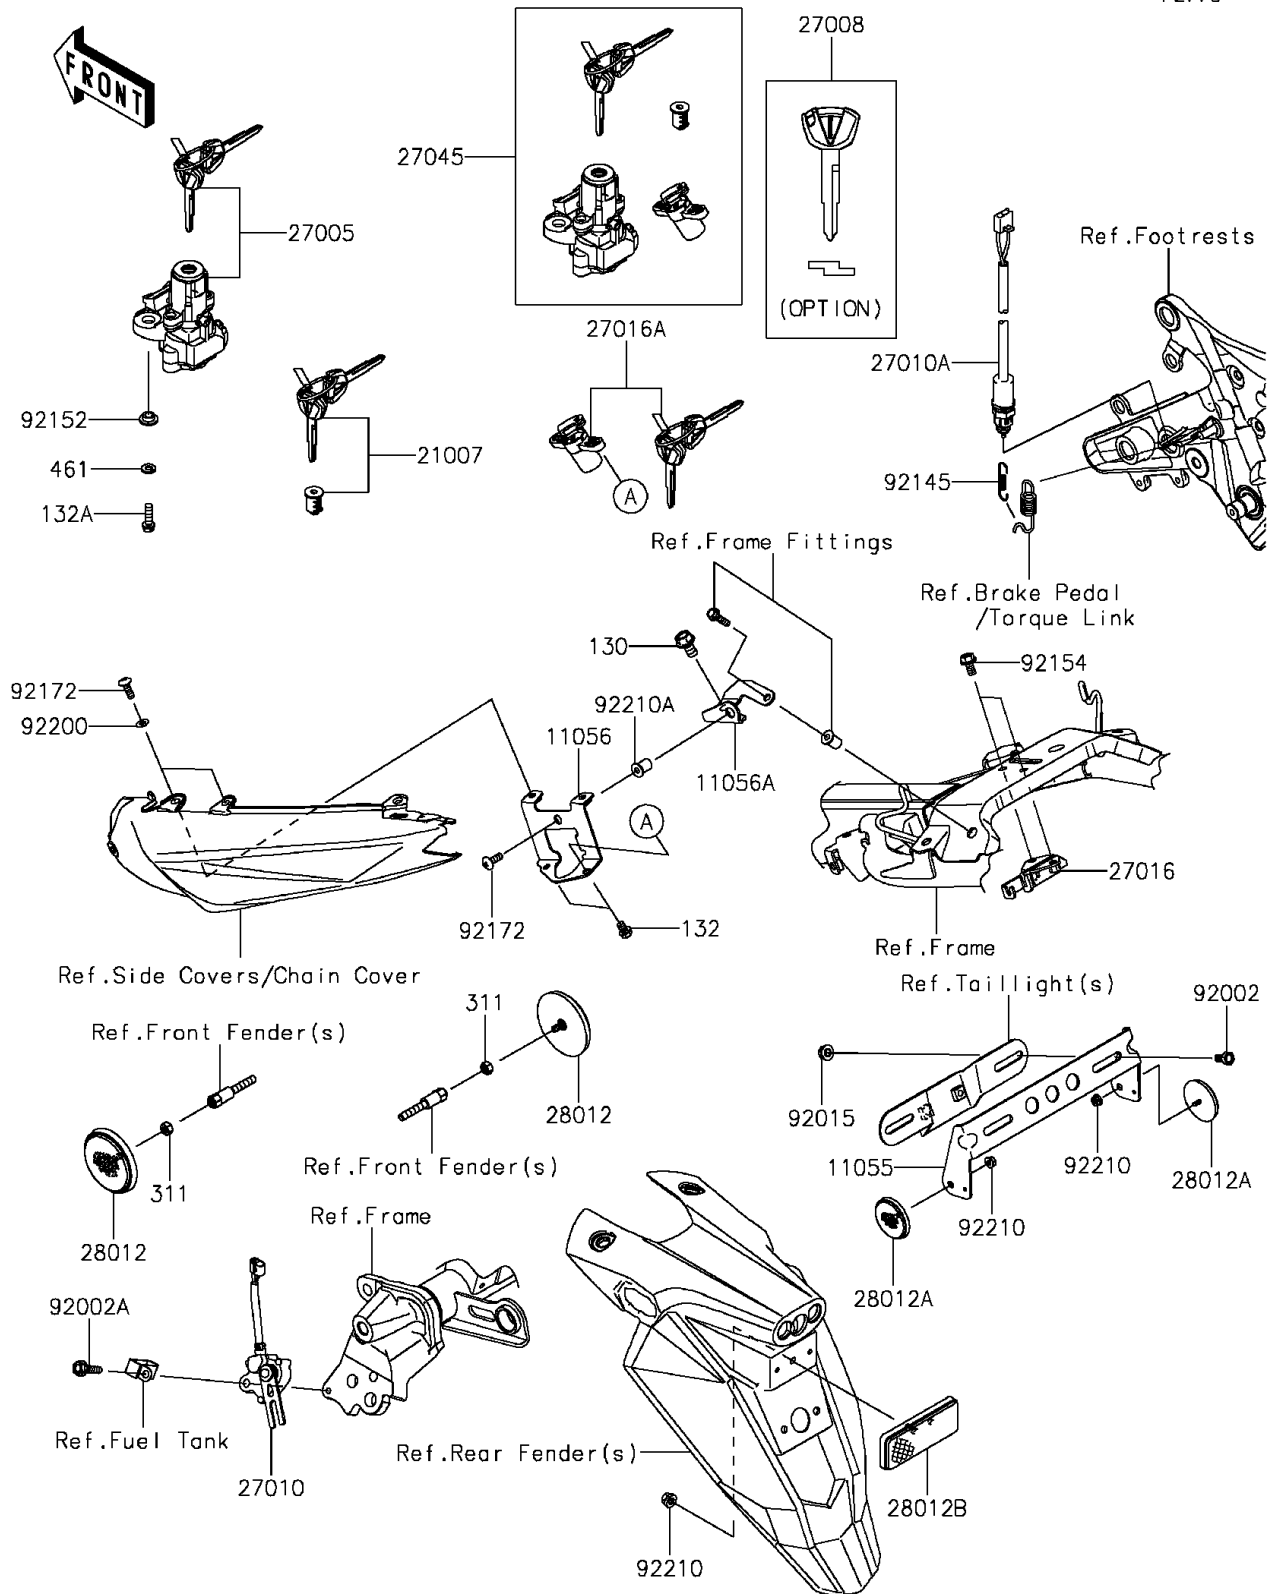

2013 NINJA® 650 ABS PARTS DIAGRAM

Ignition Switch/Locks/Reflectors

F2770

2013 NINJA® 650 ABS PARTS LIST

Ignition Switch/Locks/Reflectors

| ITEM NAME | PART NUMBER | QUANTITY |
|---|-------------|----------|
| BOLT-FLANGED,8X14 (Ref # 130) | 130BA0814 | 1 |
| BOLT-FLANGED-SMALL,6X8 (Ref # 132) | 132BA0608 | 1 |
| BOLT-FLANGED-SMALL,6X20 (Ref # 132A) | 132BA0620 | 1 |
| NUT-HEX,5MM (Ref # 311) | 311AB0500 | 1 |
| WASHER-SPRING,6MM (Ref # 461) | 461DA0600 | 1 |
| BRACKET,REFLECTOR (Ref # 11055) | 11055-1092 | 1 |
| BRACKET (Ref # 11056) | 11056-1923 | 1 |
| BRACKET (Ref # 11056A) | 11056-1924 | 1 |
| ROTOR,LOCK,TANK CAP (Ref # 21007) | 21007-5068 | 1 |
| SWITCH-ASSY-IGNITION (Ref # 27005) | 27005-0552 | 1 |
| KEY-LOCK,BLANK (Ref # 27008) | 27008-0069 | 1 |
| SWITCH,SIDE STAND (Ref # 27010) | 27010-0722 | 1 |
| SWITCH,REAR BRAKE (Ref # 27010A) | 27010-0723 | 1 |
| LOCK-ASSY,SEAT STRIKER (Ref # 27016) | 27016-0008 | 1 |
| LOCK-ASSY,SEAT (Ref # 27016A) | 27016-5372 | 1 |
| SWITCH-ASSY (Ref # 27045) | 27045-5452 | 1 |
| REFLECTOR-REFLEX,FR,SIDE (Ref # 28012) | 28012-0001 | 1 |
| REFLECTOR-REFLEX (Ref # 28012A) | 28012-0002 | 1 |
| REFLECTOR-REFLEX (Ref # 28012B) | 28012-1077 | 1 |
| BOLT,6X12 (Ref # 92002) | 92002-1132 | 1 |
| BOLT,FLANGED,6X25 (Ref # 92002A) | 92002-1582 | 1 |
| NUT,FLANGED,6MM (Ref # 92015) | 92015-1367 | 1 |
| SPRING,REAR BRAKE SWITCH (Ref # 92145) | 92145-0724 | 1 |
| COLLAR,6.15X10.15X6 (Ref # 92152) | 92152-1535 | 1 |
| BOLT,FLANGED,6X12 (Ref # 92154) | 92154-1050 | 1 |
| SCREW,5X16 (Ref # 92172) | 92172-0322 | 1 |
| WASHER,NYLON,5.3X11.5X0.5 (Ref # 92200) | 92200-1480 | 1 |
| NUT,FLANGED,5MM (Ref # 92210) | 92210-0007 | 1 |
| NUT,WELL,5MM (Ref # 92210A) | 92210-0498 | 1 |