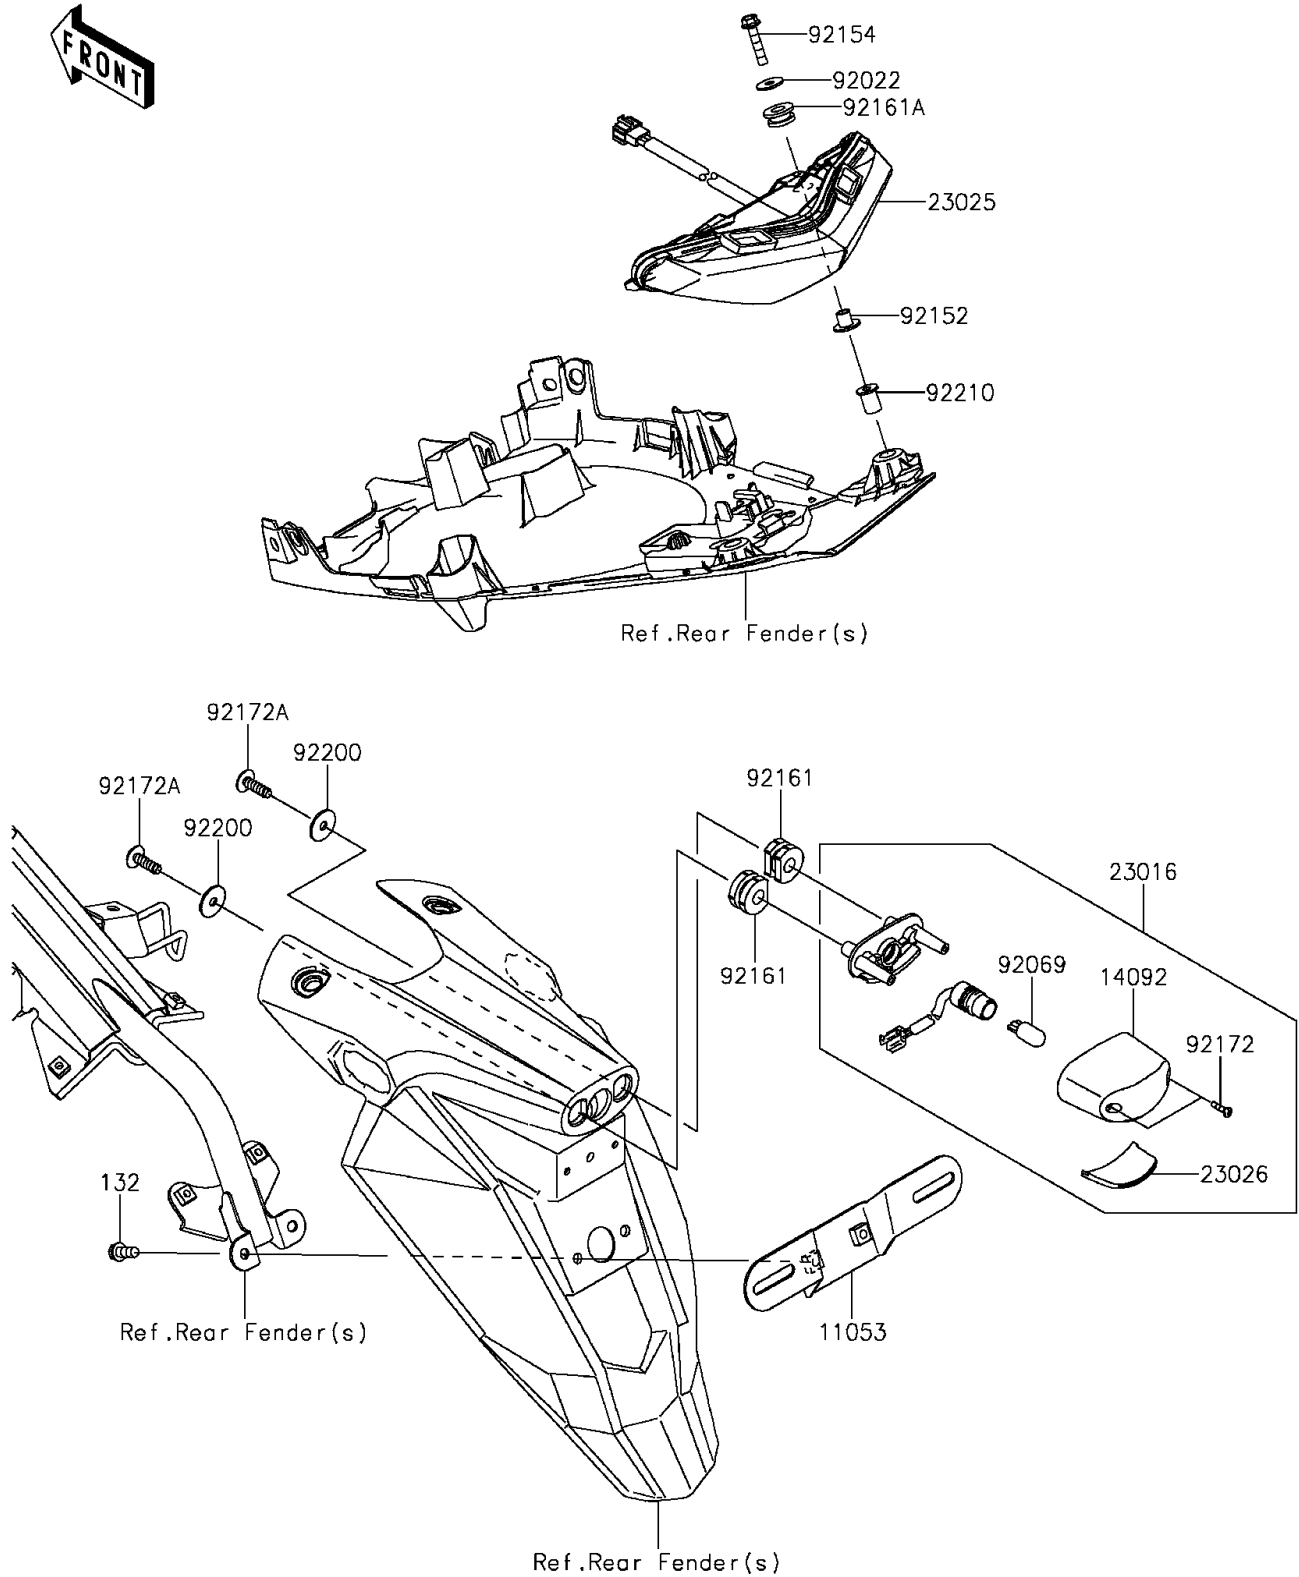

2013 NINJA® 650 ABS PARTS DIAGRAM

Taillight(s)

F2720

2013 NINJA® 650 ABS PARTS LIST

Taillight(s)

ITEM NAME	PART NUMBER	QUANTITY
BOLT-FLANGED-SMALL,6X14 (Ref # 132)	132BA0614	1
BRACKET,LICENSE (Ref # 11053)	11053-0400	1
COVER,LICENSE LAMP (Ref # 14092)	14092-0001	1
LAMP-ASSY,LICENSE (Ref # 23016)	23016-0559	1
LAMP-TAIL (Ref # 23025)	23025-0307	1
LENS,LICENSE LAMP (Ref # 23026)	23026-0015	1
WASHER,5.2X16X1.2 (Ref # 92022)	92022-263	1
BULB,12V 5W (Ref # 92069)	92069-1016	1
COLLAR,5.6X8X9.3 (Ref # 92152)	92152-1527	1
BOLT,FLANGED,5X25 (Ref # 92154)	92154-0846	1
DAMPER (Ref # 92161)	92161-0776	1
DAMPER,8X18X8.1 (Ref # 92161A)	92161-1369	1
SCREW,TAPPING,2.9X13 (Ref # 92172)	92172-0343	1
SCREW,TAPPING,5X16 (Ref # 92172A)	92172-0427	1
WASHER,5.5X20X1.2 (Ref # 92200)	92200-0284	1
NUT,WELL,5MM (Ref # 92210)	92210-0498	1