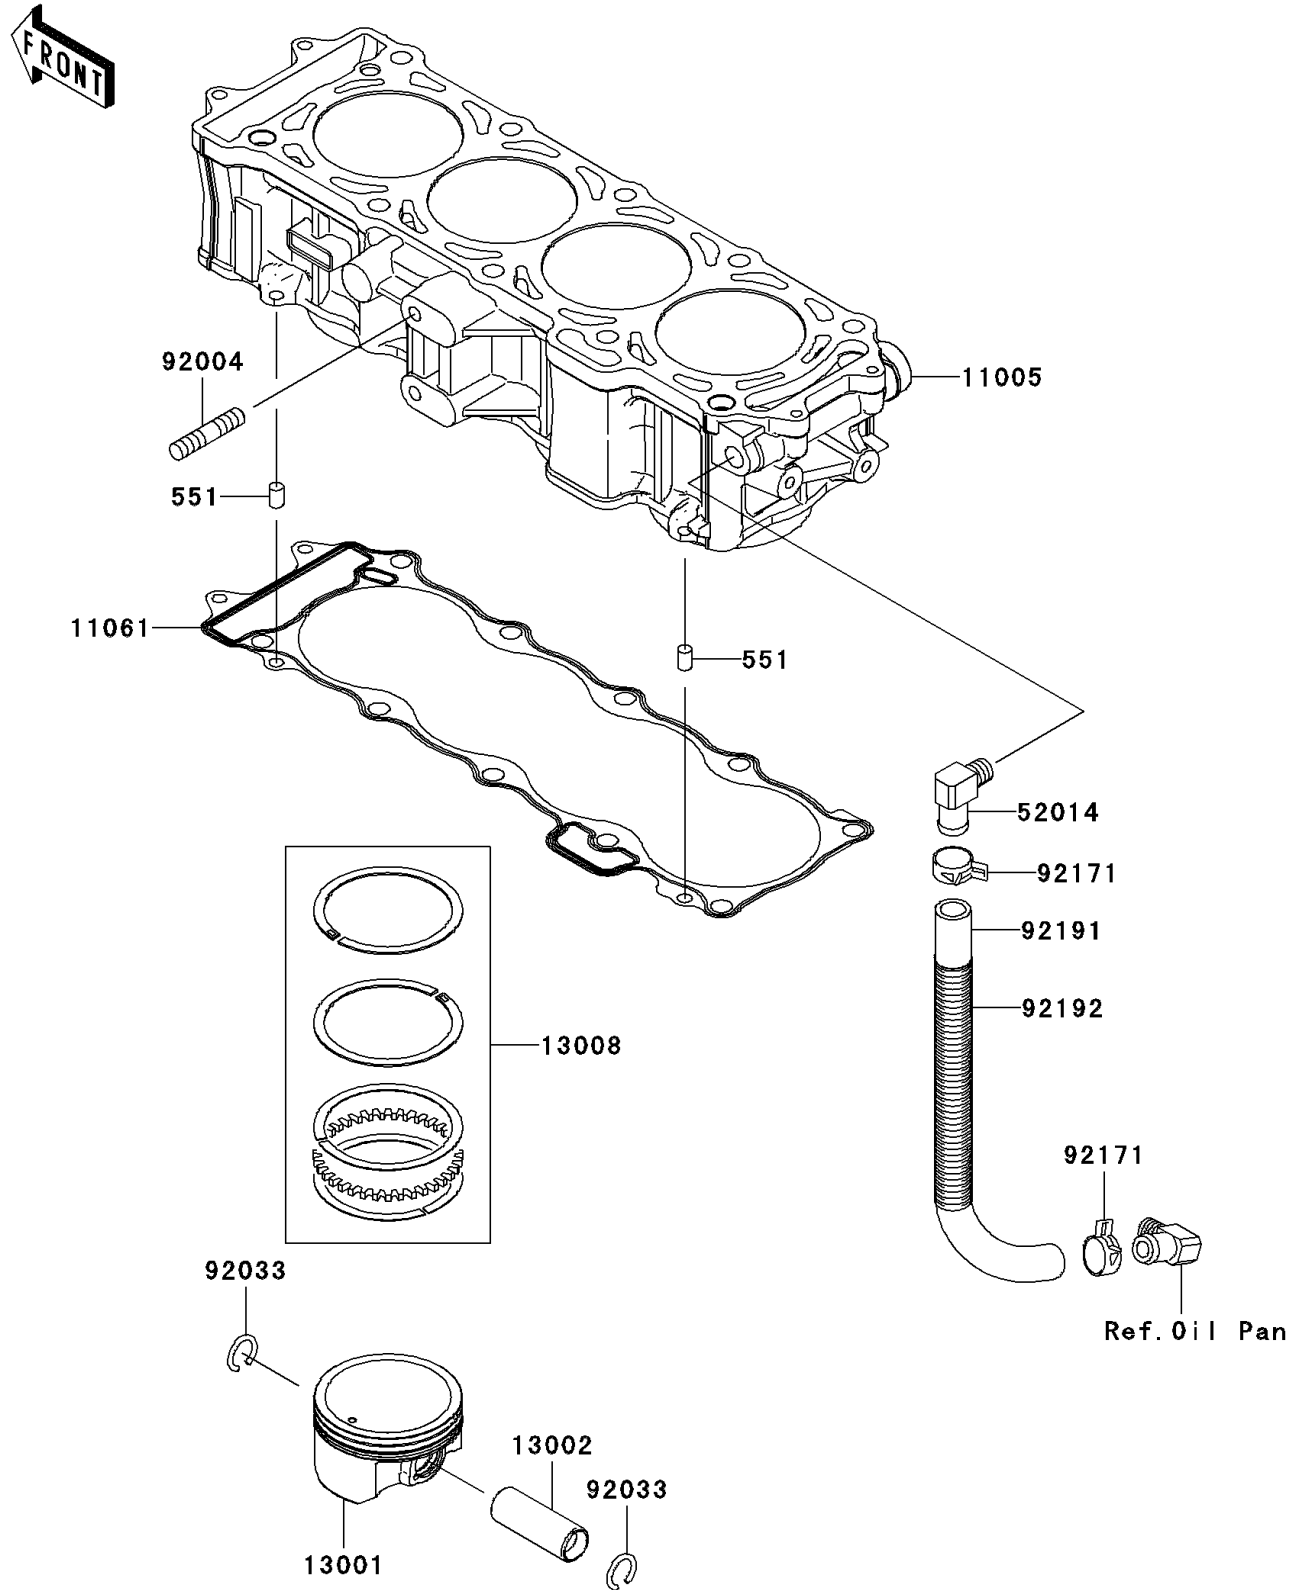

## 2011 Ultra 300X PARTS DIAGRAM

Cylinder/Piston(s)

E1120

## 2011 Ultra 300X PARTS LIST

Cylinder/Piston(s)

ITEM NAME	PART NUMBER	QUANTITY
PIN-DOWEL (Ref # 551)	551R0812	1
CYLINDER-ENGINE (Ref # 11005)	11005-3770	1
GASKET,CYLINDER BASE (Ref # 11061)	11061-3770	1
PISTON-ENGINE (Ref # 13001)	13001-3741	1
PIN-PISTON (Ref # 13002)	13002-1131	1
RING-SET-PISTON (Ref # 13008)	13008-1196	1
ELBOW (Ref # 52014)	52014-3717	1
STUD,10X32 (Ref # 92004)	92004-3759	1
RING-SNAP (Ref # 92033)	92033-1188	1
CLAMP,TUBE (Ref # 92171)	92171-3710	1
TUBE,BREATHER (Ref # 92191)	92191-3983	1
TUBE,CORRUGATED,L=265 (Ref # 92192)	92192-1083	1