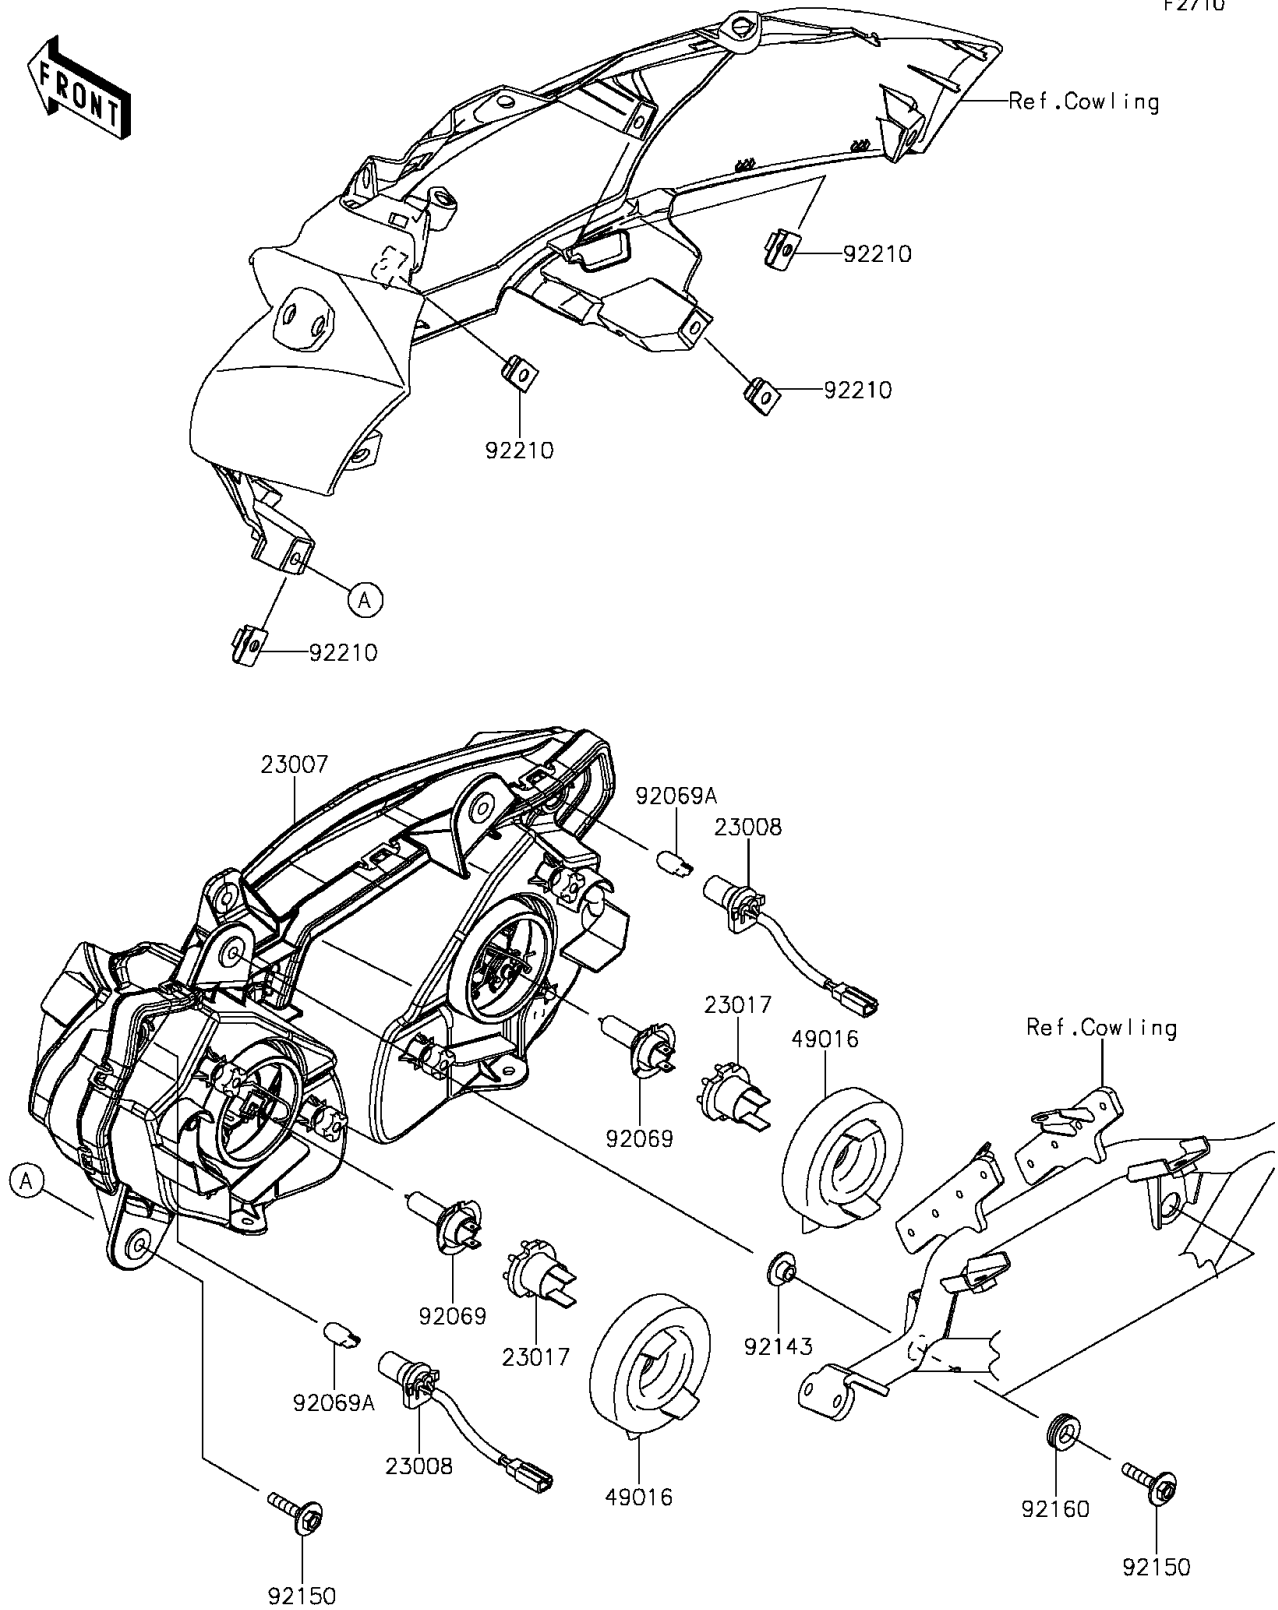

## 2016 NINJA® 650 ABS PARTS DIAGRAM

Headlight(s)

F2710

## 2016 NINJA® 650 ABS PARTS LIST

Headlight(s)

ITEM NAME

PART NUMBER

QUANTITY

---