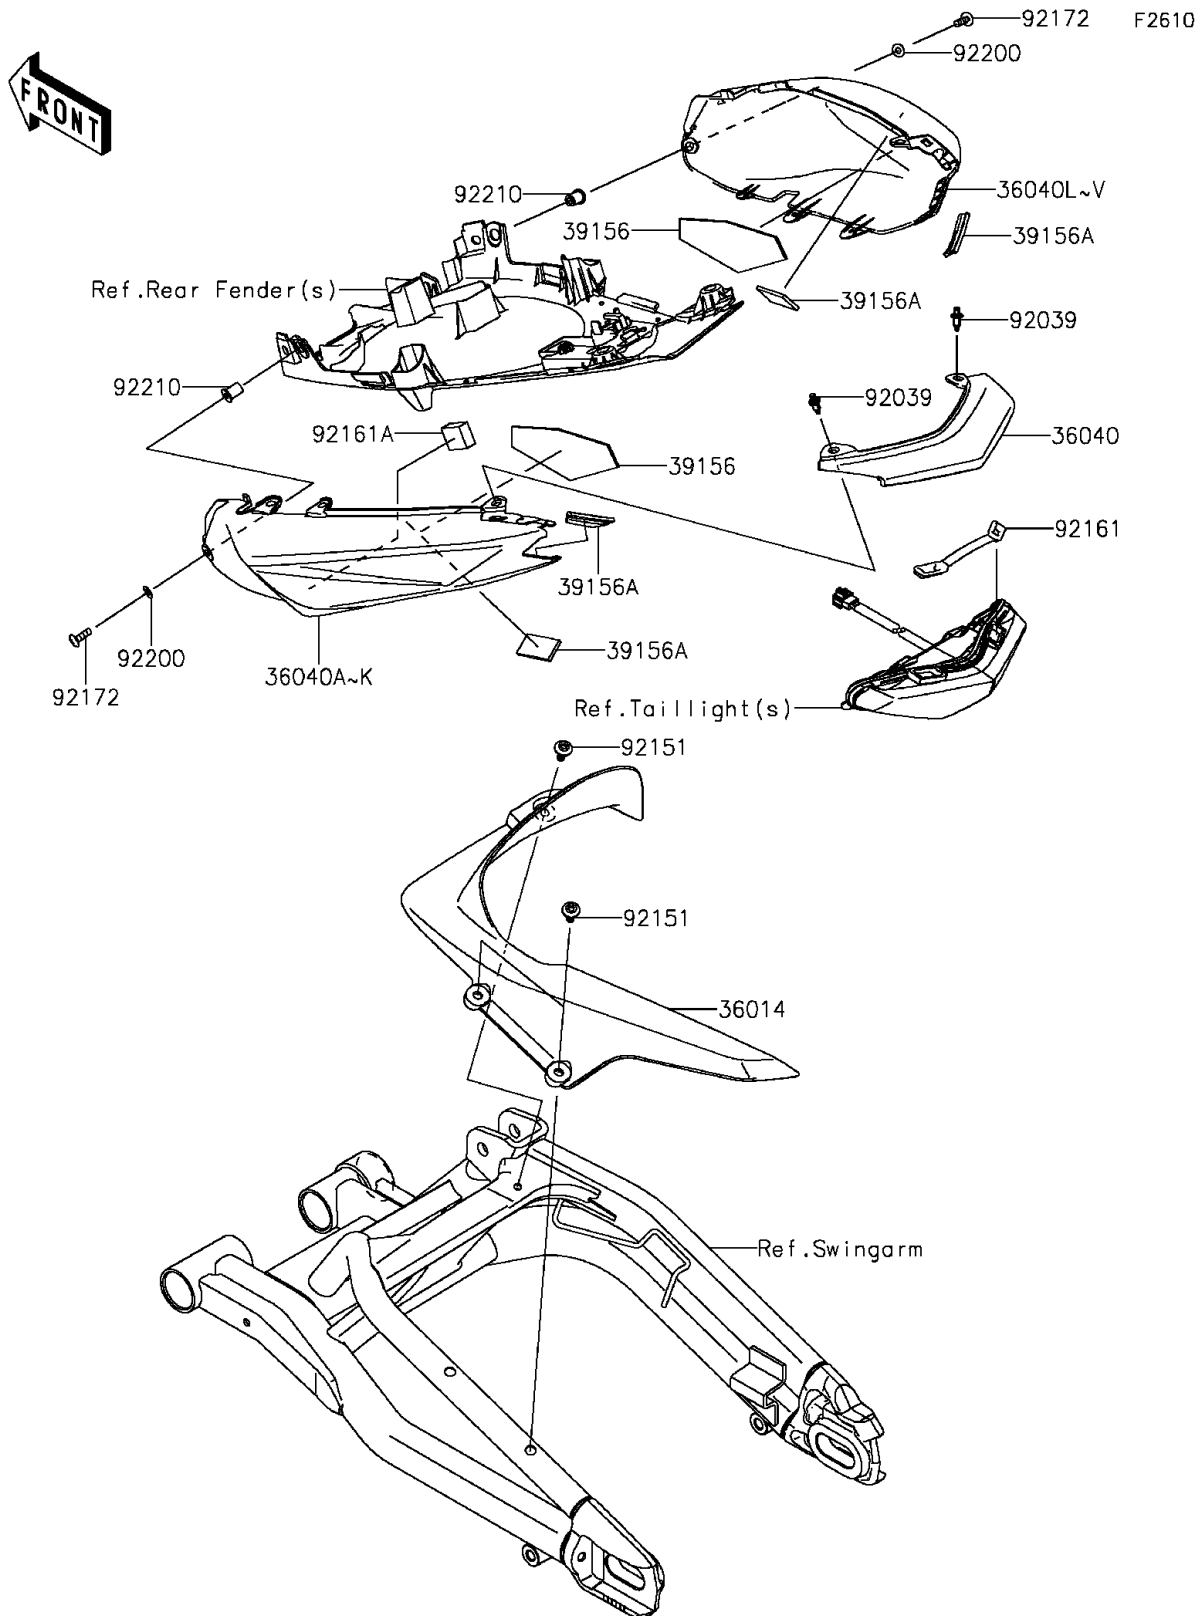

2013 NINJA® 650 ABS PARTS DIAGRAM

Side Covers/Chain Cover

2013 NINJA® 650 ABS PARTS LIST

Side Covers/Chain Cover

ITEM NAME	PART NUMBER	QUANTITY
CASE-CHAIN (Ref # 36014)	36014-0552	1
COVER-TAIL,CNT (Ref # 36040)	36040-0118	1
COVER-TAIL,LH,P.S.WHITE (Ref # 36040D)	36040-0119-25Y	1
COVER-TAIL,LH,M.F.S.BLACK (Ref # 36040J)	36040-0119-739	1
COVER-TAIL,RH,P.S.WHITE (Ref # 36040O)	36040-0120-25Y	1
COVER-TAIL,RH,M.F.S.BLACK (Ref # 36040U)	36040-0120-739	1
PAD (Ref # 39156)	39156-0801	1
PAD,20X40X3 (Ref # 39156A)	39156-0831	1
RIVET (Ref # 92039)	92039-0023	1
BOLT,SOCKET,6X14 (Ref # 92151)	92151-1654	1
DAMPER,TAIL LAMP UPP (Ref # 92161)	92161-0625	1
DAMPER (Ref # 92161A)	92161-0718	1
SCREW,5X16 (Ref # 92172)	92172-0479	1
WASHER,NYLON,5.3X11.5X0.5 (Ref # 92200)	92200-1480	1
NUT,WELL,5MM (Ref # 92210)	92210-0498	1
COVER-TAIL,LH,C.T.BLUE (Ref # 36040B)	36040-0119-235	1
COVER-TAIL,LH,C.L.GREEN (Ref # 36040E)	36040-0119-35P	1
COVER-TAIL,RH,C.T.BLUE (Ref # 36040M)	36040-0120-235	1
COVER-TAIL,RH,C.L.GREEN (Ref # 36040P)	36040-0120-35P	1