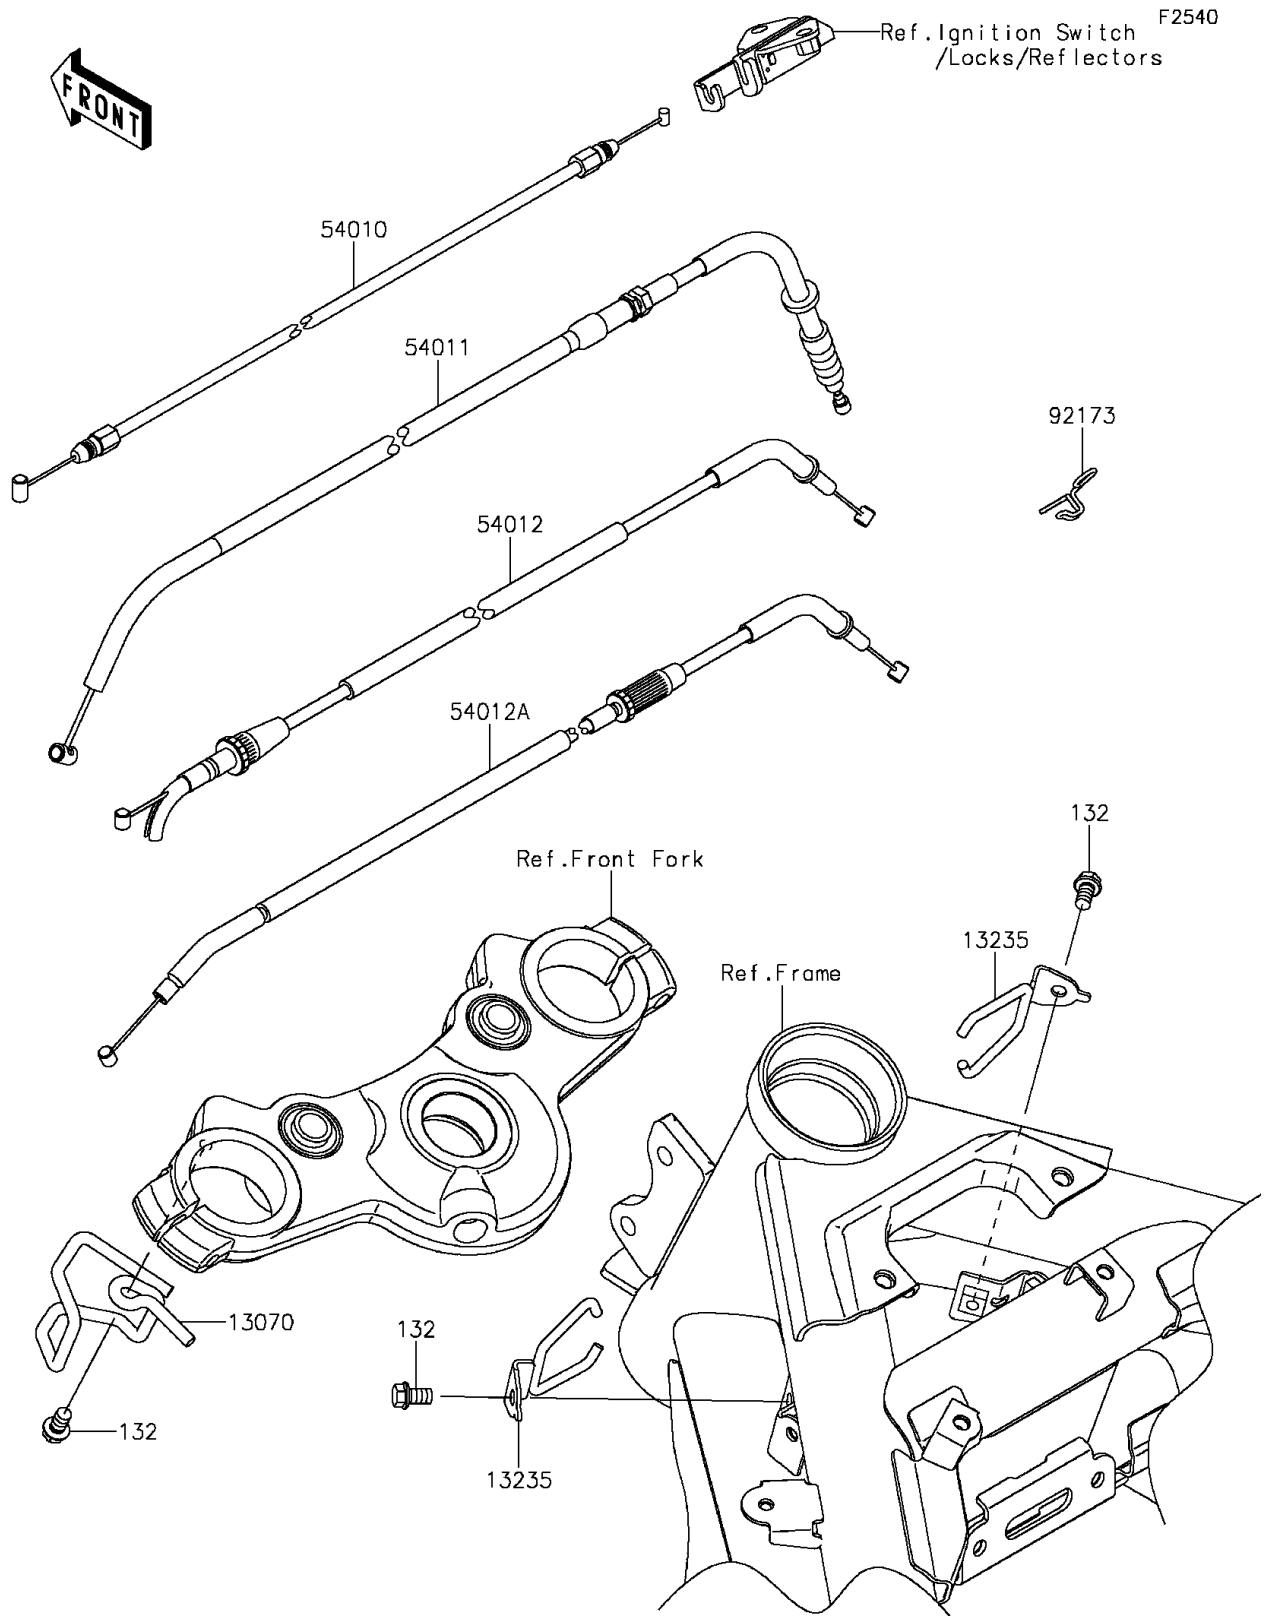

2013 NINJA® 650 ABS PARTS DIAGRAM

Cables

2013 NINJA® 650 ABS PARTS LIST

Cables

ITEM NAME	PART NUMBER	QUANTITY
BOLT-FLANGED-SMALL,6X10 (Ref # 132)	132BA0610	1
GUIDE,CABLE (Ref # 13070)	13070-0735	1
GUIDE-COMP,CABLE (Ref # 13235)	13235-0552	1
CABLE,SEAT LOCK (Ref # 54010)	54010-0569	1
CABLE-CLUTCH (Ref # 54011)	54011-0570	1
CABLE-THROTTLE,OPENING (Ref # 54012)	54012-0240	1
CABLE-THROTTLE,CLOSING (Ref # 54012A)	54012-0241	1
CLAMP,THROTTLE CABLE (Ref # 92173)	92173-0727	1