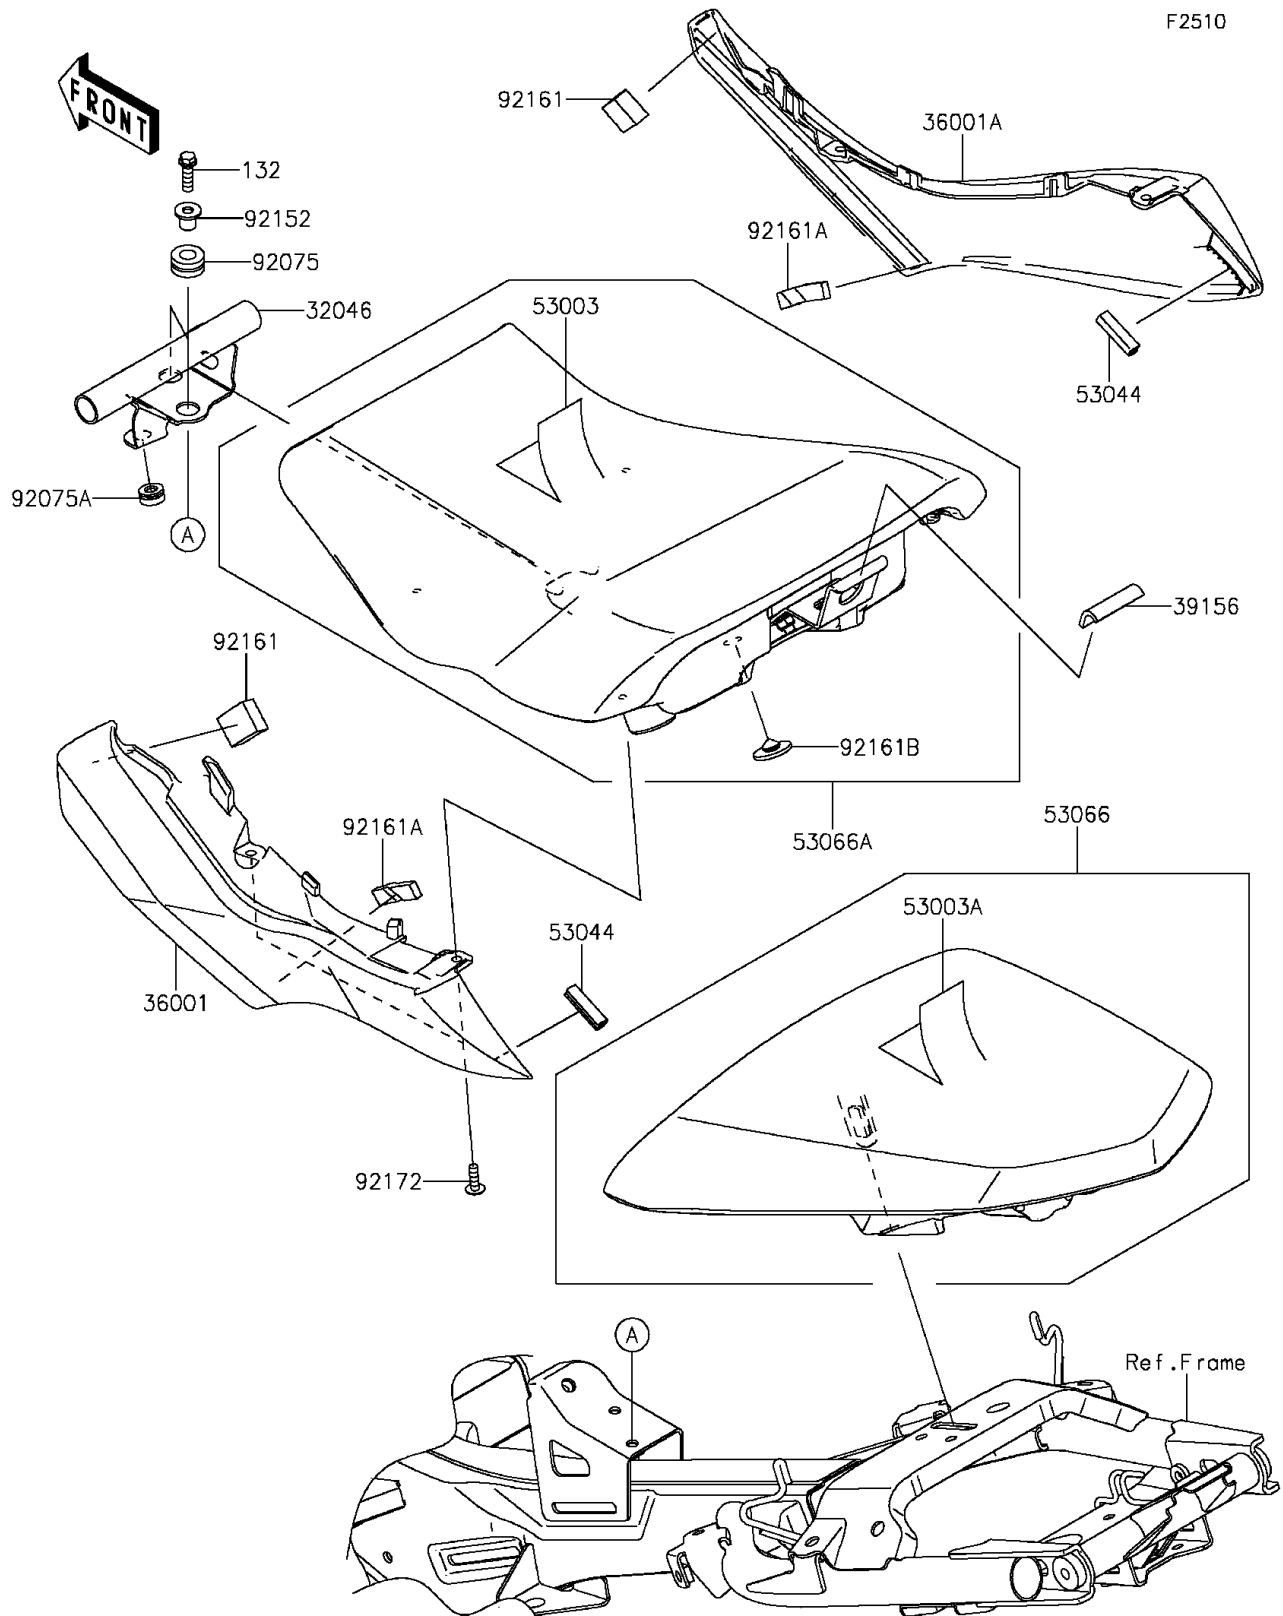

2013 NINJA® 650 ABS PARTS DIAGRAM

Seat

2013 NINJA® 650 ABS PARTS LIST

Seat

ITEM NAME	PART NUMBER	QUANTITY
BOLT-FLANGED-SMALL,6X20 (Ref # 132)	132BA0620	1
BRACKET-SEAT (Ref # 32046)	32046-0304	1
COVER-SIDE,LH (Ref # 36001)	36001-0564	1
COVER-SIDE,RH (Ref # 36001A)	36001-0565	1
PAD,20X40X3 (Ref # 39156)	39156-0831	1
LEATHER,FR SEAT,BLACK (Ref # 53003)	53003-0307-MA	1
LEATHER,RR SEAT,BLK+BAND BLK (Ref # 53003A)	53003-0315-12Y	1
TRIM,L=30 (Ref # 53044)	53044-0001	1
SEAT,RR,LEATHER BLK+BAND BLK (Ref # 53066)	53066-0363-12Y	1
SEAT-ASSY,FR,BLACK (Ref # 53066A)	53066-0365-MA	1
DAMPER (Ref # 92075)	92075-1880	1
DAMPER (Ref # 92075A)	92075-1986	1
COLLAR,6.8X10X11.6 (Ref # 92152)	92152-0977	1
DAMPER (Ref # 92161)	92161-0718	1
DAMPER,TANK COVER (Ref # 92161A)	92161-0804	1
DAMPER,RUBBER (Ref # 92161B)	92161-1200	1
SCREW,TAPPING,5X16 (Ref # 92172)	92172-0742	1