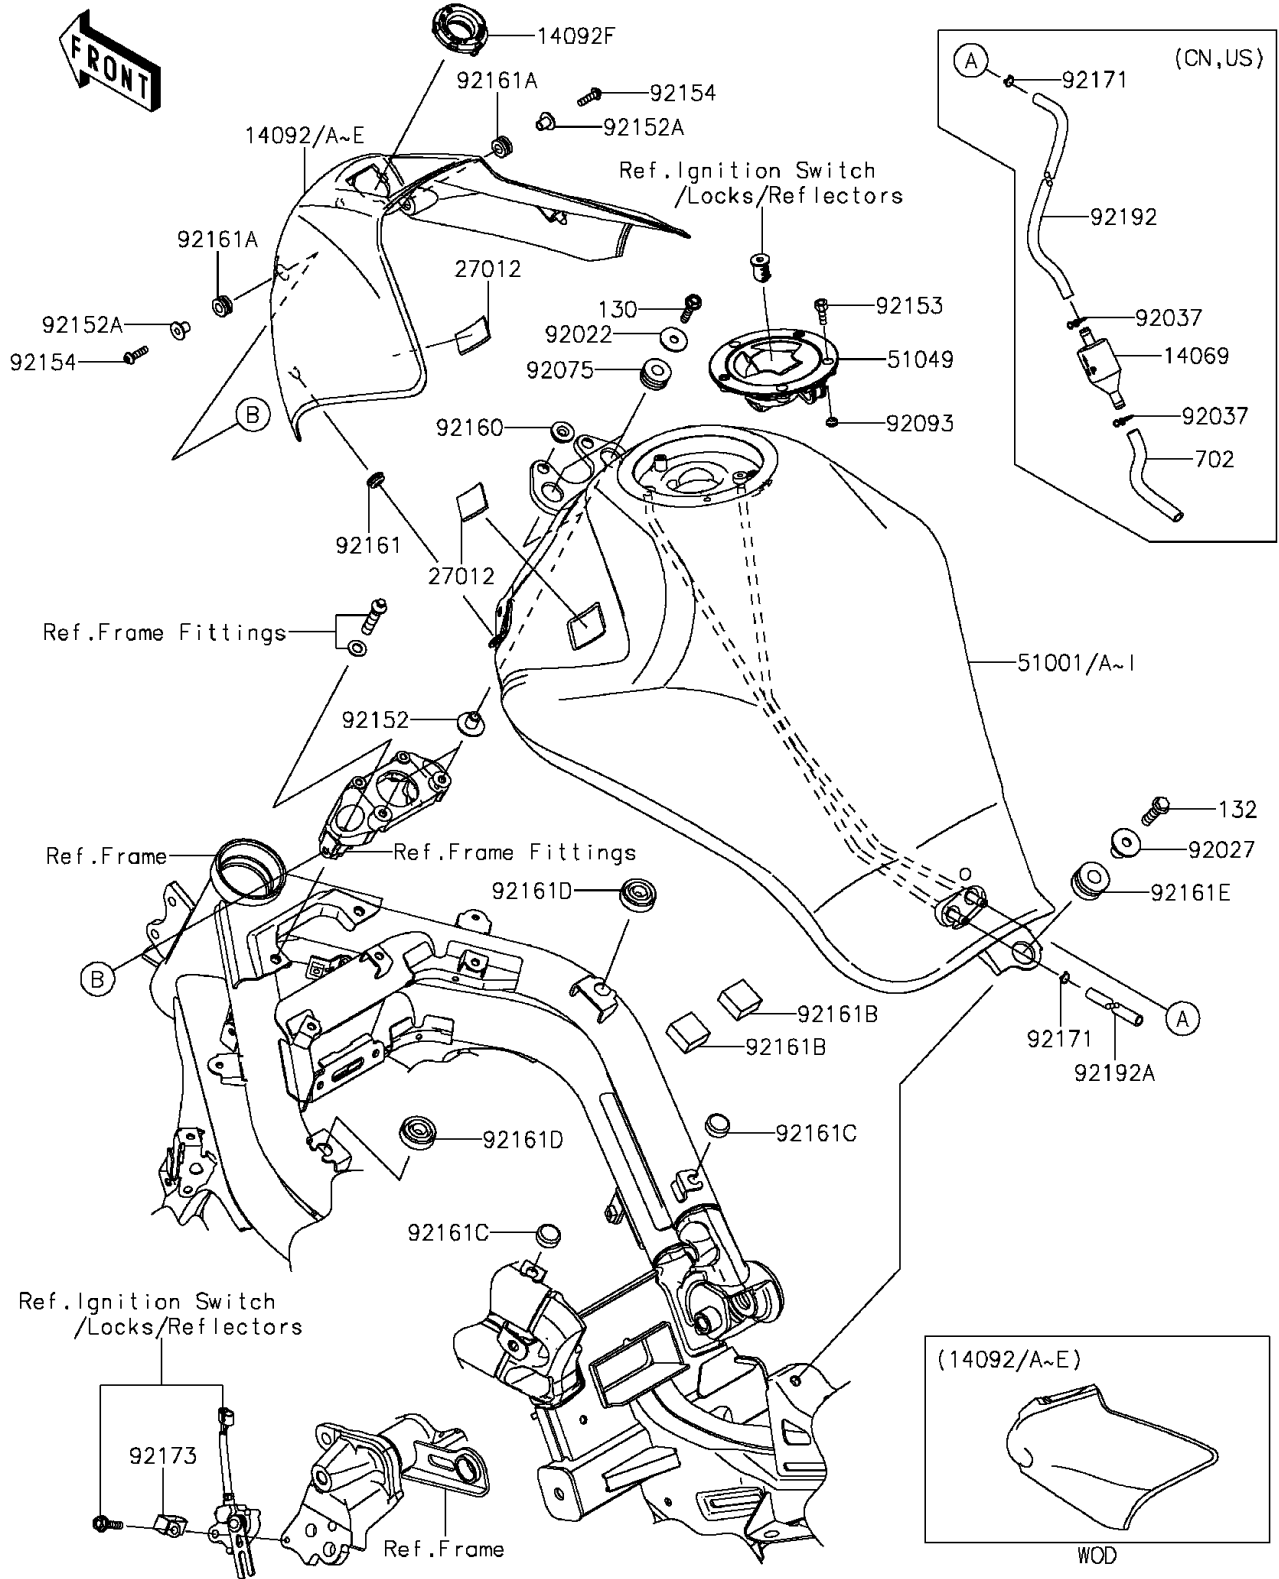

## 2013 NINJA® 650 ABS PARTS DIAGRAM

Fuel Tank

F2410

## 2013 NINJA® 650 ABS PARTS LIST

Fuel Tank

ITEM NAME	PART NUMBER	QUANTITY
COVER,TANK,M.S.BLACK (Ref # 14092D)	14092-0731-660	1
COVER,TANK,M.F.S.BLACK (Ref # 14092E)	14092-0731-739	1
COVER,IGNITION SW. (Ref # 14092F)	14092-1033	1
HOOK,DUAL LOCK FASTENER (Ref # 27012)	27012-0717	1
TANK-COMP-FUEL,P.S.WHITE (Ref # 51001)	51001-0708-15S	1
TANK-COMP-FUEL,M.F.S.BLACK (Ref # 51001A)	51001-0708-15V	1
CAP-TANK,FUEL (Ref # 51049)	51049-0714	1
WASHER,7X24X1.6 (Ref # 92022)	92022-228	1
COLLAR,L=19.3 (Ref # 92027)	92027-1780	1
DAMPER,10X24X12 (Ref # 92075)	92075-1690	1
SEAL,FUEL TANK CAP (Ref # 92093)	92093-1030	1
COLLAR,6.5X10X13.1 (Ref # 92152)	92152-0910	1
COLLAR,5.6X8X11.2 (Ref # 92152A)	92152-1562	1
BOLT,SOCKET,5X16 (Ref # 92153)	92153-1616	1
BOLT,SOCKET,5X20 (Ref # 92154)	92154-0210	1
DAMPER (Ref # 92160)	92160-1613	1
DAMPER (Ref # 92161)	92161-0631	1
DAMPER,8X16X8.6 (Ref # 92161A)	92161-0685	1
DAMPER,T=13 (Ref # 92161B)	92161-0792	1
DAMPER,10X20X8 (Ref # 92161C)	92161-0855	1
DAMPER,14X30X10 (Ref # 92161D)	92161-1368	1
DAMPER,12X28X17 (Ref # 92161E)	92161-1494	1
BOLT-FLANGED,6X25 (Ref # 130)	130CA0625	1
BOLT-FLANGED-SMALL,8X30 (Ref # 132)	132BA0830	1
CLAMP (Ref # 92173)	92173-0833	1
TUBE,6X9X800 (Ref # 92192A)	92192-1377	1
BREATHER,FUEL TANK (Ref # 14069)	14069-1004	1
TANK-COMP-FUEL,C.L.GREEN (Ref # 51001B)	51001-0708-35P	1
TANK-COMP-FUEL,C.T.BLUE (Ref # 51001F)	51001-0708-620	1

## 2013 NINJA® 650 ABS PARTS LIST

Fuel Tank

ITEM NAME	PART NUMBER	QUANTITY
CLAMP,TUBE (Ref # 92037)	92037-147	1
TUBE-RUBBER,7X10X100 (Ref # 702)	702A07100	1
CLAMP,8X0.7 (Ref # 92171)	92171-1973	2
TUBE,6X9X631 (Ref # 92192)	92192-0966	1