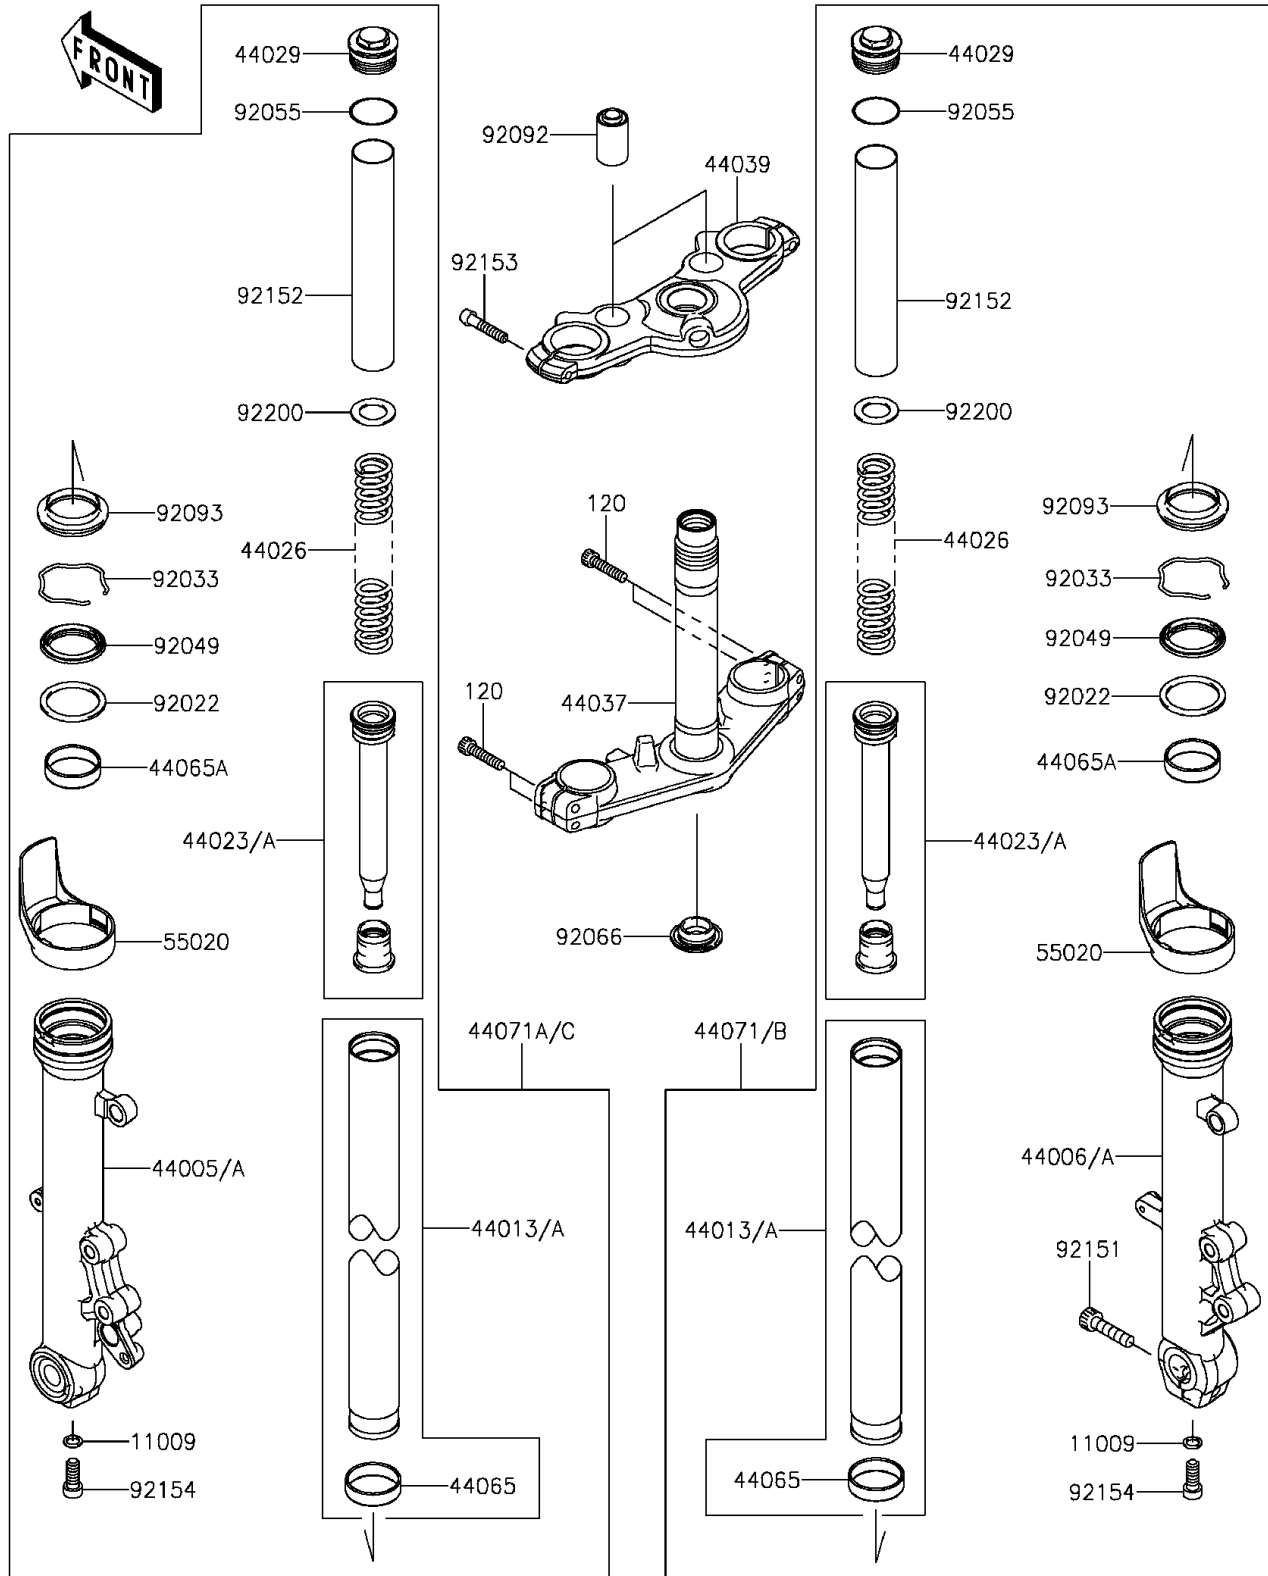

## 2013 NINJA® 650 ABS PARTS DIAGRAM

Front Fork

F2340

## 2013 NINJA® 650 ABS PARTS LIST

### Front Fork

ITEM NAME	PART NUMBER	QUANTITY
BOLT-SOCKET,8X35 (Ref # 120)	120CA0835	1
GASKET,10.5X15X1.5 (Ref # 11009)	11009-1325	1
PIPE-LEFT FORK OUTER,S.BLACK (Ref # 44005)	44005-0088-32A	1
PIPE-RIGHT FORK OUTER,S.BLACK (Ref # 44006)	44006-0082-32A	1
PIPE-FORK INNER (Ref # 44013)	44013-0154	1
CYLINDER-SET-FORK (Ref # 44023)	44023-0098	1
SPRING-FRONT FORK (Ref # 44026)	44026-0165	1
SEAT-FORK SPRING (Ref # 44029)	44029-0005	1
HOLDER-FORK UNDER,F.S.BLACK (Ref # 44037)	44037-0119-18R	1
HOLDER-FORK UPPER,F.S.BLACK (Ref # 44039)	44039-0121-18R	1
BUSHING-FRONT FORK,INNER TUBE (Ref # 44065)	44065-0014	1
BUSHING-FRONT FORK,OUTER TUBE (Ref # 44065A)	44065-1115	1
DAMPER-ASSY,FORK,RH,S.BLACK (Ref # 44071)	44071-0768-32A	1
DAMPER-ASSY,FORK,LH,S.BLACK (Ref # 44071A)	44071-0770-32A	1
GUARD,FORK (Ref # 55020)	55020-0872	1
WASHER,FORK OUTER TUBE (Ref # 92022)	92022-1298	1
RING-SNAP (Ref # 92033)	92033-1036	1
SEAL-OIL (Ref # 92049)	92049-0073	1
RING-O (Ref # 92055)	92055-1321	1
PLUG (Ref # 92066)	92066-0032	1
BUSHING-RUBBER (Ref # 92092)	92092-1090	1
SEAL,FORK OUTER TUBE (Ref # 92093)	92093-1472	1
BOLT,SOCKET,10X40 (Ref # 92151)	92151-1357	1
COLLAR,FORK (Ref # 92152)	92152-0767	1
BOLT,SOCKET,8X40 (Ref # 92153)	92153-0506	1
BOLT,SOCKET,FORK CYLINDER (Ref # 92154)	92154-0296	1
WASHER (Ref # 92200)	92200-1302	1