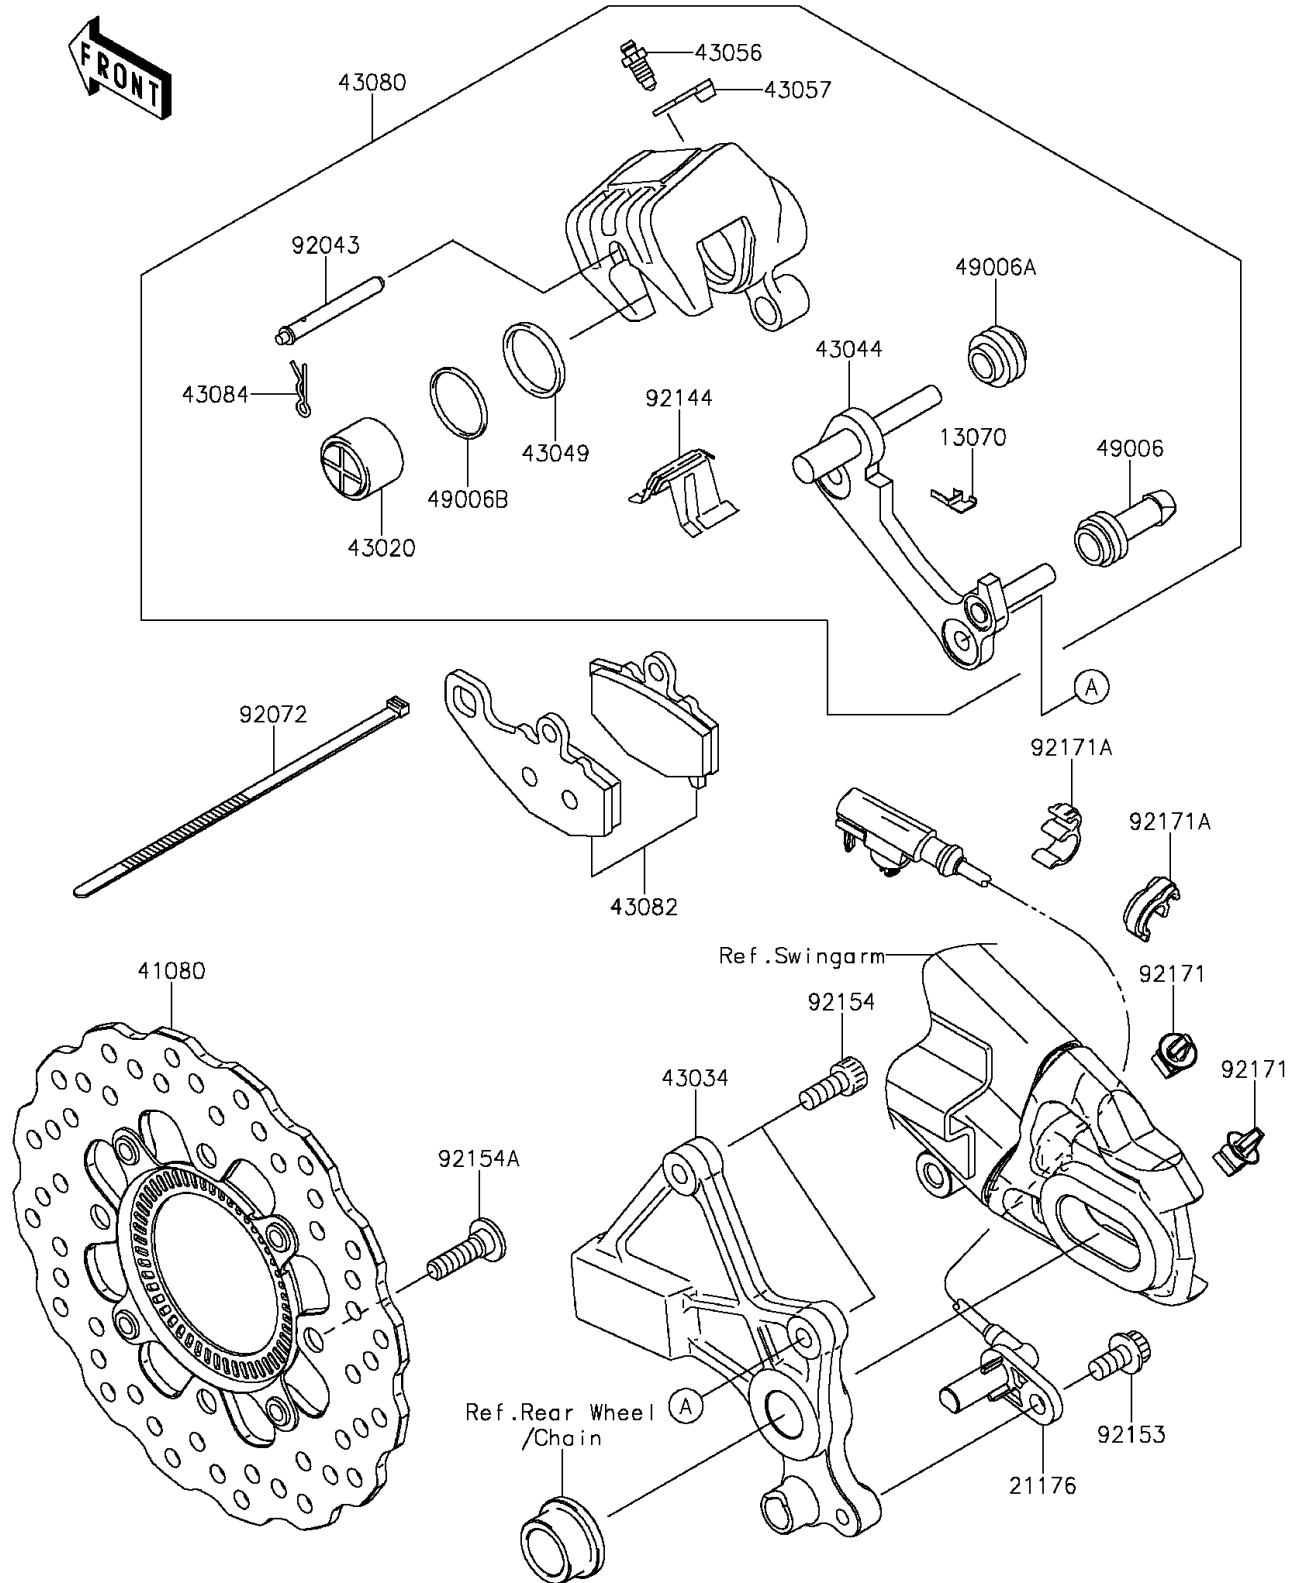

2016 NINJA® 650 ABS PARTS DIAGRAM

Rear Brake

F2294

2016 NINJA® 650 ABS PARTS LIST

Rear Brake

ITEM NAME	PART NUMBER	QUANTITY
-----------	-------------	----------