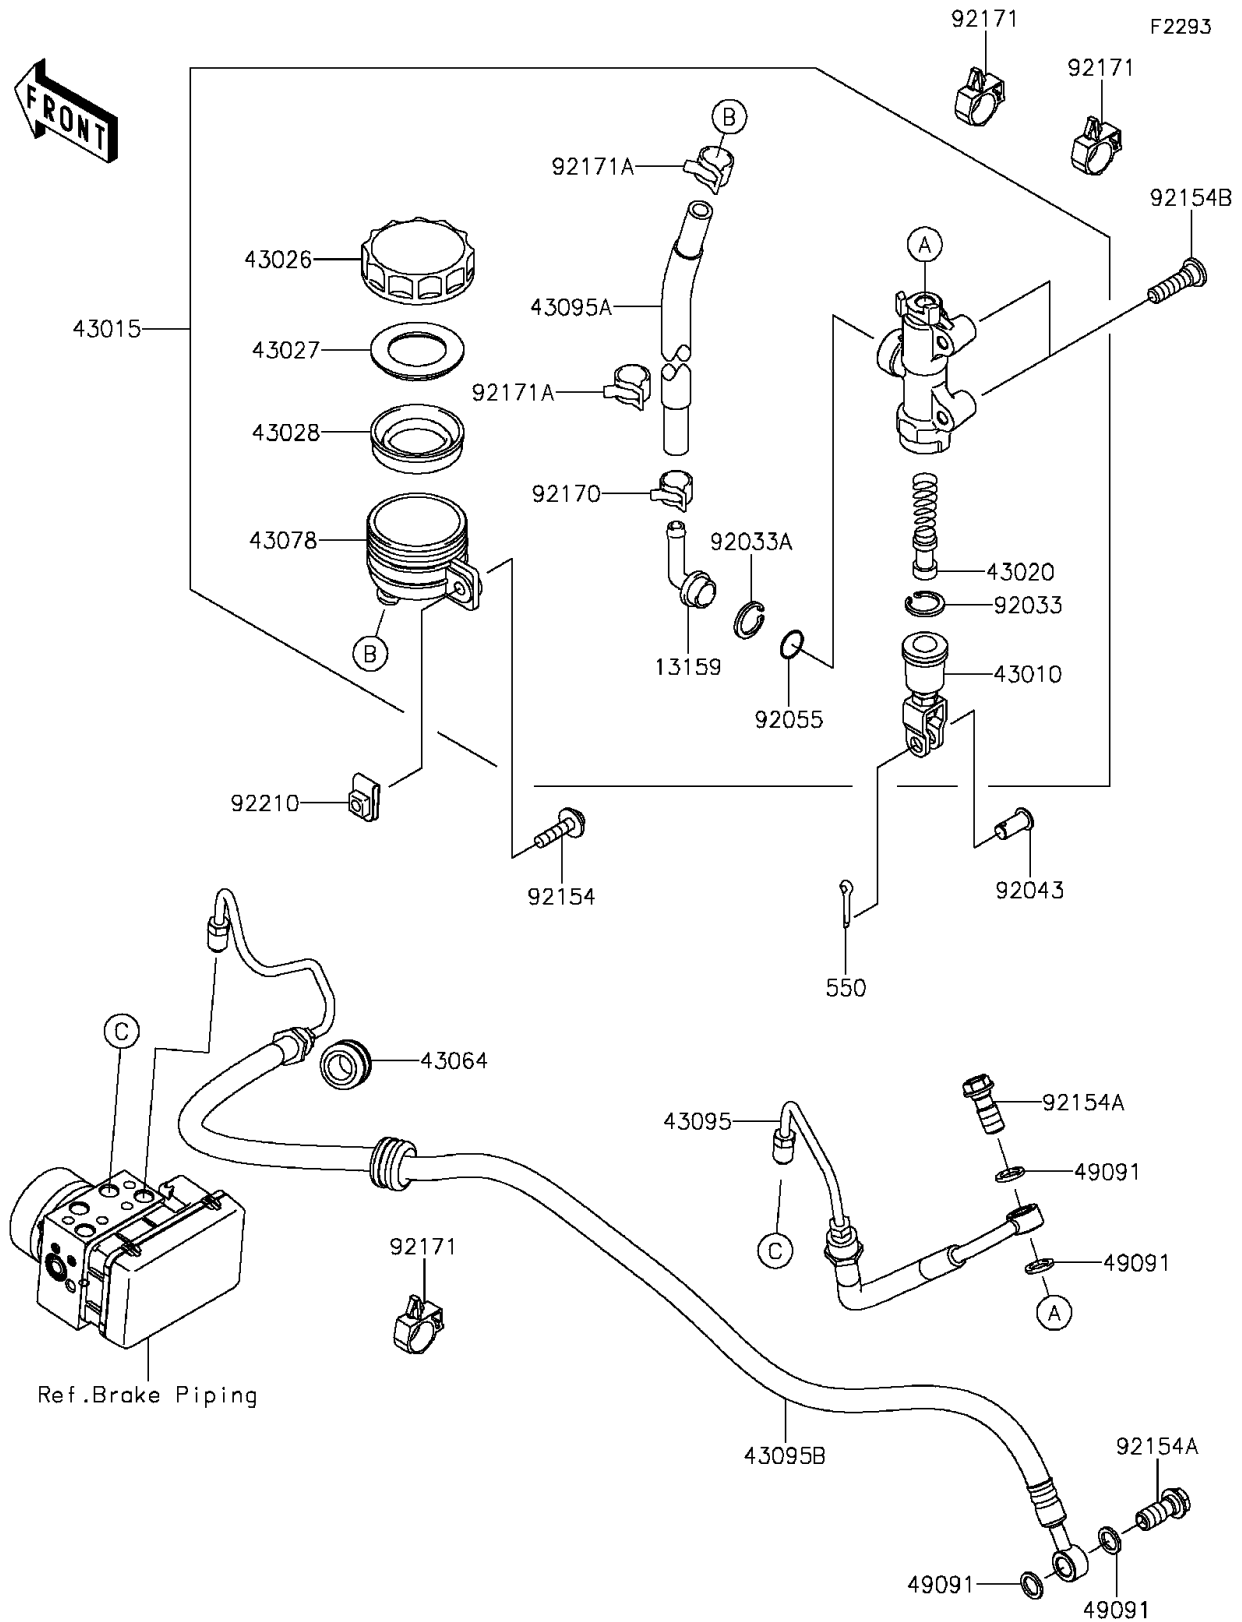

2016 NINJA® 650 ABS PARTS DIAGRAM

Rear Master Cylinder

2016 NINJA® 650 ABS PARTS LIST

Rear Master Cylinder

ITEM NAME	PART NUMBER	QUANTITY
-----------	-------------	----------