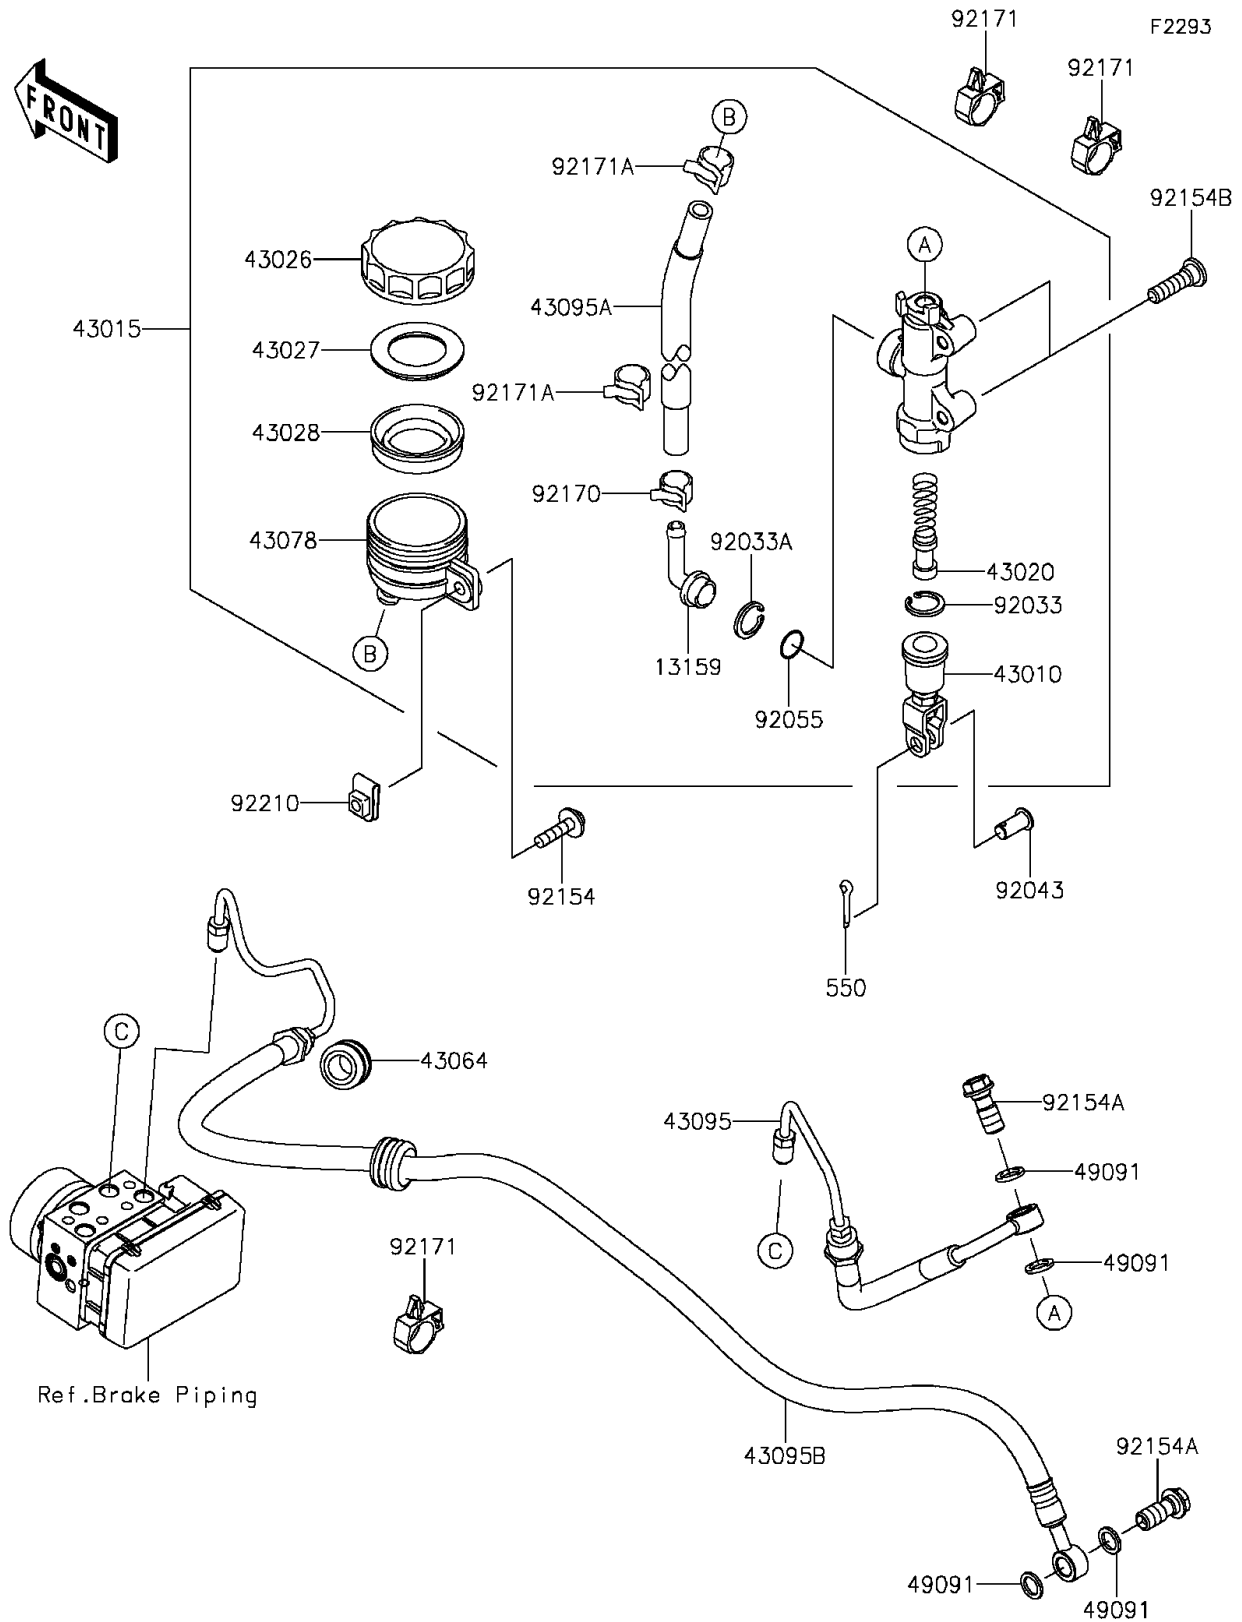

2013 NINJA® 650 ABS PARTS DIAGRAM

Rear Master Cylinder

2013 NINJA® 650 ABS PARTS LIST

Rear Master Cylinder

ITEM NAME	PART NUMBER	QUANTITY
PIN-COTTER,2.0X15 (Ref # 550)	550AA2015	1
CONNECTOR (Ref # 13159)	13159-1056	1
ROD-ASSY-BRAKE (Ref # 43010)	43010-1062	1
CYLINDER-ASSY-MASTER,RR (Ref # 43015)	43015-0559	1
PISTON-COMP-BRAKE (Ref # 43020)	43020-1094	1
CAP-BRAKE (Ref # 43026)	43026-1051	1
PLATE-DIAPHRAGM (Ref # 43027)	43027-1051	1
DIAPHRAGM,MASTER CYLINDER (Ref # 43028)	43028-1057	1
GROMMET,HOSE CLAMP (Ref # 43064)	43064-006	1
RESERVOIR,RR MASTER CYLINDER (Ref # 43078)	43078-1082	1
HOSE-BRAKE,RR M/C-ABS ECU (Ref # 43095)	43095-0623	1
HOSE-BRAKE,RR M/CYLINDER (Ref # 43095A)	43095-0628	1
HOSE-BRAKE,ABS ECU-RR CALIPER (Ref # 43095B)	43095-0722	1
WASHER-SEAL,10.1X14.5X1.5 (Ref # 49091)	49091-0001	1
RING-SNAP,20.9X24.6X1.2 (Ref # 92033)	92033-0079	1
RING-SNAP,20.5MM (Ref # 92033A)	92033-1186	1
PIN (Ref # 92043)	92043-0182	1
RING-O,14.8X2.4 (Ref # 92055)	92055-0741	1
BOLT,6X25 (Ref # 92154)	92154-0467	1
BOLT,FLANGED,10X23 (Ref # 92154A)	92154-0732	1
BOLT,SOCKET,8X30 (Ref # 92154B)	92154-0843	1
CLAMP,HOSE (Ref # 92170)	92170-1091	1
CLAMP,BRAKE HOSE (Ref # 92171)	92171-0316	1
CLAMP,HOSE (Ref # 92171A)	92171-0463	1
NUT,6MM (Ref # 92210)	92210-0474	1