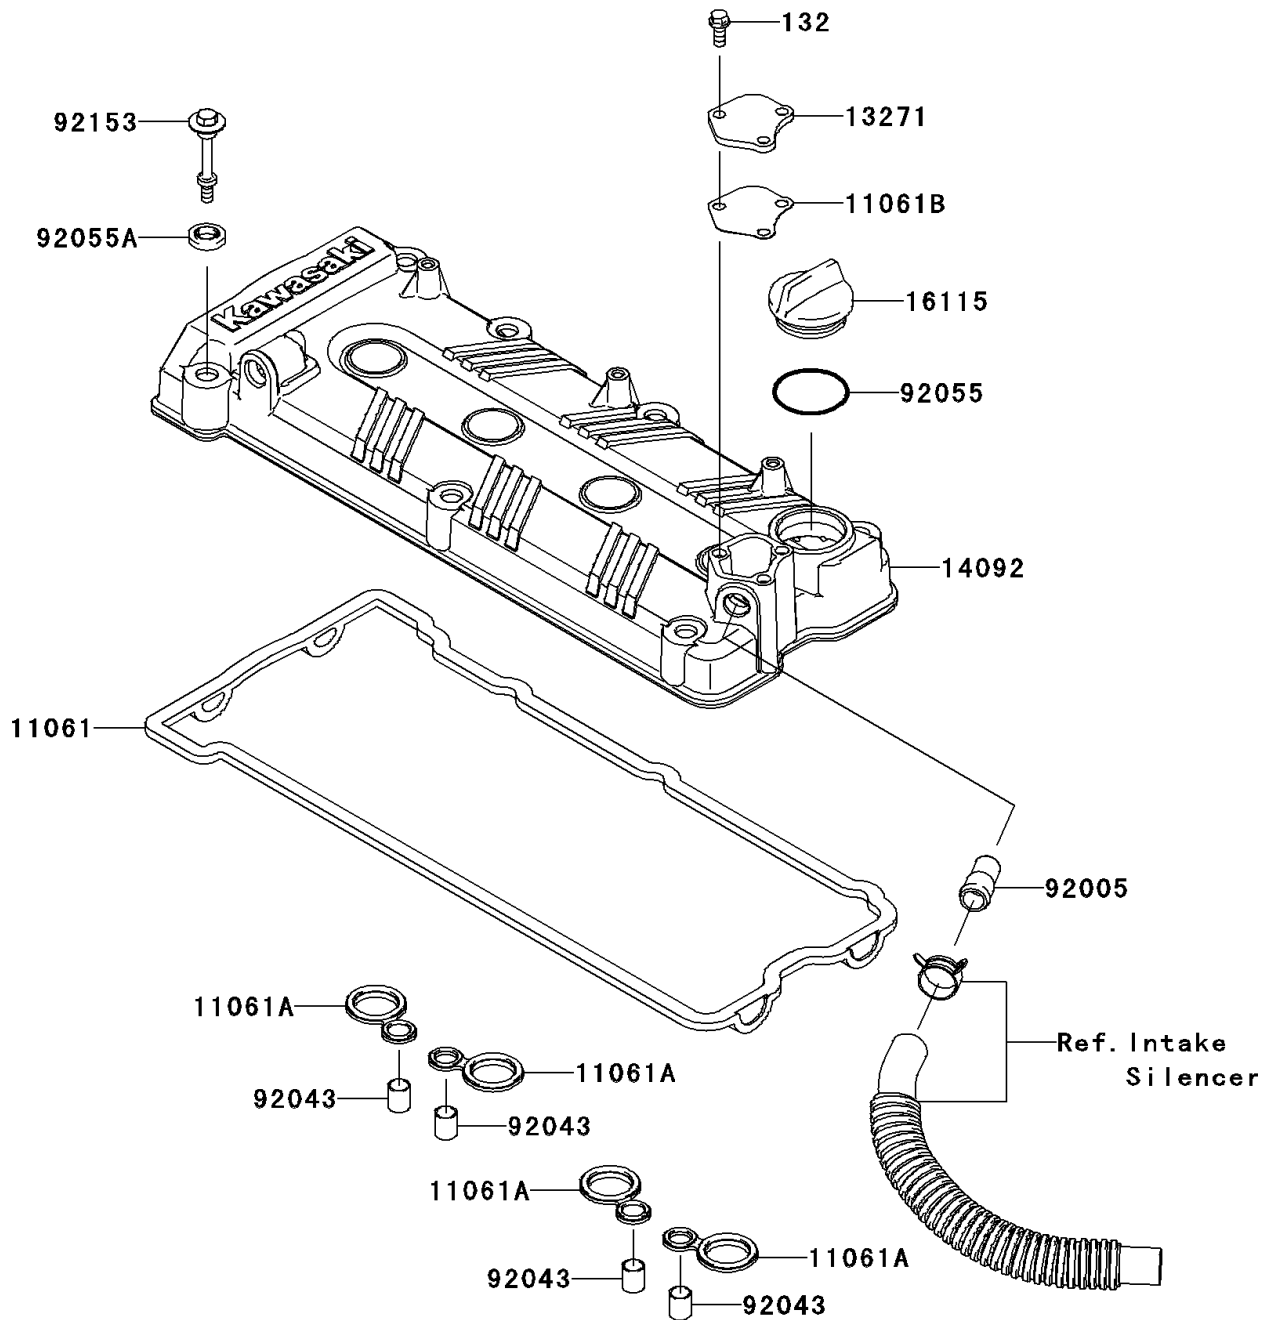

2011 Ultra 300X PARTS DIAGRAM

Cylinder Head Cover

E1112

2011 Ultra 300X PARTS LIST

Cylinder Head Cover

ITEM NAME	PART NUMBER	QUANTITY
BOLT-FLANGED-SMALL,6X14 (Ref # 132)	132BD0614	1
GASKET,HEAD COVER (Ref # 11061)	11061-0090	1
GASKET,SPARK PLUG HOLE (Ref # 11061A)	11061-0105	1
GASKET,PLATE (Ref # 11061B)	11061-3728	1
PLATE (Ref # 13271)	13271-3898	1
COVER,HEAD (Ref # 14092)	14092-0836	1
CAP-OIL FILLER (Ref # 16115)	16115-1064	1
FITTING (Ref # 92005)	92005-3741	1
PIN,10.1X12X14 (Ref # 92043)	92043-4009	1
RING-O,38X1.9 (Ref # 92055)	92055-1295	1
RING-O,HEAD COVER BOLT (Ref # 92055A)	92055-1352	1
BOLT,HEAD COVER (Ref # 92153)	92153-3706	1