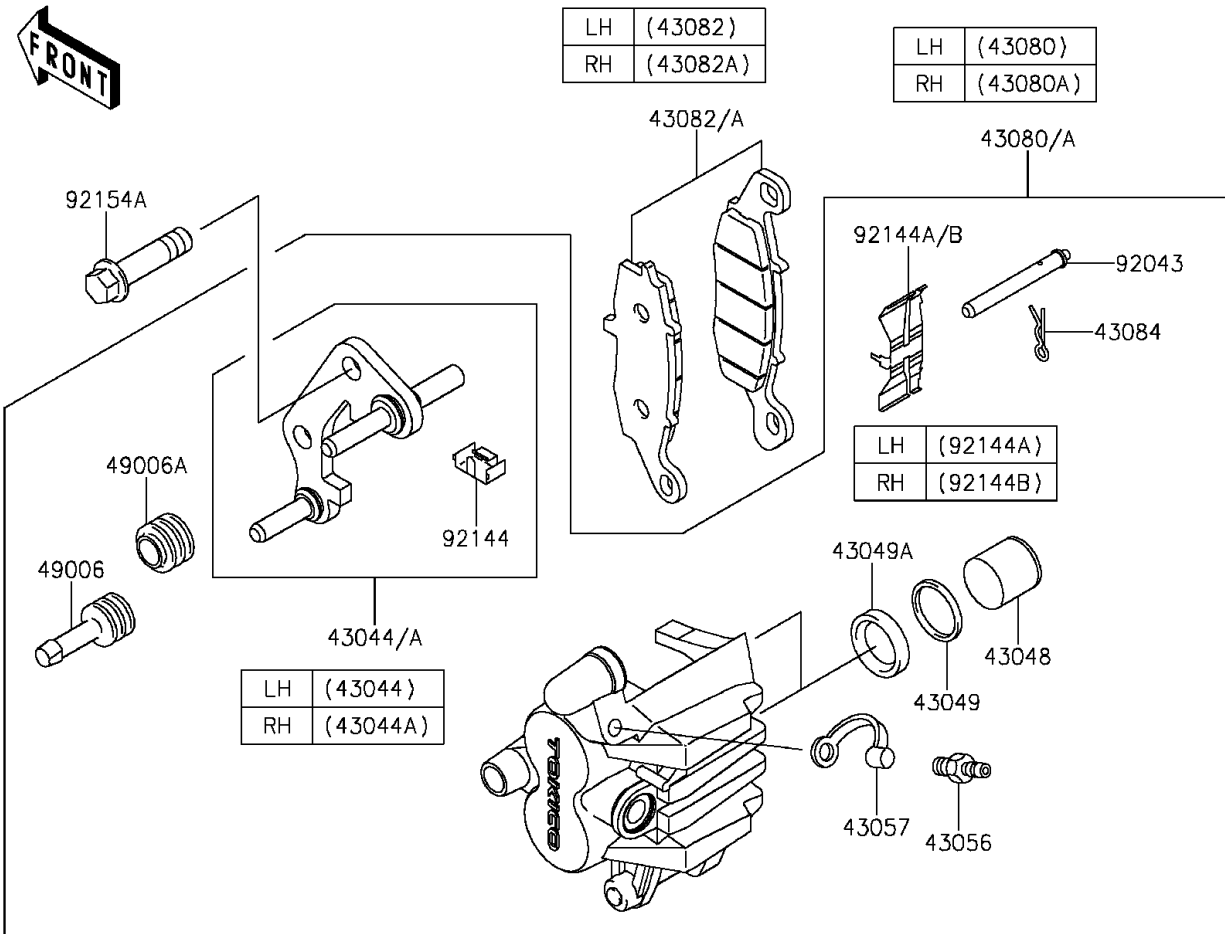

2016 NINJA® 650 ABS

PARTS DIAGRAM

Front Brake

F2292

2016 NINJA® 650 ABS

PARTS LIST

Front Brake

ITEM NAME

PART NUMBER

QUANTITY
