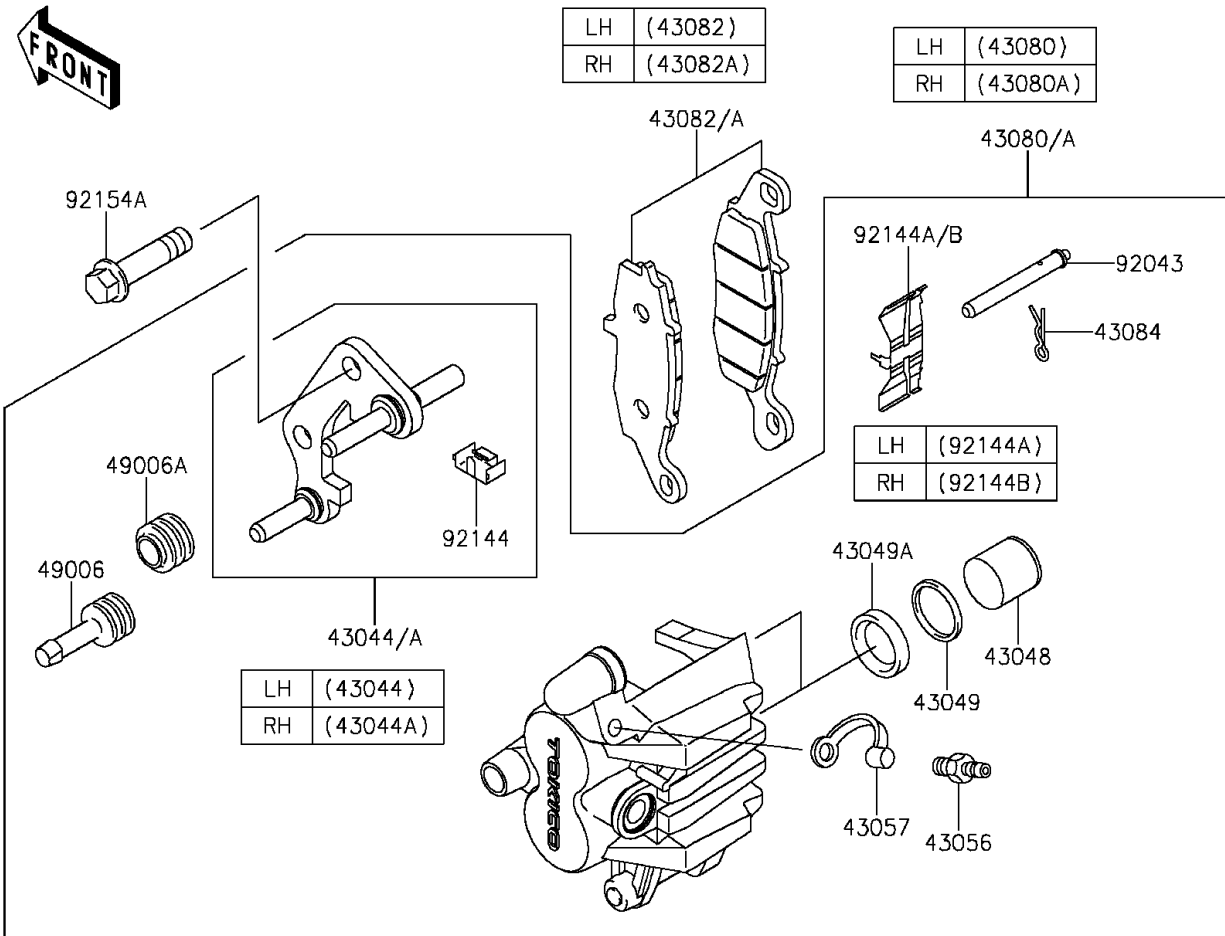

## 2016 NINJA® 650 ABS PARTS DIAGRAM

Front Brake

F2292

## 2016 NINJA® 650 ABS PARTS LIST

Front Brake

ITEM NAME

PART NUMBER

QUANTITY

---