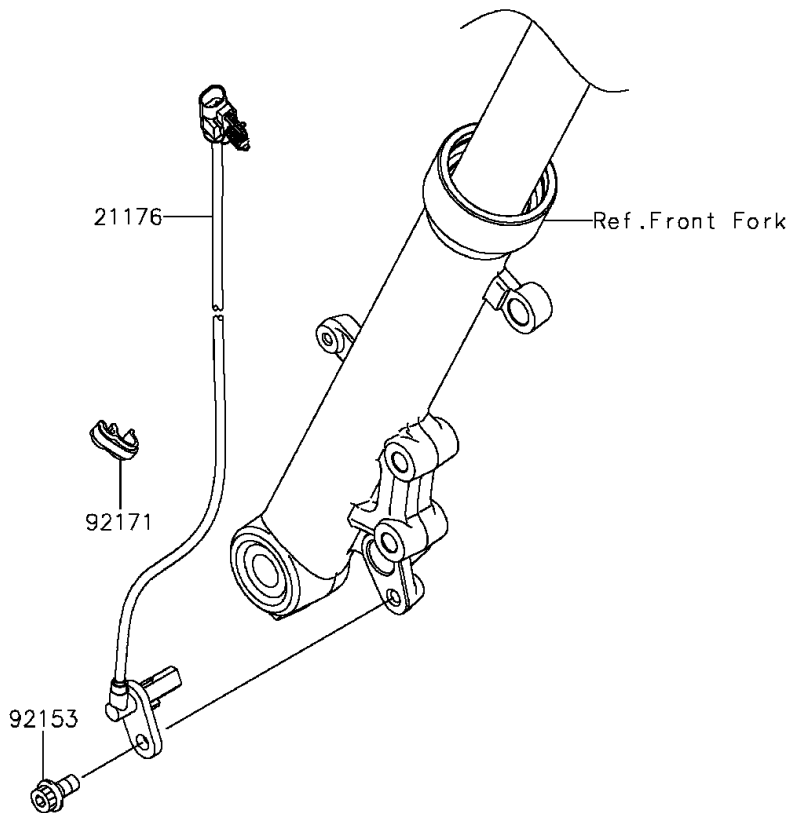

2016 NINJA® 650 ABS PARTS DIAGRAM

Front Master Cylinder

F2291

2016 NINJA® 650 ABS PARTS LIST

Front Master Cylinder

ITEM NAME	PART NUMBER	QUANTITY
-----------	-------------	----------