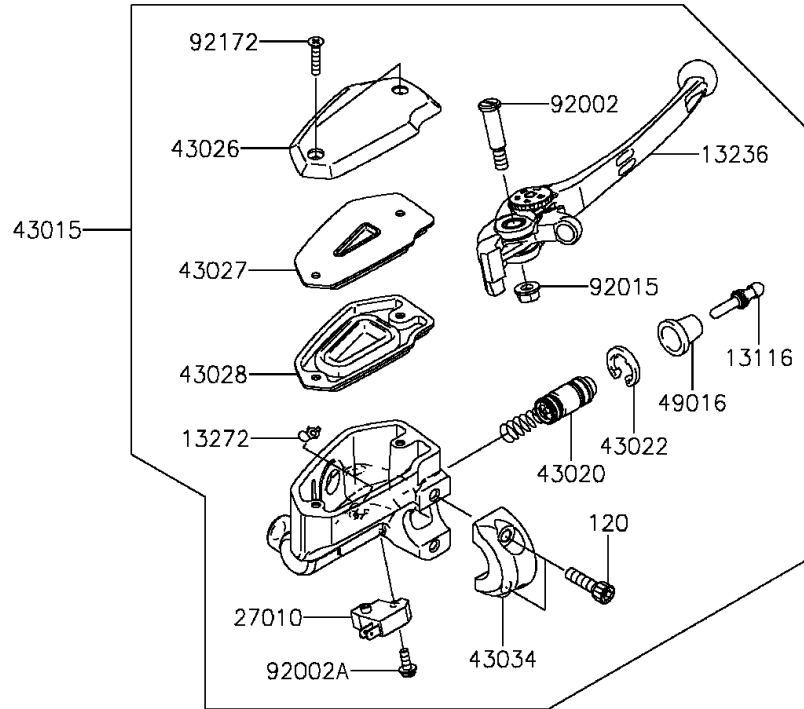

2016 NINJA® 650 ABS PARTS DIAGRAM

Front Master Cylinder

F2291

2016 NINJA® 650 ABS PARTS LIST

Front Master Cylinder

ITEM NAME	PART NUMBER	QUANTITY
-----------	-------------	----------