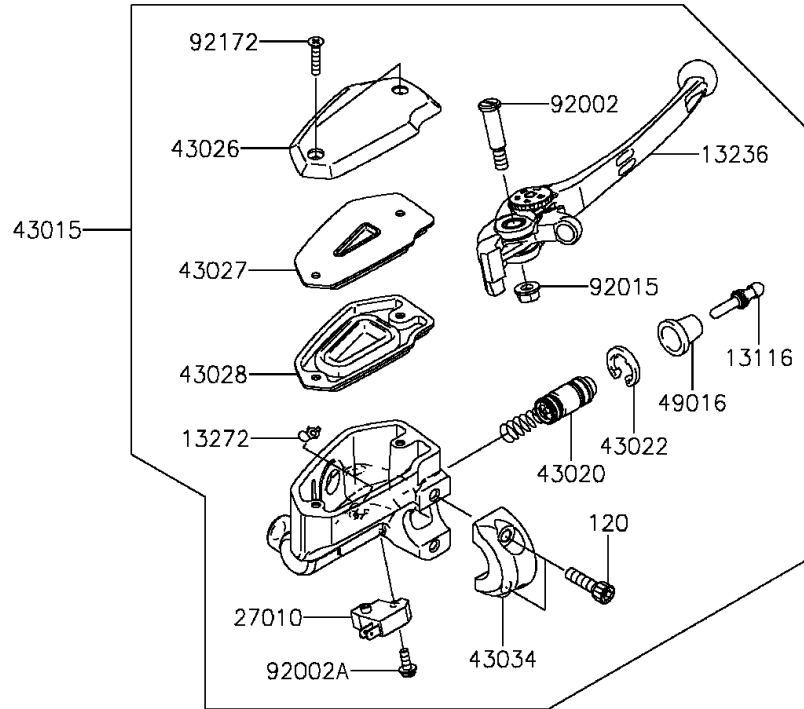

## 2013 NINJA® 650 ABS PARTS DIAGRAM

Front Master Cylinder

F2291

## 2013 NINJA® 650 ABS PARTS LIST

Front Master Cylinder

ITEM NAME	PART NUMBER	QUANTITY
BOLT-SOCKET,6X22 (Ref # 120)	120CB0622	1
ROD-PUSH (Ref # 13116)	13116-0032	1
LEVER-COMP,FRONT BRAKE (Ref # 13236)	13236-0169	1
PLATE (Ref # 13272)	13272-0573	1
SENSOR,FR,SPEED (Ref # 21176)	21176-0702	1
SWITCH,BRAKE (Ref # 27010)	27010-0025	1
CYLINDER-ASSY-MASTER,FR (Ref # 43015)	43015-0118	1
PISTON-COMP-BRAKE (Ref # 43020)	43020-0015	1
STOPPER-BRAKE,PISTON (Ref # 43022)	43022-1010	1
CAP-BRAKE (Ref # 43026)	43026-0019	1
PLATE-DIAPHRAGM (Ref # 43027)	43027-0008	1
DIAPHRAGM (Ref # 43028)	43028-0015	1
HOLDER-BRAKE,MASTER-CYLINDER (Ref # 43034)	43034-0050	1
COVER-SEAL,MASTER CYLINDER (Ref # 49016)	49016-1044	1
BOLT,LEVER SET,BLACK (Ref # 92002)	92002-1322	1
BOLT,SCREW,4X12 (Ref # 92002A)	92002-1323	1
NUT,FLANGED,6MM (Ref # 92015)	92015-1528	1
BOLT,SOCKET,8X16 (Ref # 92153)	92153-0327	1
CLAMP,BRAKE HOSE (Ref # 92171)	92171-1819	1
SCREW,4X20 (Ref # 92172)	92172-0320	1