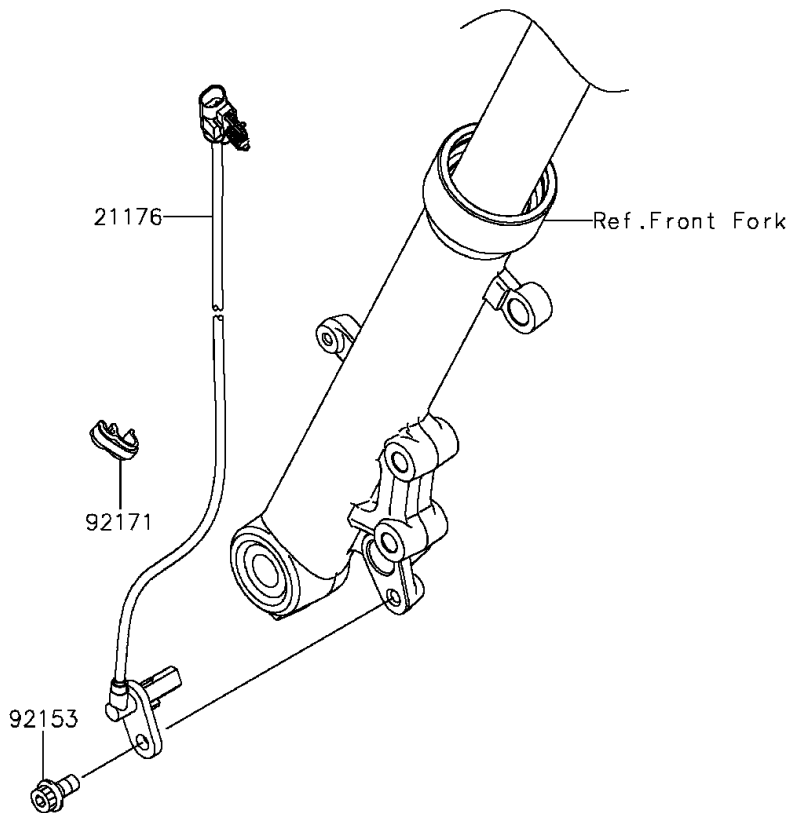

## 2013 NINJA® 650 ABS PARTS DIAGRAM

Front Master Cylinder

F2291

## 2013 NINJA® 650 ABS PARTS LIST

Front Master Cylinder

ITEM NAME	PART NUMBER	QUANTITY
BOLT-SOCKET,6X22 (Ref # 120)	120CB0622	1
ROD-PUSH (Ref # 13116)	13116-0032	1
LEVER-COMP,FRONT BRAKE (Ref # 13236)	13236-0169	1
PLATE (Ref # 13272)	13272-0573	1
SENSOR,FR,SPEED (Ref # 21176)	21176-0702	1
SWITCH,BRAKE (Ref # 27010)	27010-0025	1
CYLINDER-ASSY-MASTER,FR (Ref # 43015)	43015-0118	1
PISTON-COMP-BRAKE (Ref # 43020)	43020-0015	1
STOPPER-BRAKE,PISTON (Ref # 43022)	43022-1010	1
CAP-BRAKE (Ref # 43026)	43026-0019	1
PLATE-DIAPHRAGM (Ref # 43027)	43027-0008	1
DIAPHRAGM (Ref # 43028)	43028-0015	1
HOLDER-BRAKE,MASTER-CYLINDER (Ref # 43034)	43034-0050	1
COVER-SEAL,MASTER CYLINDER (Ref # 49016)	49016-1044	1
BOLT,LEVER SET,BLACK (Ref # 92002)	92002-1322	1
BOLT,SCREW,4X12 (Ref # 92002A)	92002-1323	1
NUT,FLANGED,6MM (Ref # 92015)	92015-1528	1
BOLT,SOCKET,8X16 (Ref # 92153)	92153-0327	1
CLAMP,BRAKE HOSE (Ref # 92171)	92171-1819	1
SCREW,4X20 (Ref # 92172)	92172-0320	1