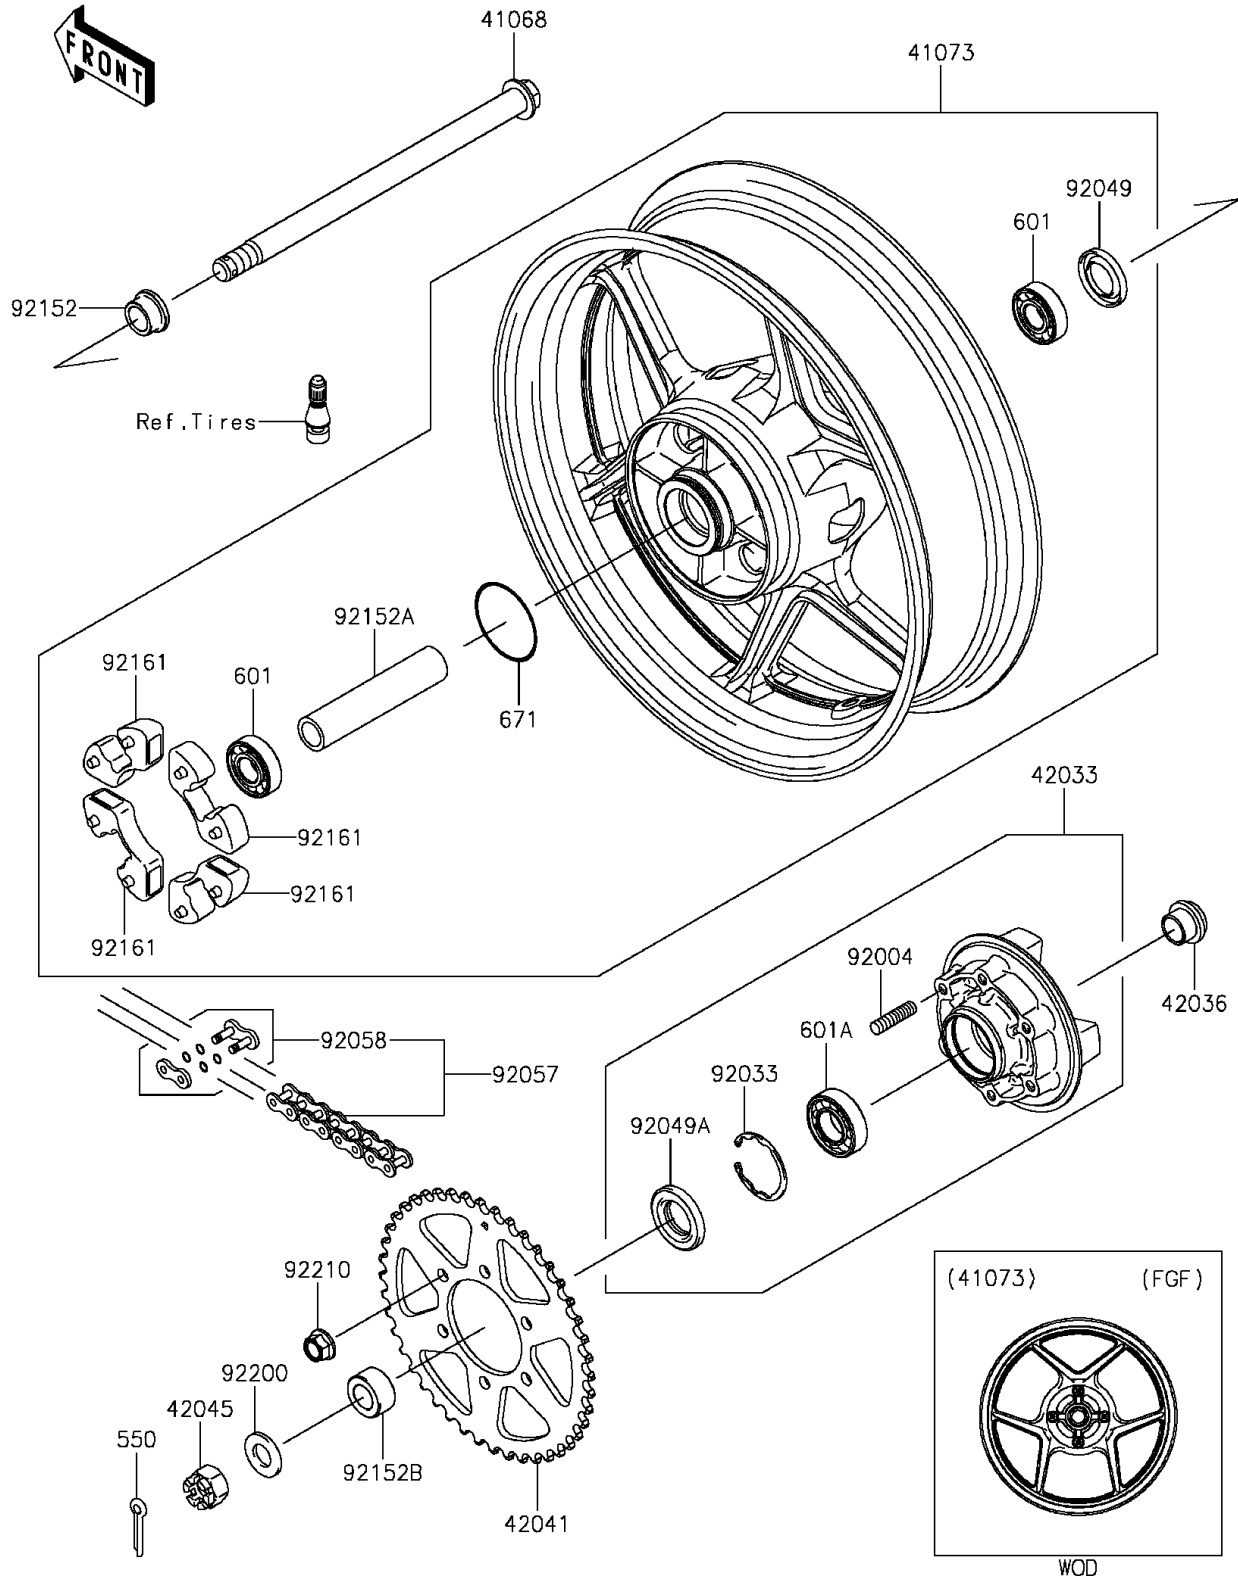

2013 NINJA® 650 ABS PARTS DIAGRAM

Rear Wheel/Chain

F2240

2013 NINJA® 650 ABS PARTS LIST

Rear Wheel/Chain

ITEM NAME	PART NUMBER	QUANTITY
PIN-COTTER,4.0X35 (Ref # 550)	550AA4035	1
BEARING-BALL,6204UUC3 (Ref # 601)	601B6204UU	1
BEARING-BALL (Ref # 601A)	601B6205UU	1
O RING,60MM (Ref # 671)	671B2560	1
AXLE,RR (Ref # 41068)	41068-0054	1
WHEEL-ASSY,RR,G.BLACK (Ref # 41073)	41073-0568-QT	1
COUPLING-ASSY,RR HUB (Ref # 42033)	42033-0570	1
SLEEVE,RR HUB,L=23 (Ref # 42036)	42036-1251	1
SPROCKET-HUB,46T (Ref # 42041)	42041-0087	1
NUT,CASTLE,18MM (Ref # 42045)	42045-018	1
STUD,10X19 (Ref # 92004)	92004-0048	1
RING-SNAP,52MM (Ref # 92033)	92033-1043	1
SEAL-OIL,28 47 5 (Ref # 92049)	92049-0140	1
SEAL-OIL (Ref # 92049A)	92049-1287	1
CHAIN,DRIVE,DID520VP2X114L (Ref # 92057)	92057-0163	1
JOINT-CHAIN,DRIVE (Ref # 92058)	92058-0018	1
COLLAR,RR AXLE,RH,L=17 (Ref # 92152)	92152-0302	1
COLLAR,20.2X28X133 (Ref # 92152A)	92152-0748	1
COLLAR,20X35X18 (Ref # 92152B)	92152-0751	1
DAMPER,SHOCK,RR HUB (Ref # 92161)	92161-0303	1
WASHER,19X36X3.2 (Ref # 92200)	92200-0296	1
NUT,LOCK,FLANGED,10MM (Ref # 92210)	92210-0276	1