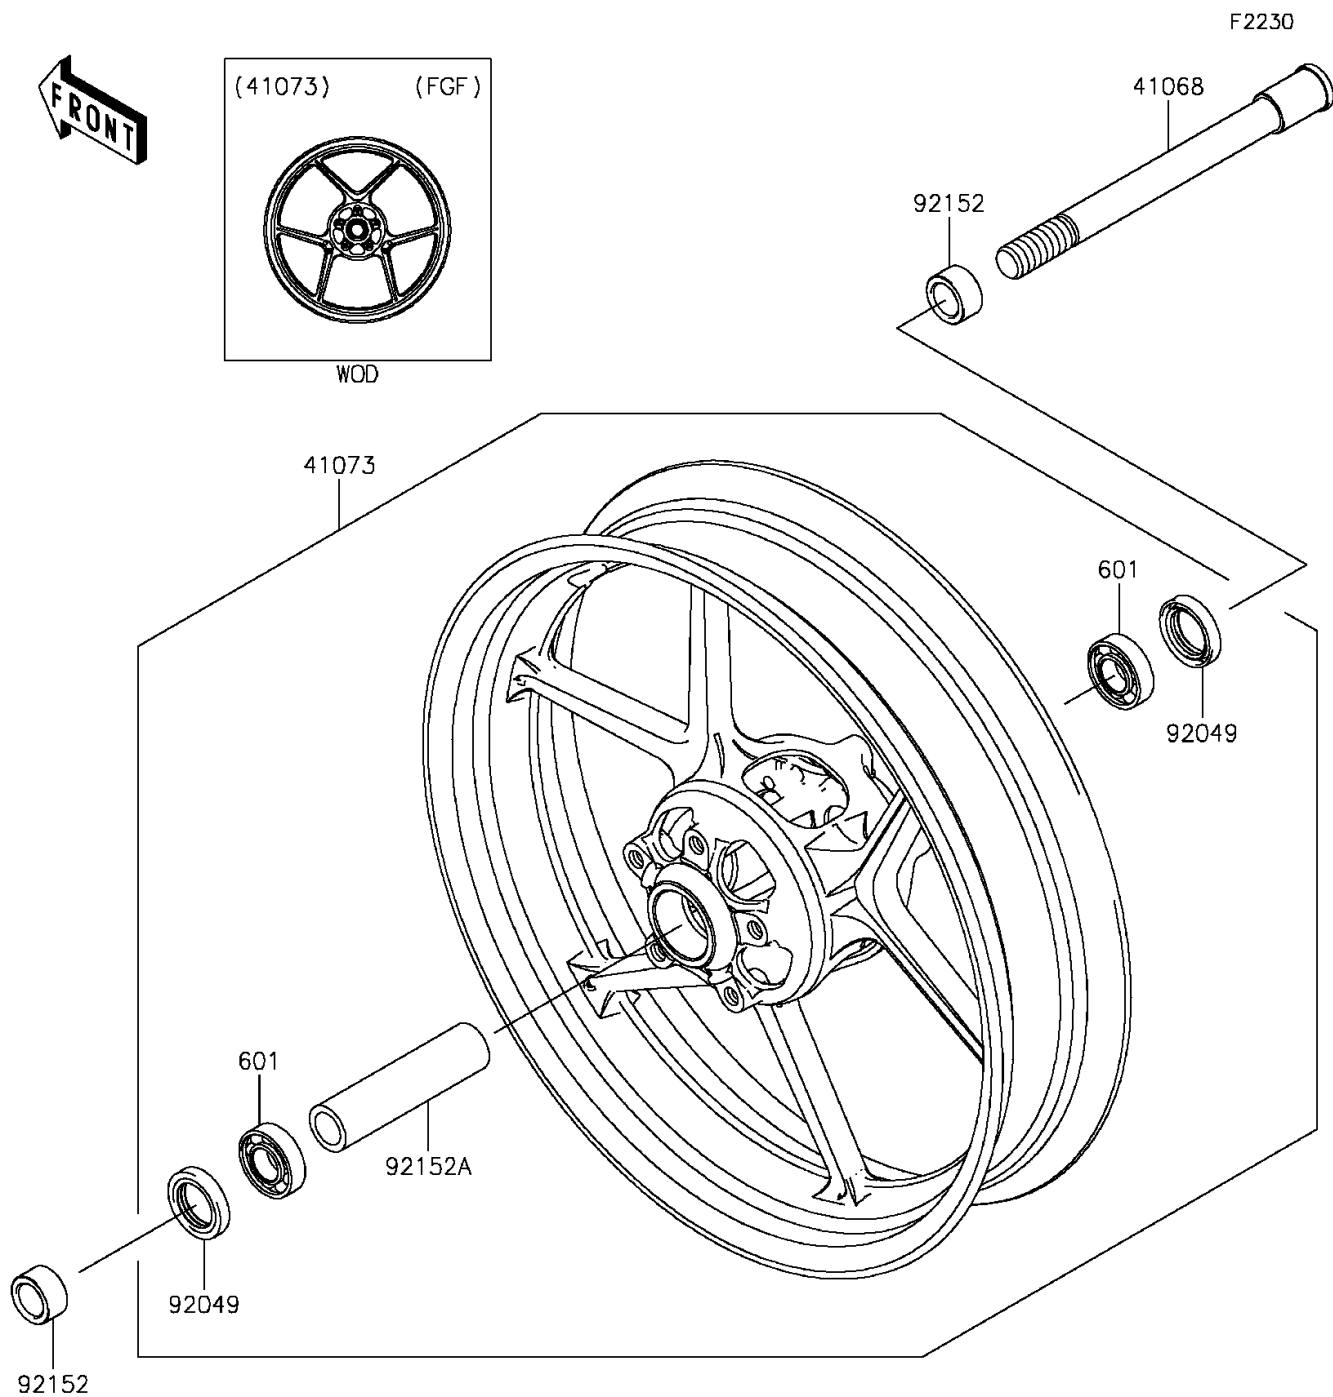

2013 NINJA® 650 ABS PARTS DIAGRAM

Front Wheel

2013 NINJA® 650 ABS PARTS LIST

Front Wheel

ITEM NAME	PART NUMBER	QUANTITY
BEARING-BALL,#6004UUC3 (Ref # 601)	601B6004UU	1
AXLE,FR (Ref # 41068)	41068-0059	1
WHEEL-ASSY,FR,G.BLACK (Ref # 41073)	41073-0567-QT	1
SEAL-OIL,BJN30427 (Ref # 92049)	92049-0130	1
COLLAR,20X30X15.5 (Ref # 92152)	92152-0946	1
COLLAR,20.2X28X115 (Ref # 92152A)	92152-0958	1