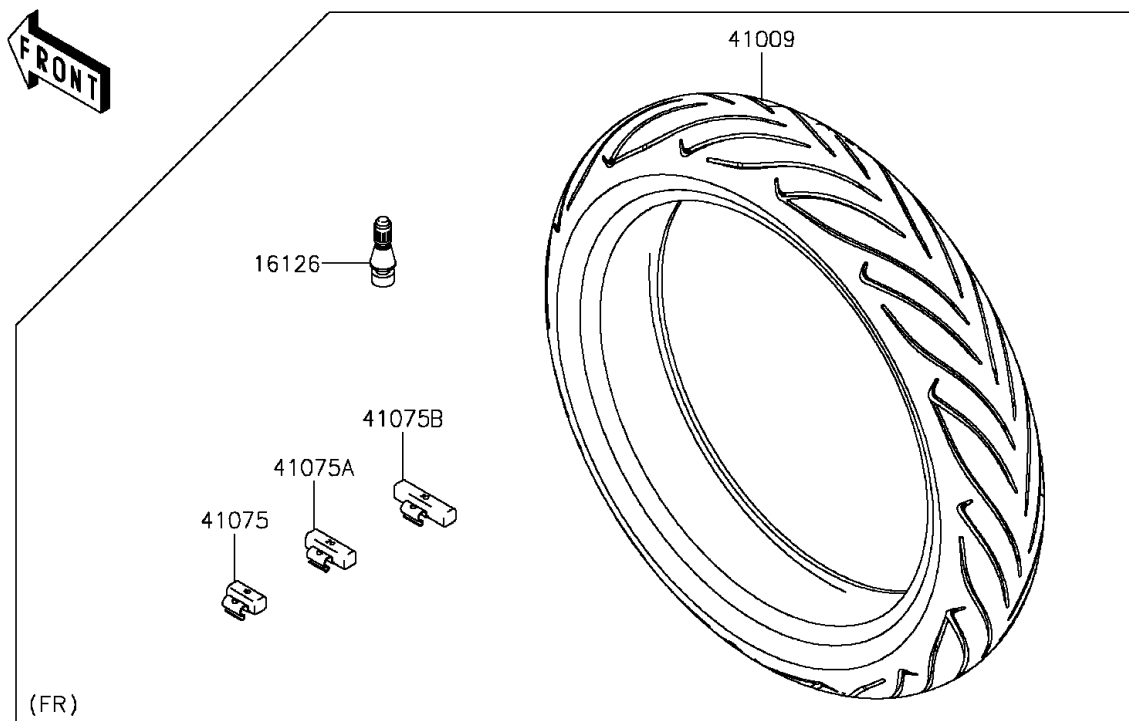

2013 NINJA® 650 ABS PARTS DIAGRAM

Tires(FDS-FFF)

F2210

2013 NINJA® 650 ABS PARTS LIST

Tires(FDS-FFF)

ITEM NAME	PART NUMBER	QUANTITY
VALVE,TIRE (Ref # 16126)	16126-1140	1
TIRE,FR,120/70ZR17(58W),R.S.2 (Ref # 41009)	41009-0500	1
TIRE,RR,160/60ZR17(69W),R.S.2 (Ref # 41009A)	41009-0501	1
BALANCER-WHEEL,10G,SILVER (Ref # 41075)	41075-0007	1
BALANCER-WHEEL,20G,SILVER (Ref # 41075A)	41075-0008	1
BALANCER-WHEEL,30G,SILVER (Ref # 41075B)	41075-0009	1