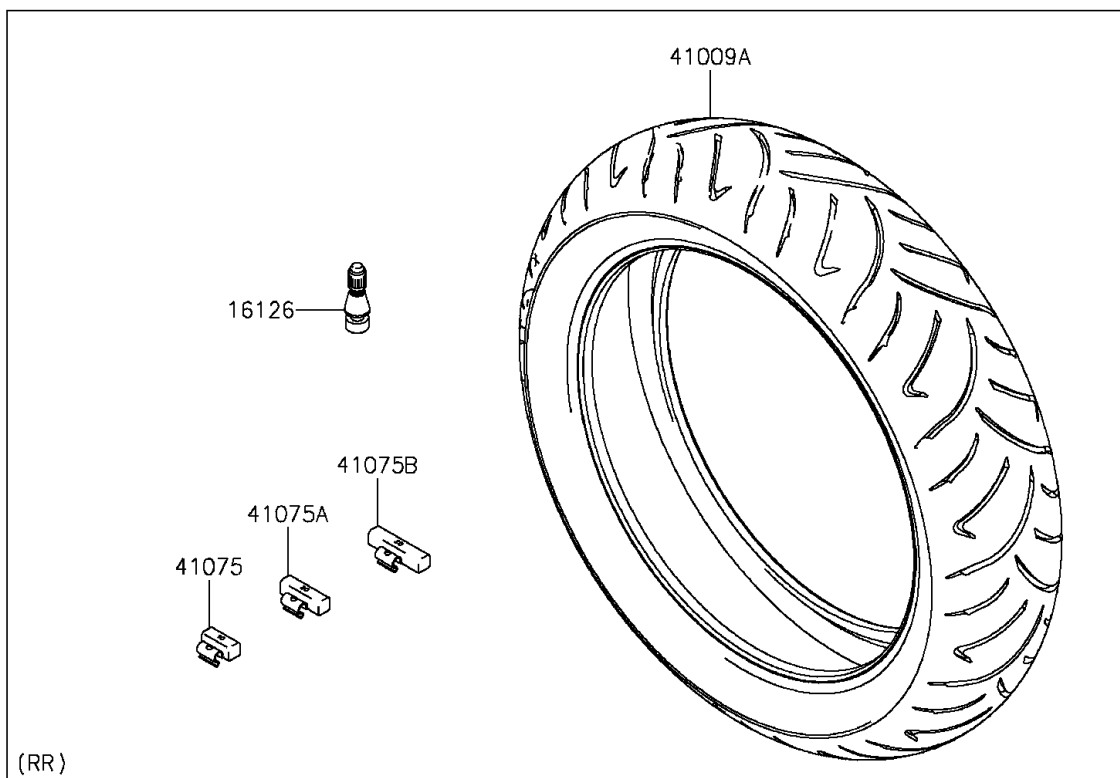

2013 NINJA® 650 ABS PARTS DIAGRAM

Tires(FDS-FFF)

F2210

2013 NINJA® 650 ABS PARTS LIST

Tires(FDS-FFF)

ITEM NAME	PART NUMBER	QUANTITY
VALVE,TIRE (Ref # 16126)	16126-1140	1
TIRE,FR,120/70ZR17(58W),R.S.2 (Ref # 41009)	41009-0500	1
TIRE,RR,160/60ZR17(69W),R.S.2 (Ref # 41009A)	41009-0501	1
BALANCER-WHEEL,10G,SILVER (Ref # 41075)	41075-0007	1
BALANCER-WHEEL,20G,SILVER (Ref # 41075A)	41075-0008	1
BALANCER-WHEEL,30G,SILVER (Ref # 41075B)	41075-0009	1